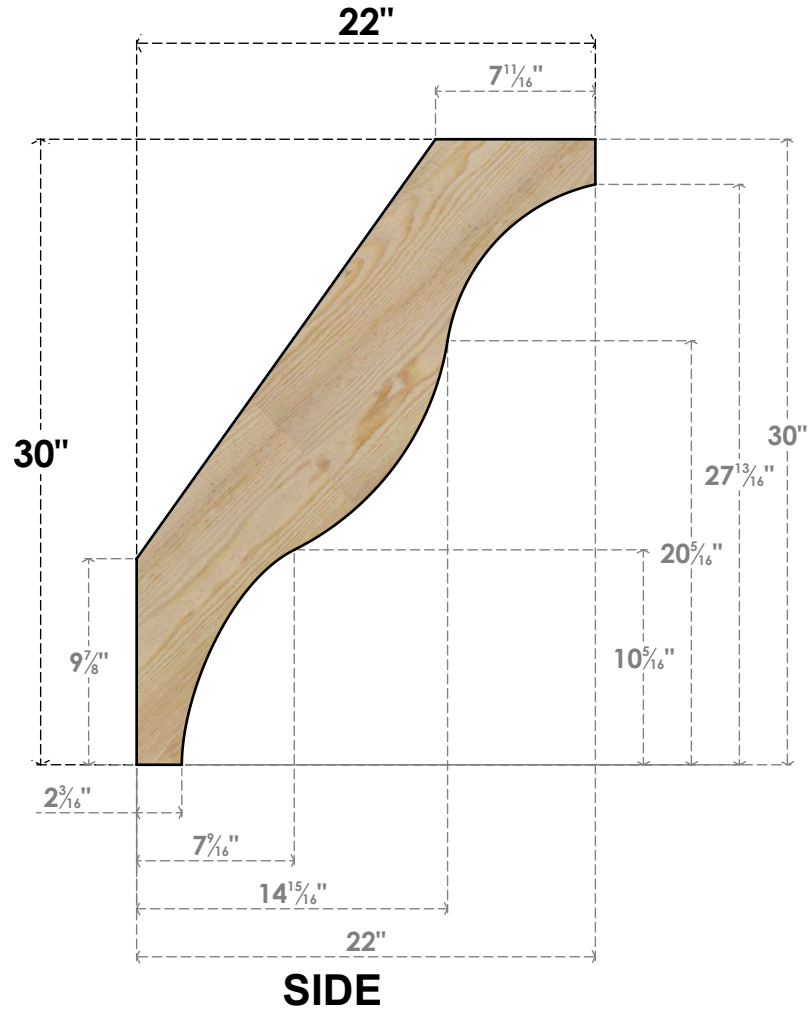

# BRC06X22X30FST00RDF

6"W X 22"D X 30"H FUNSTON ROUGH SAWN BRACE, DOUGLAS FIR

EKENA MILLWORK  
 2300 WEST MAIN ST.  
 CLARKSVILLE, TX 75426  
 TOLL FREE: 866-607-0453  
 WWW.EKENAMILLWORK.COM