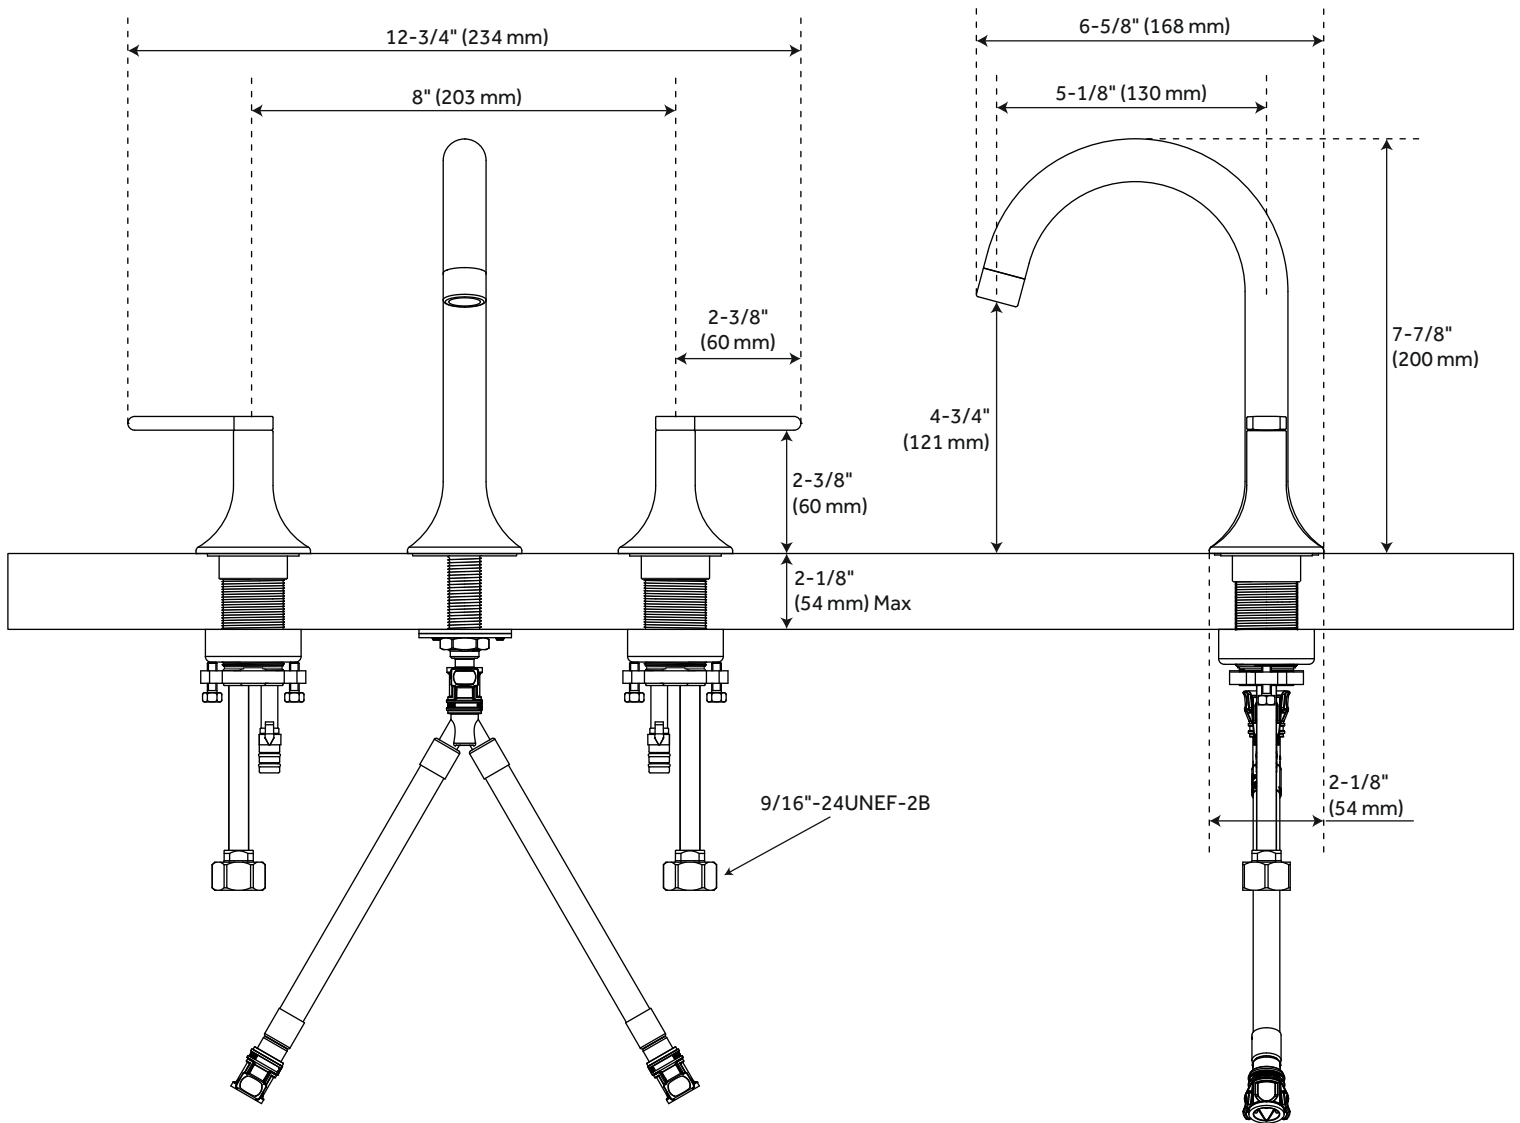

LENTZ WIDESPREAD BATHROOM FAUCET - LEVER HANDLES

SKU: 951346

SHLZWSLEV, SHW SCLZ807LH

All dimensions and specifications are nominal and may vary. Use actual products for accuracy in critical situations.