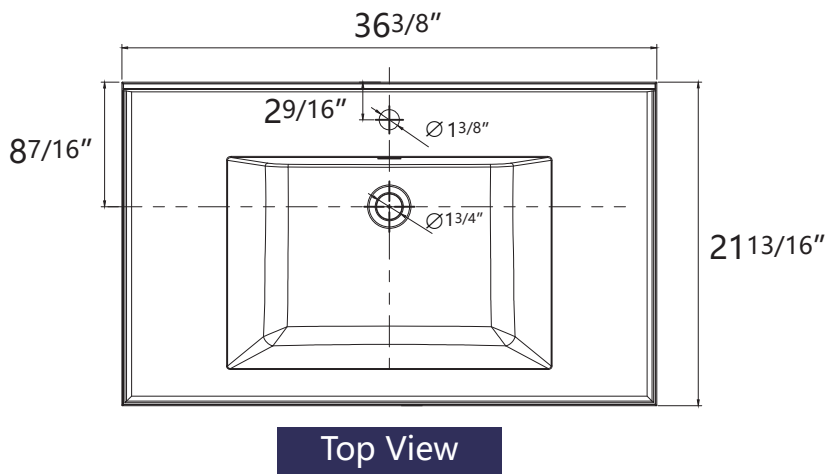

DIMENSION DETAILS

BATHROOM VANITY

✉ Email: bestgoservice@126.com

☎ Hotline: 626 679 3588

PRODUCT
INSTRUCTION
VIDEO

Belize 36"

COUNTERTOP SIZE

VANITY SIZE

Front View

Side View