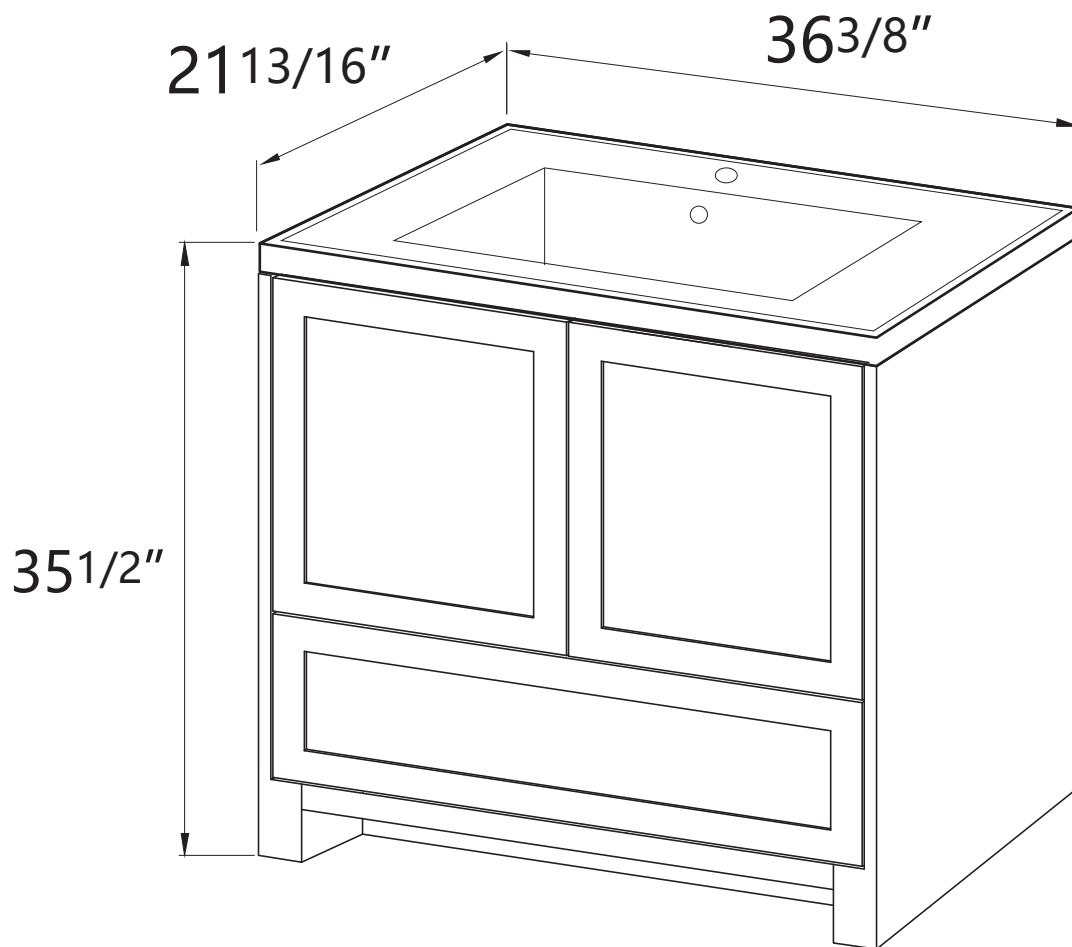

DIMENSION DETAILS

BATHROOM VANITY

✉ Email: bestgoservice@126.com

☎ Hotline: 626 679 3588

PRODUCT
INSTRUCTION
VIDEO

Belize 36"

COUNTERTOP SIZE

VANITY SIZE

Front View

Side View