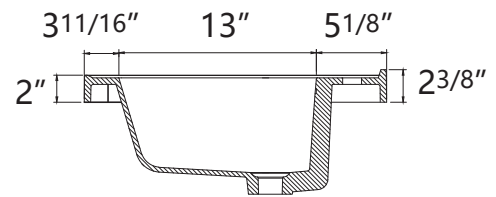

DIMENSION DETAILS

BATHROOM VANITY

✉ Email: bestgoservice@126.com

☎ Hotline: 626 679 3588

PRODUCT
INSTRUCTION
VIDEO

Belize 36"

COUNTERTOP SIZE

VANITY SIZE

Front View

Side View