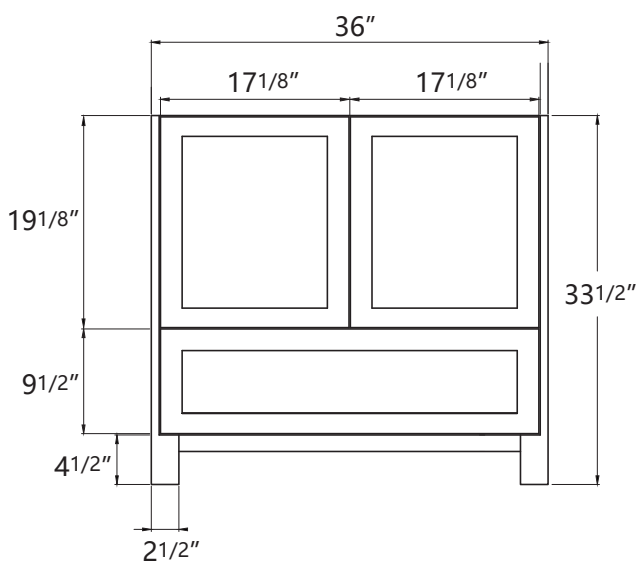

DIMENSION DETAILS

BATHROOM VANITY

✉ Email: bestgoservice@126.com

☎ Hotline: 626 679 3588

PRODUCT
INSTRUCTION
VIDEO

Belize 36"

COUNTERTOP SIZE

VANITY SIZE

Front View

Side View