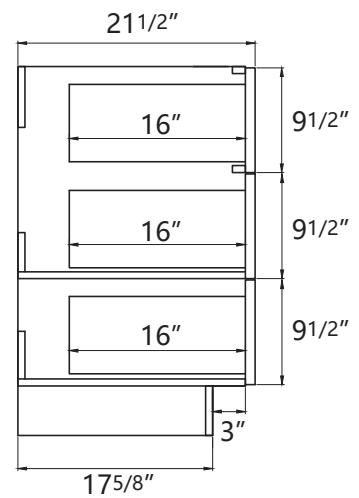

DIMENSION DETAILS

BATHROOM VANITY

✉ Email: bestgoservice@126.com

☎ Hotline: 626 679 3588

PRODUCT
INSTRUCTION
VIDEO

Belize 36"

COUNTERTOP SIZE

VANITY SIZE

Front View

Side View