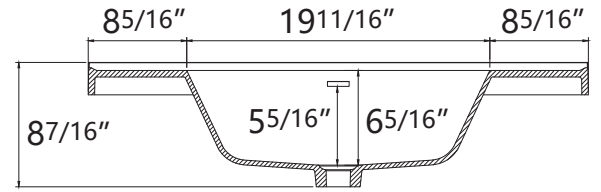

DIMENSION DETAILS

BATHROOM VANITY

✉ Email: bestgoservice@126.com

☎ Hotline: 626 679 3588

PRODUCT
INSTRUCTION
VIDEO

Belize 36"

COUNTERTOP SIZE

VANITY SIZE

Front View

Side View