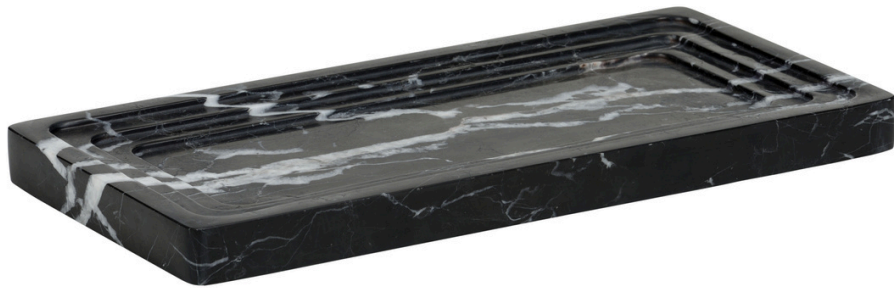

WILDWOOD CHELSEA HOUSE

302518 • Declan Tray

1.25h x 16w x 8d
Marble
Natural Black

Sculpted in black marble with a nod to architectural recessed arches, the Declan Tray adds a sophisticated display surface to any setting.