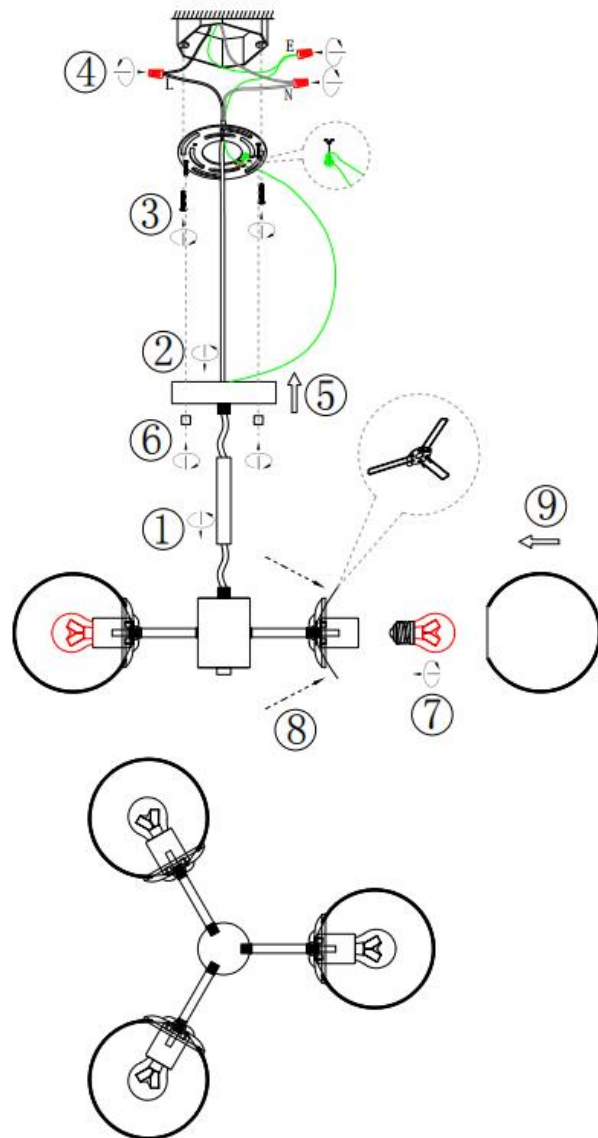

3-Light Glass Globe Semi-Flush Mount

Caution: Please turn off power before installation and read the manual carefully, we advise you contact professional electricians to install for safety purpose.

Product Features

Style: Modern/Contemporary/Minimalist

Material: Metal, Glass

Color: Gold

Base Type: E26

Light Source Included:NO

Voltage: 110VAC

Wattage: 40W

Package includes

1 x Ceiling Light

1 x Accessories Kit

1 x User's Manual

Installation Instructions

1. Secure the down-rod on the lamp body
2. Screw the canopy on the down-rod
3. Fix the mounting plate on the junction box with screws
4. Connect the main lines and ground wire from the fixture with lines reserved on the ceiling
- 5-6. Cover the canopy onto the mounting plate, then fixate the canopy with cap nuts
7. Assemble the bulbs (not included)
- 8-9. Squeeze the spring clips to mount the lampshade