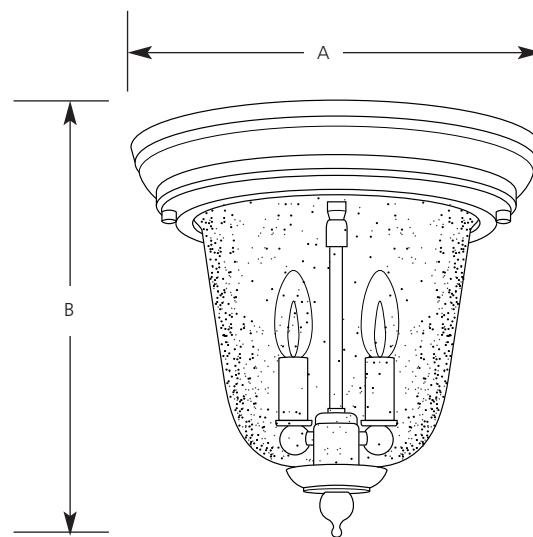

Type \_\_\_\_\_  
 -31 -33

Catalog No.	Finish		Lamping	Dimensions (Inches)	
	Textured Black	Cobblestone		A	B
	-31	-33	2 (c) 60w	10-5/8	10-1/4

**Specifications:**

General

- Textured Black and Cobblestone finishes
- Candle covers match fixture finish
- Aluminum ceiling pan
- Die-cast glass holding ring with gasket, cap nut mounted
- Clear seeded glass
- Matching wall, Post-top and chain-hung units available

Electrical

- Phenolic candelabra sockets

Labeling

- Both units damp location listed
- UL-CUL listed

Mounting

- Outlet box mounting strap supports ceiling pan with cap nuts
- Covers outlet box
- Ceiling mount