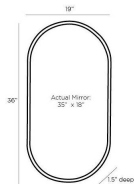

## VAQUERO SMALL MIRROR

WMI12

H: 36 IN, W: 19 IN, D: 1.5 IN,  
Bronze

Rendered in a classic capsule shape, the Vaquero mirror is endowed with a vintage sensibility. Crafted in bronze-finished brass with a beveled mirror, the chic accent piece is striking alone or as a pair over a vanity. The mirror can be hung vertically or horizontally and is fitted with a security cleat.

### DIMENSIONS

Actual Mirror	H: 35 IN, W: 18 IN
Bevel	W: 1 IN

### SHIPPING

Shipping Requirements	TruckShip
Product Weight	22 lbs
Gross Weight 1	32.8 lbs
Shipping Box 1	H: 44 IN, L: 8 IN, W: 27 IN

### ADDITIONAL INFO

Features	T-Screw Hardware Included
Hanger Position	Vertical & Horizontal
Hanger Type	Security Cleat
Hanger Size	12"