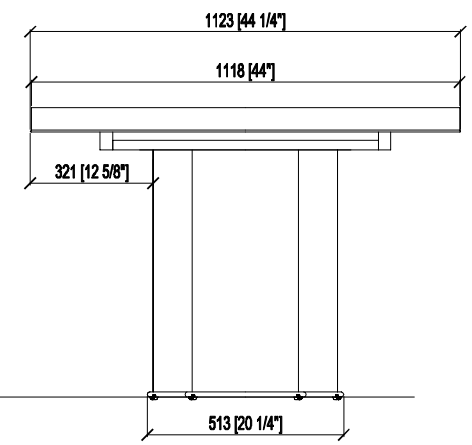

TOP VIEW

TA54151
 OPEN: 118-1/4" x 44-1/4" x 29-3/4" HT
 CLOSE: 82-1/4" x 44-1/4" x 29-3/4" HT

FRONT VIEW (OPEN)

SIDE VIEW

FRONT VIEW (CLOSE)