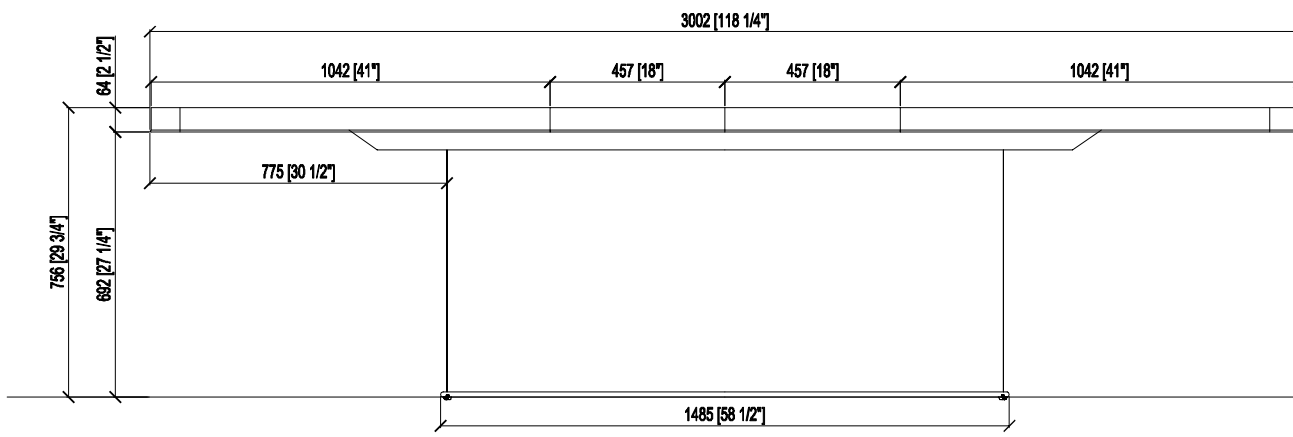

TOP VIEW

TA54151
 OPEN: 118-1/4" x 44-1/4" x 29-3/4" HT
 CLOSE: 82-1/4" x 44-1/4" x 29-3/4" HT

FRONT VIEW (OPEN)

SIDE VIEW

FRONT VIEW (CLOSE)