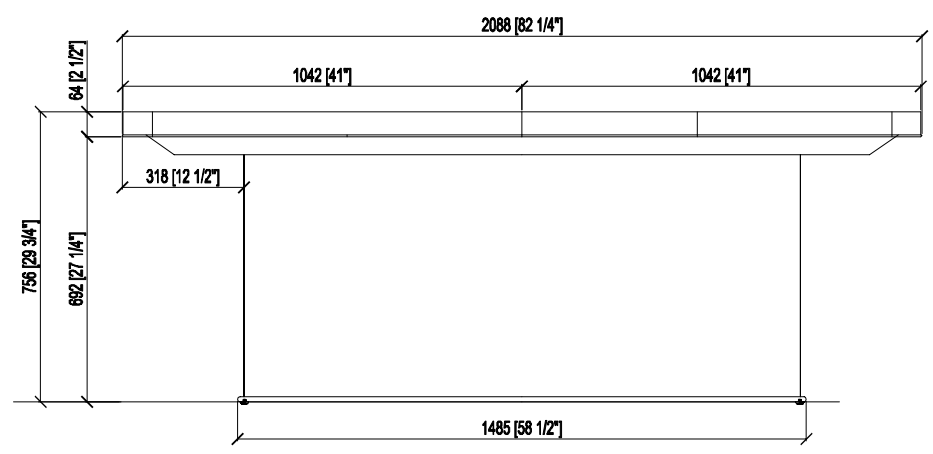

TOP VIEW

TA54151
 OPEN: 118-1/4" x 44-1/4" x 29-3/4" HT
 CLOSE: 82-1/4" x 44-1/4" x 29-3/4" HT

FRONT VIEW (OPEN)

SIDE VIEW

FRONT VIEW (CLOSE)