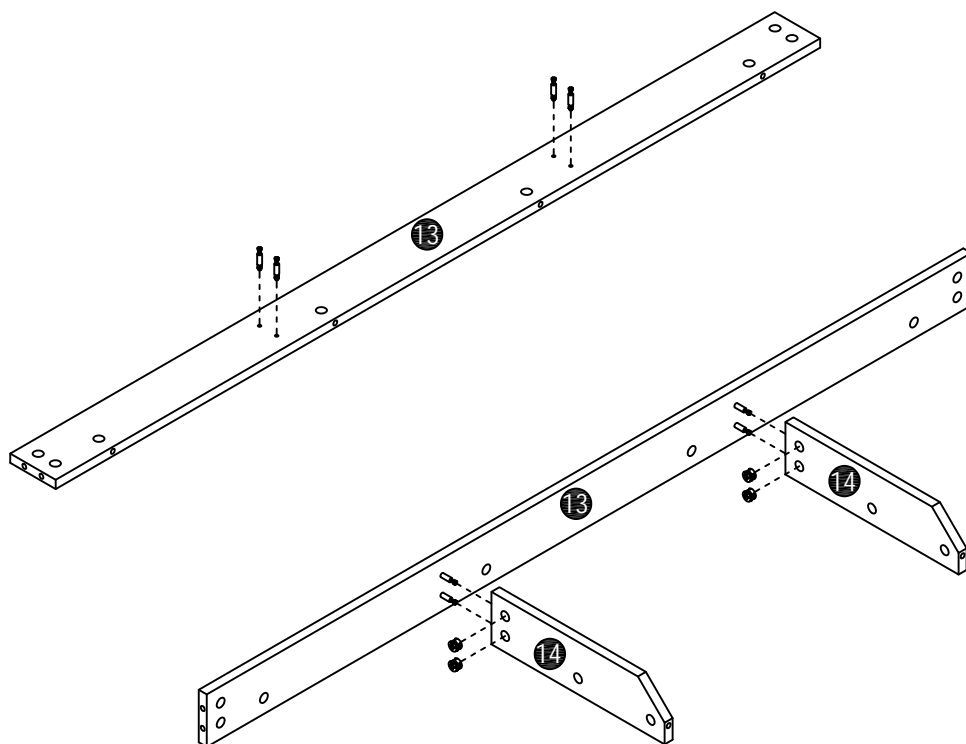

Installation & Assembly

TV Stand w/ Fireplace

NOTE: This instruction manual contains IMPORTANT safety information. Please read carefully before assembling the product

List of Parts

Hardware

A x 58+2

Ø6 x 34mm

L x 16+1

Ø3.5*12mm

M x 4

N x 2

STEP 1

A x 4

Ø6 x 34mm

B x 4

Ø15 x 10mm

STEP 2

A x 10

Ø6 x 34mm

STEP 3

B x 6

Ø15 x 10mm

STEP 4

A x 6

Ø6 x 34mm

B x 6

Ø15 x 10mm

STEP 5

A x 2

Ø6 x 34mm

B x 2