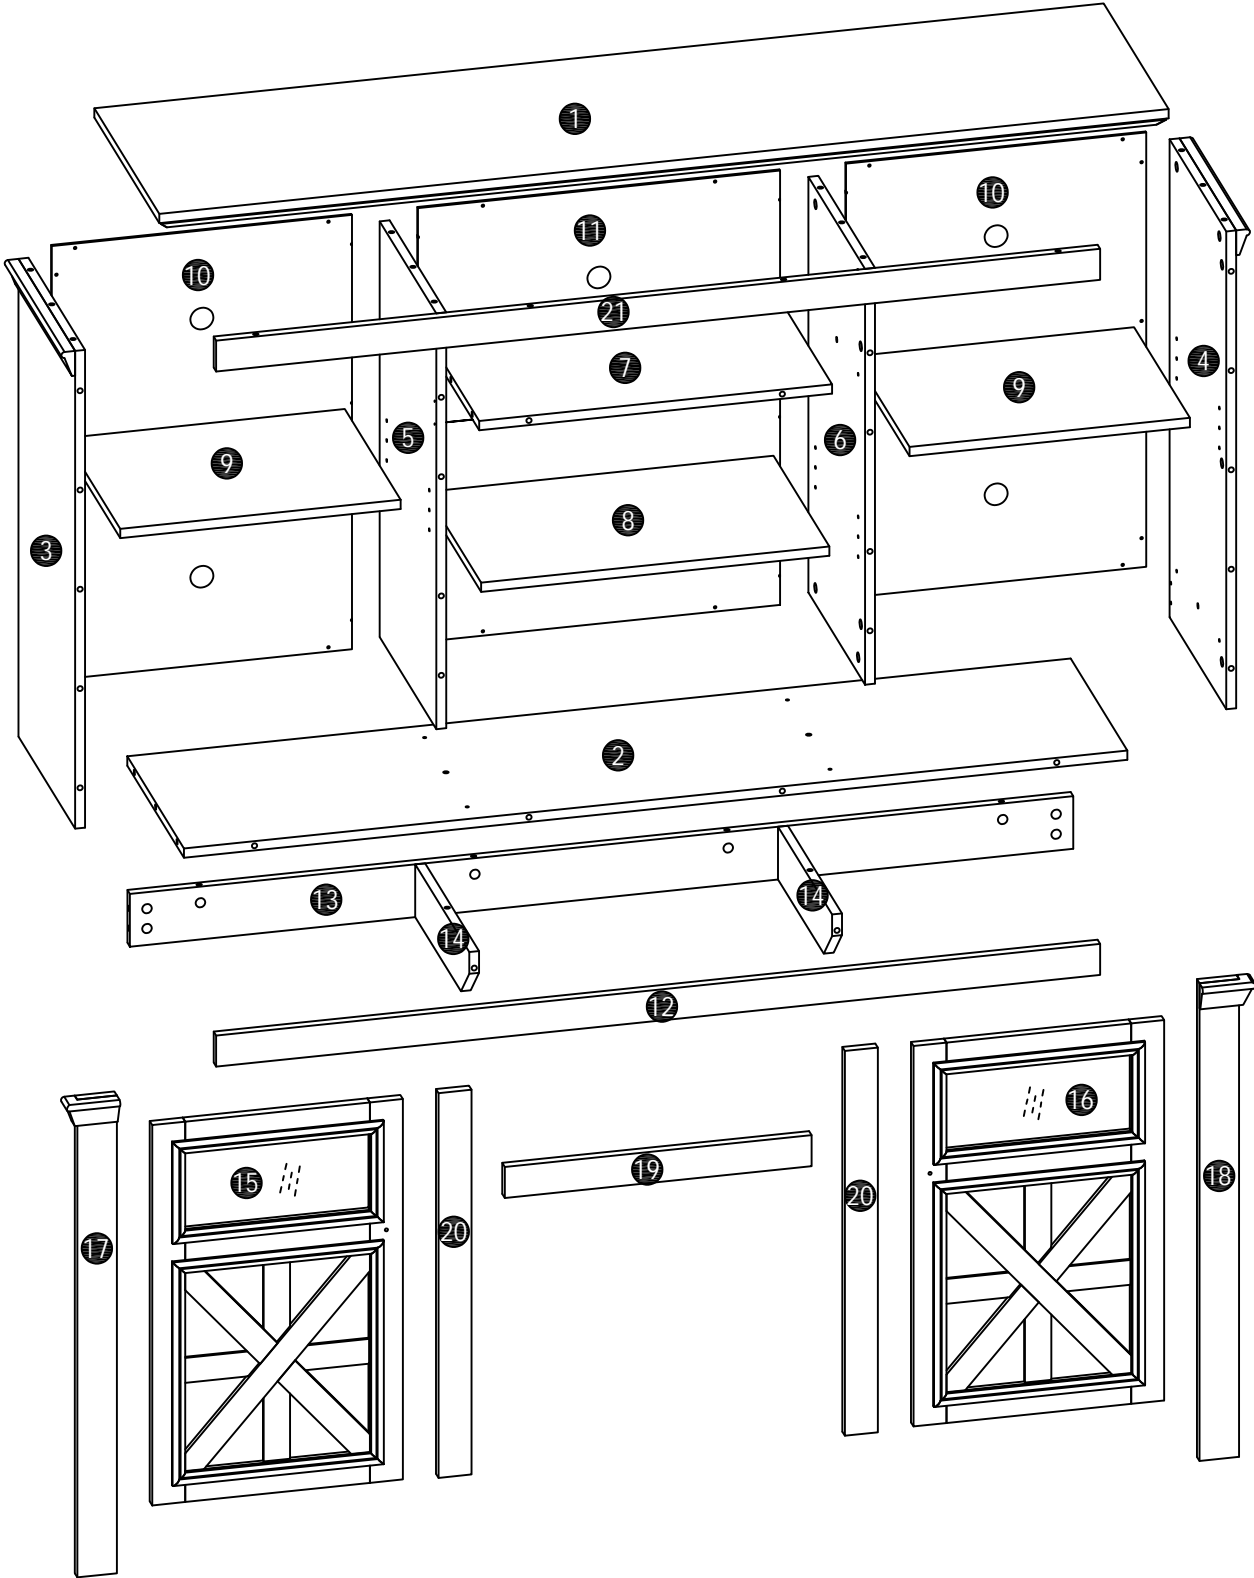

Installation & Assembly

TV Stand w/ Fireplace

NOTE: This instruction manual contains IMPORTANT safety information. Please read carefully before assembling the product

List of Parts

Hardware

A x 58+2

Ø6 x 34mm

B x 58+2

Ø15 x 10mm

C x 18+1

Ø8*30mm

D x 8+1

Ø3*12mm

E x 4

F x 2