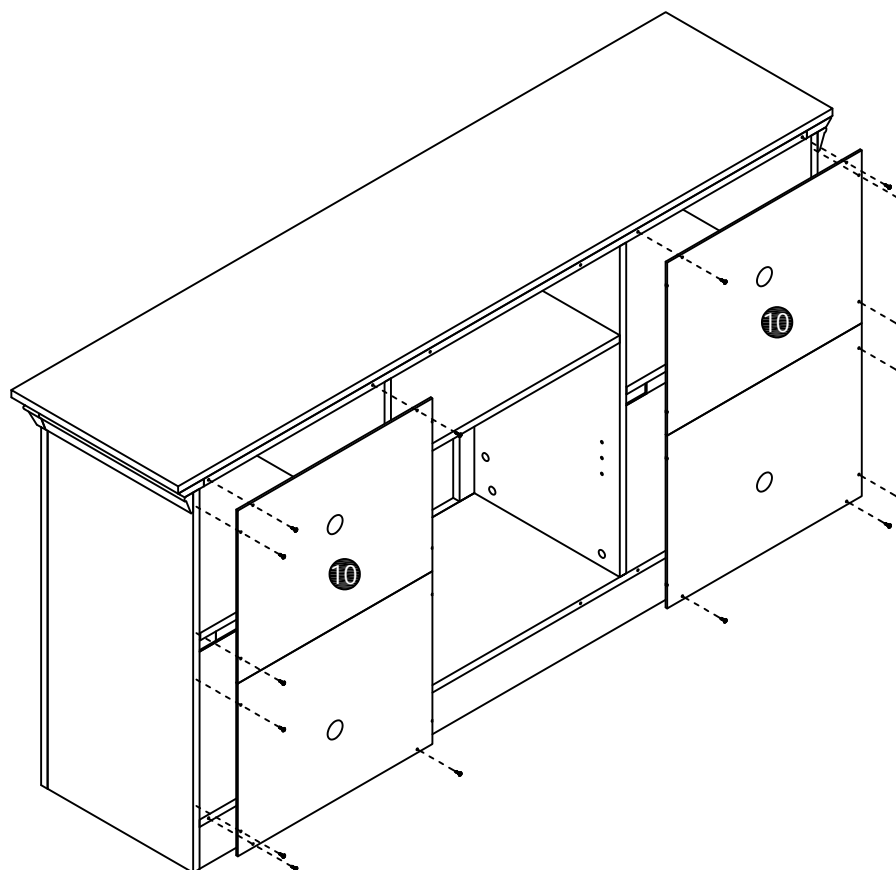

STEP 26

J x 16

Ø3.5*12mm