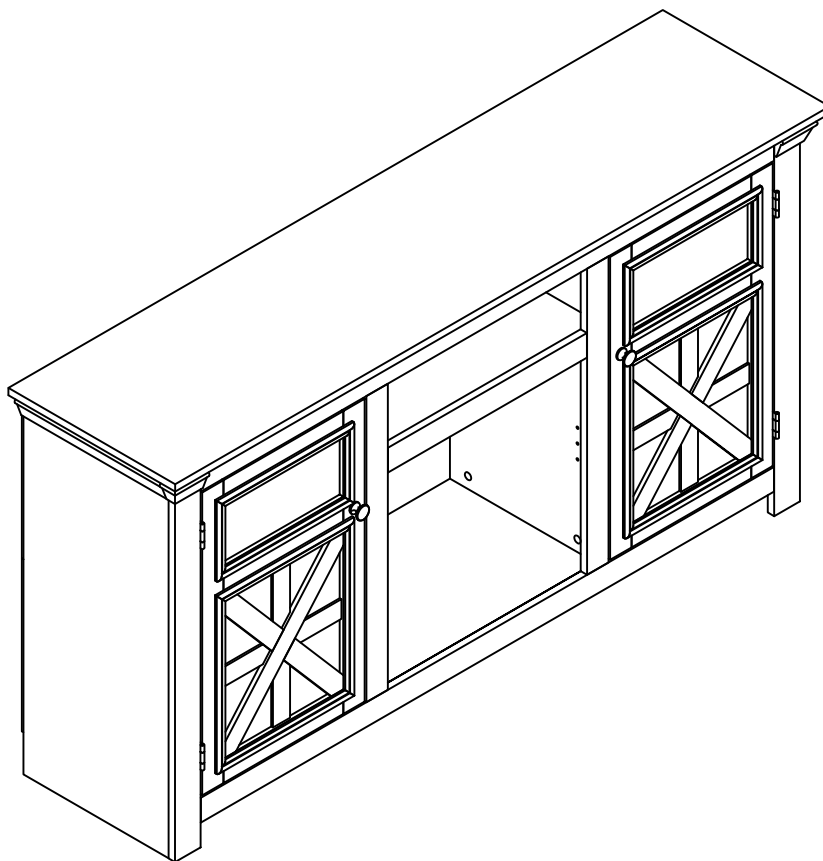

FIREPLACE MANTEL ASSEMBLY

STEP 26

J x 16

Ø3.5*12mm

STEP 23

Wall

STEP 24

FIREPLACE INSTALLATION

If you decide to install the fireplace into the mantel, carefully set the unit from the back of the mantel and center it in the opening.

Check the alignment and attach the unit to the mantel by inserting screws through the drilled holes on the trim to the mantel.