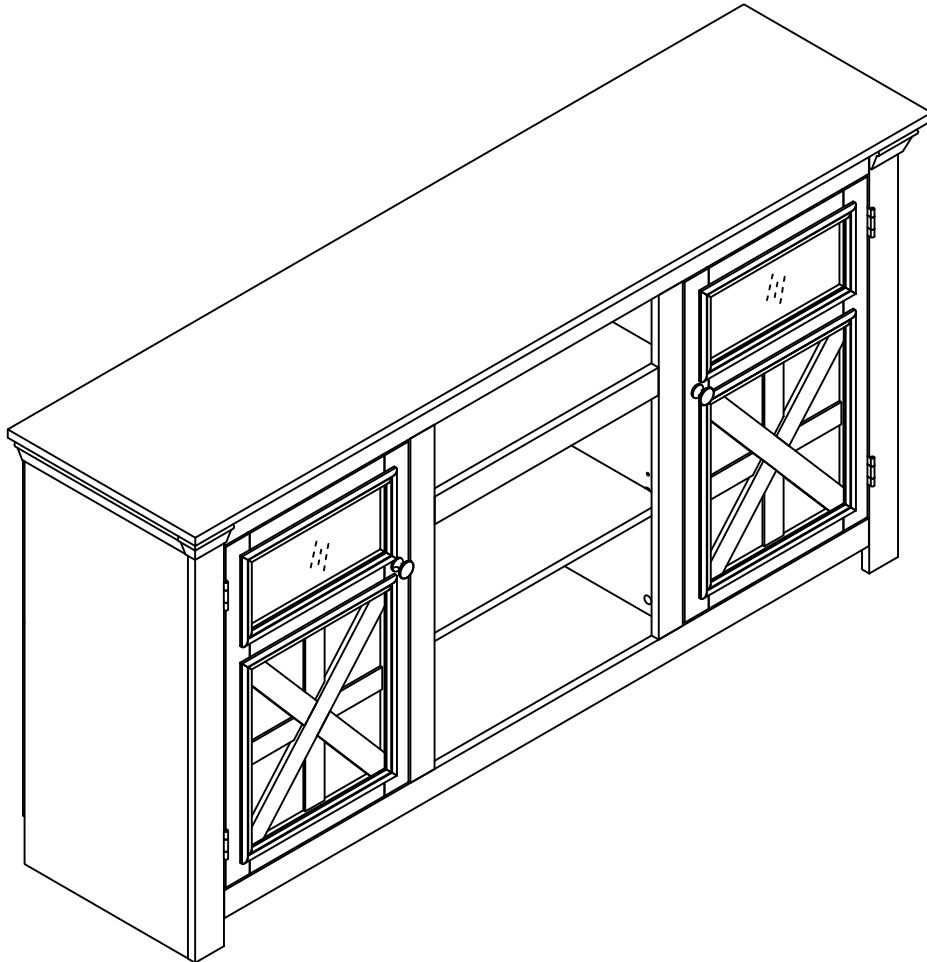

Installation & Assembly

TV Stand w/ Fireplace

NOTE: This instruction manual contains IMPORTANT safety information. Please read carefully before assembling the product

List of Parts

Hardware

A x 58+2

Ø6 x 34mm

B x 58+2

Ø15 x 10mm

C x 18+1

Ø8*30mm

D x 8+1

Ø3*12mm

E x 4

F x 2