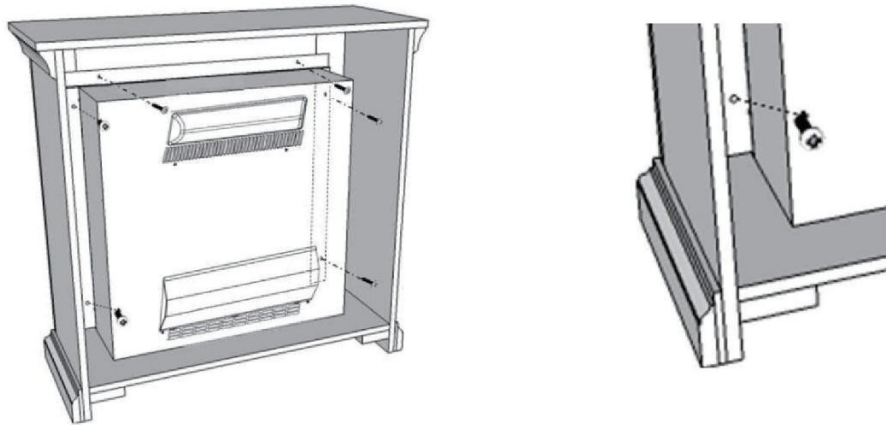

FIREPLACE MANTEL ASSEMBLY

STEP 26

J x 16

Ø3.5*12mm

STEP 23

Wall

STEP 24

FIREPLACE INSTALLATION

If you decide to install the fireplace into the mantel, carefully set the unit from the back of the mantel and center it in the opening.

Check the alignment and attach the unit to the mantel by inserting screws through the drilled holes on the trim to the mantel.