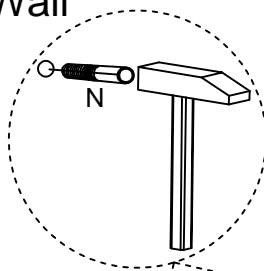

FIREPLACE MANTEL ASSEMBLY

STEP 26

J x 16

Ø3.5*12mm

STEP 23

Wall

STEP 24

FIREPLACE INSTALLATION

If you decide to install the fireplace into the mantel, carefully set the unit from the back of the mantel and center it in the opening.

Check the alignment and attach the unit to the mantel by inserting screws through the drilled holes on the trim to the mantel.