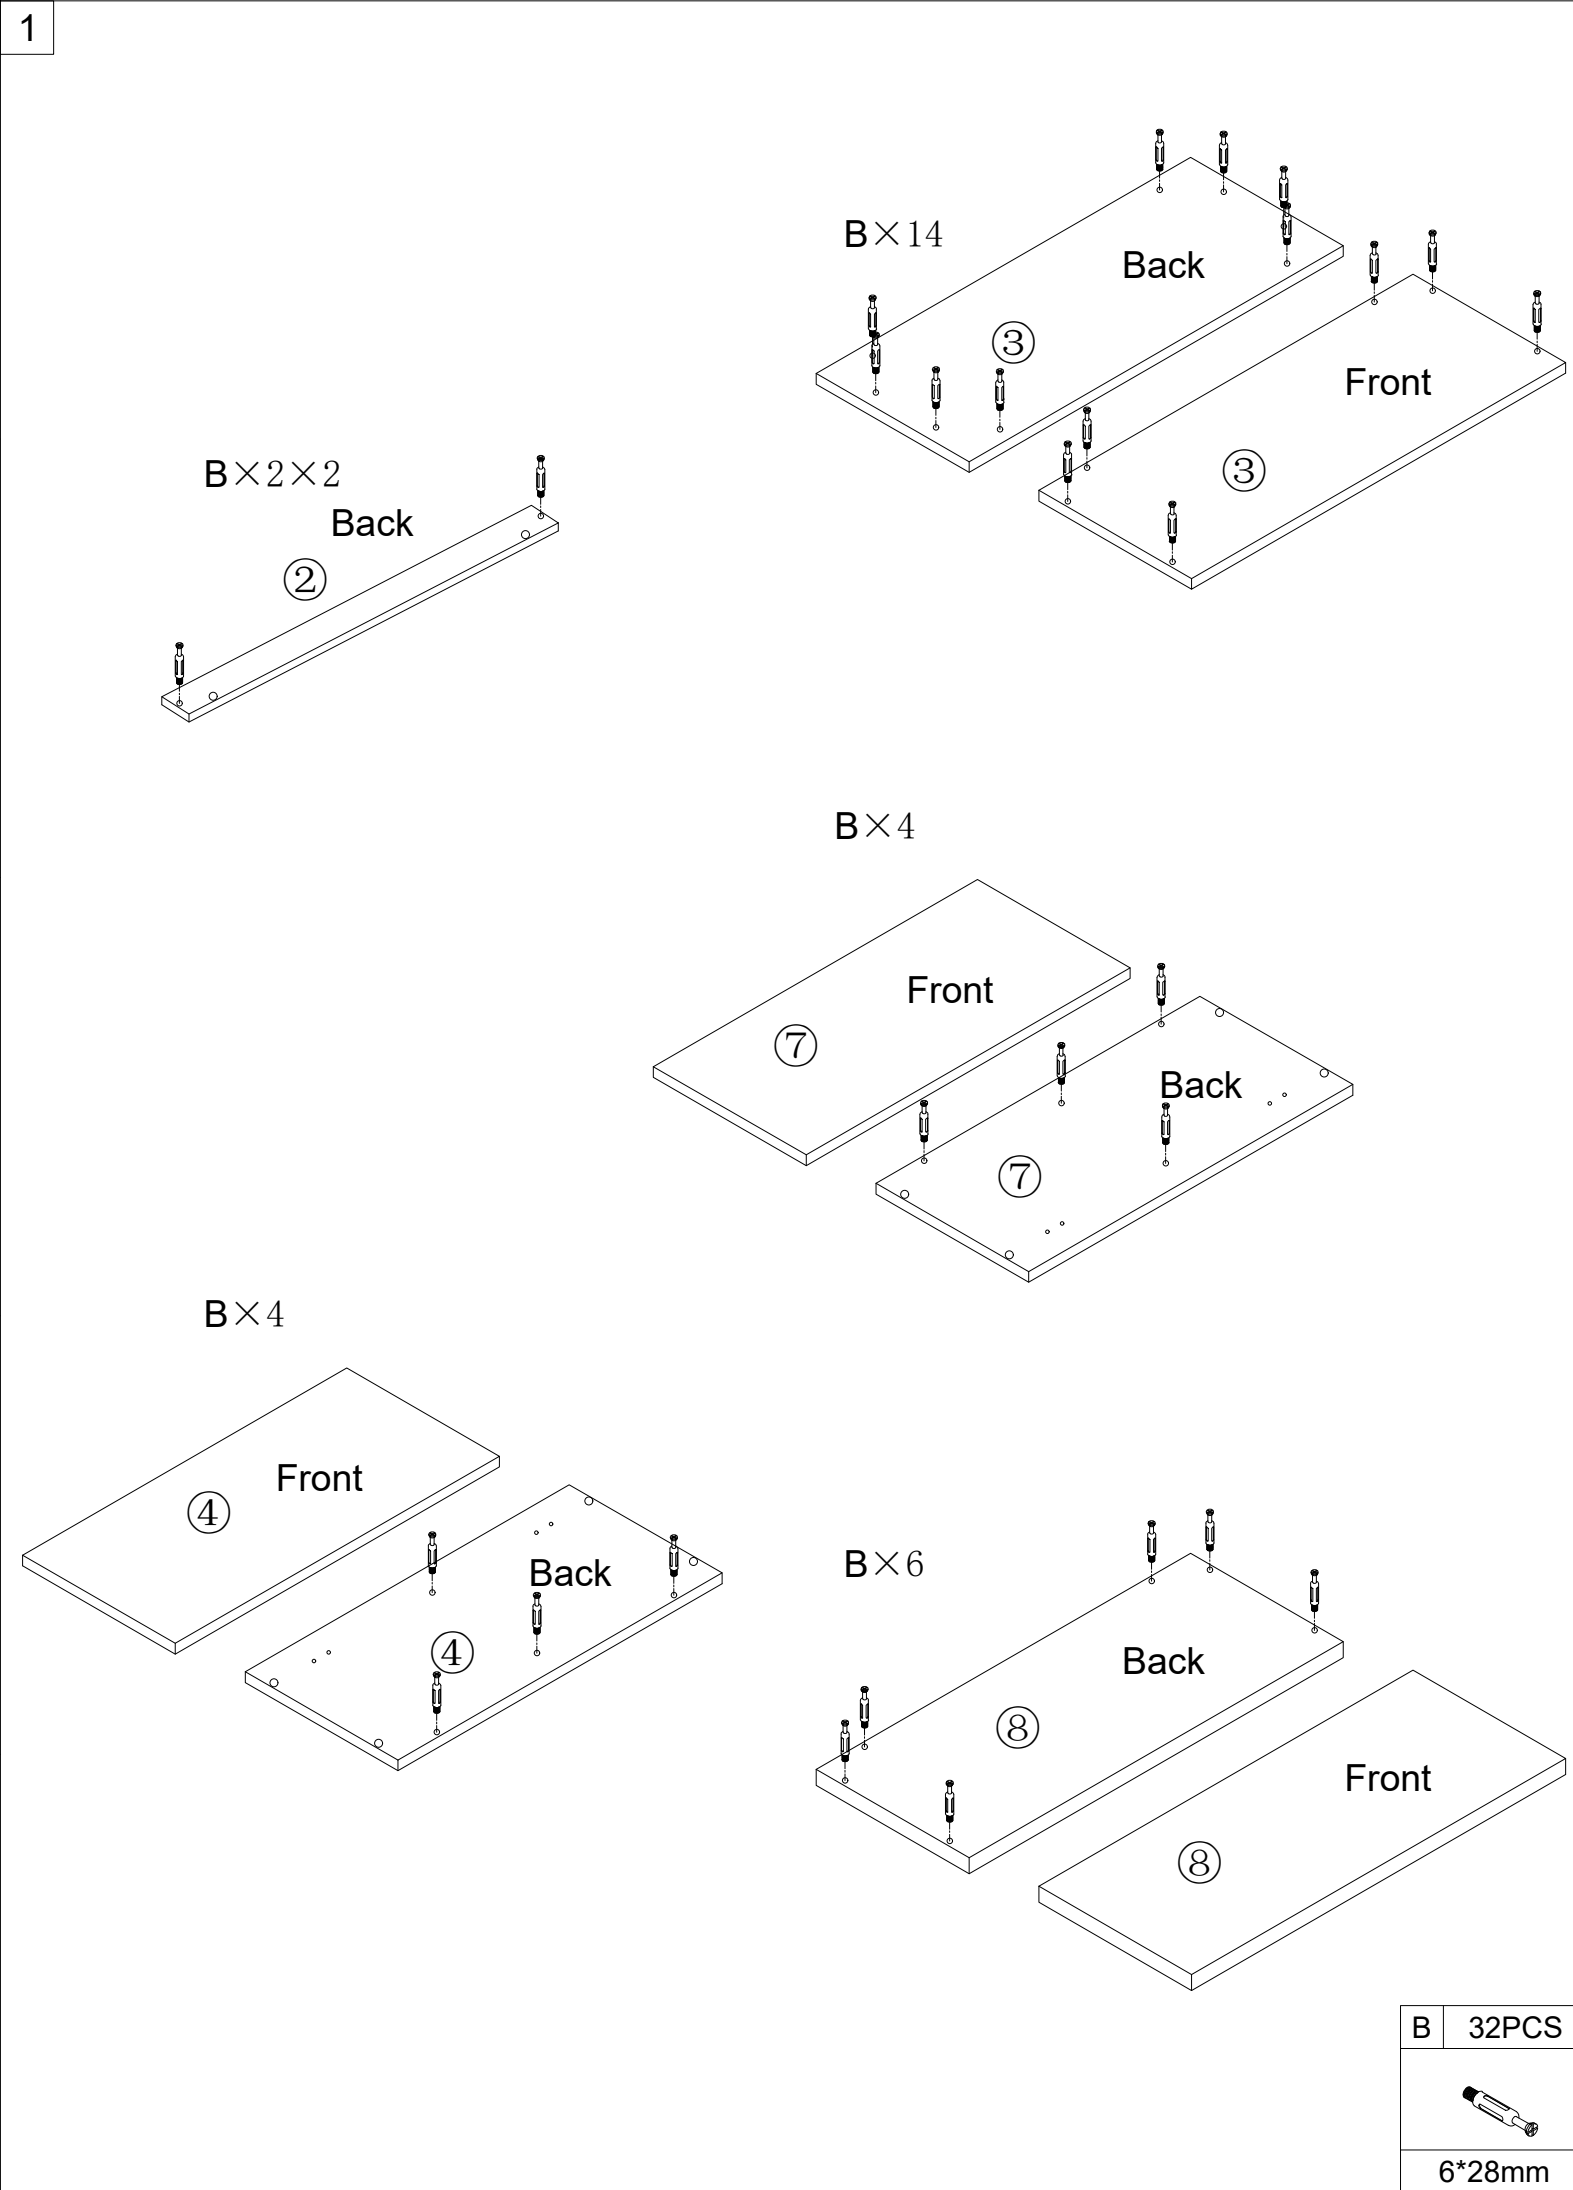

Installation & Assembly

700 × 360 × 800MM

Disassembly and installation of accessories

A	32PCS	B	32PCS	C	8PCS	D	16PCS	F	12PCS	G	4PCS	H	2PCS
15*10mm				Ø15mm		4*12mm		3.5*14mm					
												I	1PCS
Tools Recommended													

2

A	4PCS
	
15*10mm	

2

A	8PCS	I	1PCS
			
15*10mm			

3

A	8PCS
	
15*10mm	

3

A	6PCS
	
15*10mm	

C	8PCS
	
Ø15mm	

D	16PCS	F	12PCS	G	4PCS	H	2PCS
							
4*12mm		3.5*14mm					

A	6PCS
	
15*10mm	