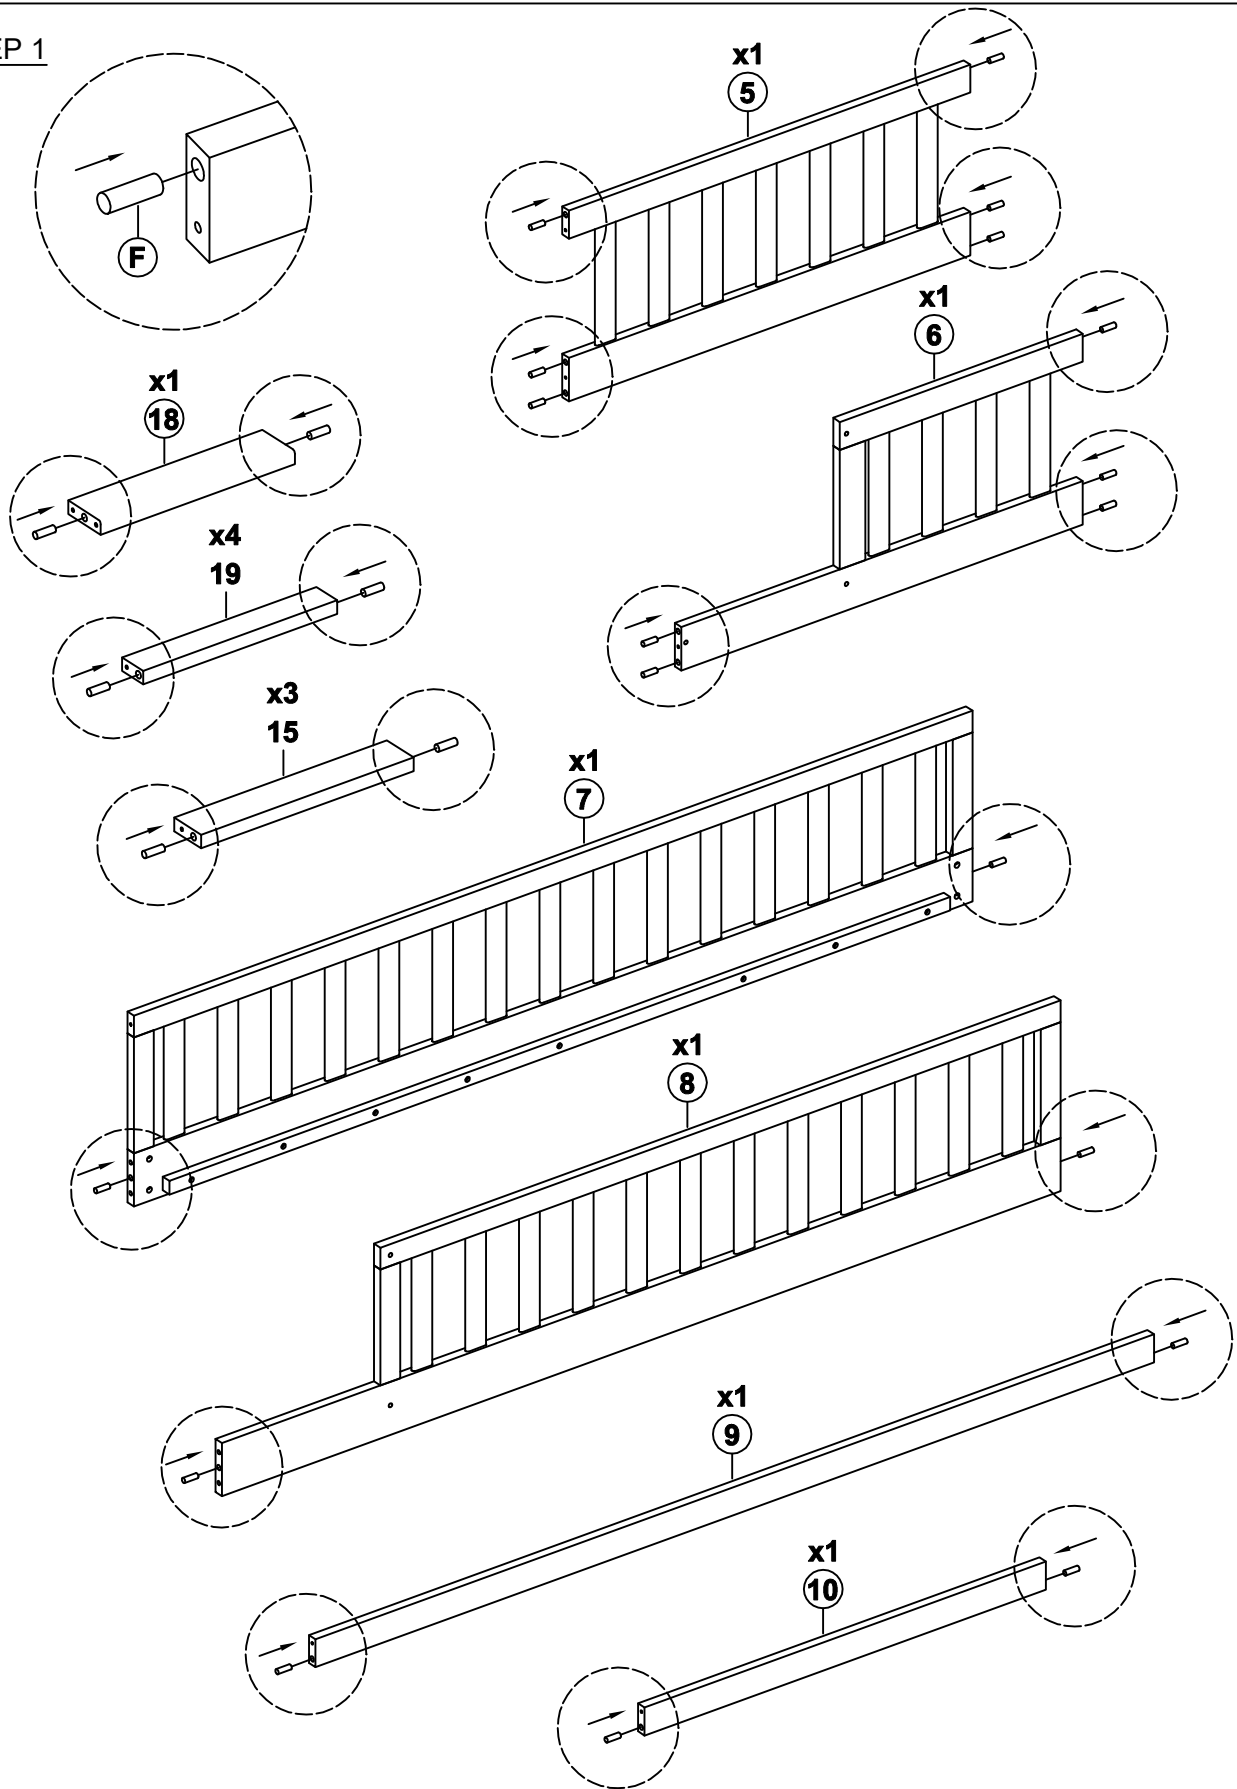

ASSEMBLY INSTRUCTIONS

DETAIL VIEW

ASSEMBLY INSTRUCTIONS

PARTS LISTS

| | | | | | |
|-----------|--|-----|-----------|--|------|
| 1 | Bed leg  | 1pc | 11 | Slats  | 8pcs |
| 2 | Bed leg  | 1pc | 12 | Front guard rail support  | 1pc |
| 3 | Bed leg  | 1pc | 13 | Ladder short leg  | 1pc |
| 4 | Bed leg  | 1pc | 14 | Ladder long leg  | 1pc |
| 5 | Left head board  | 1pc | 15 | Ladder steps  | 3pcs |
| 6 | Right head board  | 1pc | 16 | Slide left leg  | 1pc |
| 7 | Back guard rail frame  | 1pc | 17 | Slide right leg  | 1pc |
| 8 | Front guard rail frame  | 1pc | 18 | Slide bottom support  | 1pc |
| 9 | Bottom back side rail  | 1pc | 19 | Slide support  | 4pcs |
| 10 | Bottom left side rail  | 1pc | 20 | Slide panel  | 1pc |

ASSEMBLY INSTRUCTIONS

HARDWARE LIST

| | | | | | | | |
|----------|---------|---|-------|----------|---------|---|-------|
| A | 1/4x70 |  | 8PCS | G | Ø4x15 |  | 10PCS |
| B | 6.5x110 |  | 9PCS | H | Ø4x30 |  | 16PCS |
| C | 6.5x80 |  | 5PCS | I | 70x18x2 |  | 2PCS |
| D | 6.5x60 |  | 21PCS | J | 20x20x2 |  | 2PCS |
| E | 6.5x50 |  | 2PCS | K | 4x70 |  | 1PCS |
| F | Ø10x40 |  | 35PCS | | | | |

ASSEMBLY INSTRUCTIONS

STEP 1

H

Ø10x40

35PCS

ASSEMBLY INSTRUCTIONS

STEP 2

| | | | | | | | |
|----------|---------|---|------|----------|------|---|------|
| B | 6.5x110 |  | 9PCS | K | 4x70 |  | 1PCS |
|----------|---------|---|------|----------|------|---|------|

ASSEMBLY INSTRUCTIONS

STEP 3

| | | | |
|----------|--------|---|------|
| A | 1/4x70 |  | 8PCS |
| C | 6.5x80 |  | 5PCS |

| | | | |
|----------|------|---|------|
| K | 4x70 |  | 1PCS |
|----------|------|---|------|