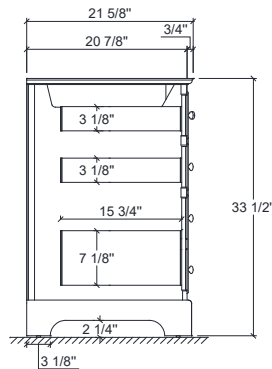

Dimensions

Front

Back

Side

Top

Features

- Solid Wood & Hardwood Construction
- 11 Soft-close Drawers
- 4 Soft-close Doors
- Adjustable leg levelers
- cUPC Undermount Basin

Dimensions:

- 84``X22``X34 1/4``(With Top)
- 83 1/4``X21 5/8``X33 1/2``(Vanity Only)

Vanity Finish:

- Oak
- Black Oak

Countertop:

- White Quartz

Certification:

CARB P2

Countertop & Sink

Dimensions:

Countertop: 84"×22"×0.75"

Rectangle undermount basin: 20 3/8"×15 1/8"×7 1/2"