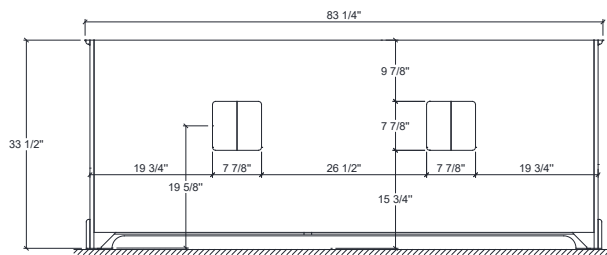

Dimensions

Front

Back

Side

Top

Features

- Solid Wood & Hardwood Construction
- 11 Soft-close Drawers
- 4 Soft-close Doors
- Adjustable leg levelers
- cUPC Undermount Basin

Dimensions:

- 84``X22``X34 1/4``(With Top)
- 83 1/4``X21 5/8``X33 1/2``(Vanity Only)

Vanity Finish:

- Oak
- Black Oak

Countertop:

- White Quartz

Certification:

CARB P2

Countertop & Sink

Dimensions:

Countertop: 84"×22"×0.75"

Rectangle undermount basin: 20 3/8"×15 1/8"×7 1/2"