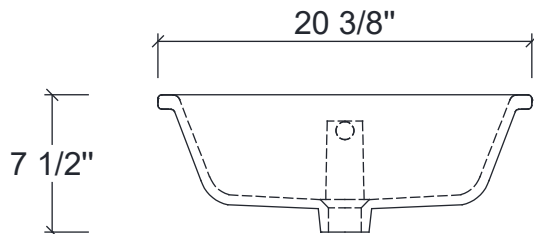

Dimensions

Front

Back

Side

Top

Features

- Solid Wood & Hardwood Construction
- 11 Soft-close Drawers
- 4 Soft-close Doors
- Adjustable leg levelers
- cUPC Undermount Basin

Dimensions:

- 84``X22``X34 1/4``(With Top)
- 83 1/4``X21 5/8``X33 1/2``(Vanity Only)

Vanity Finish:

- Oak
- Black Oak

Countertop:

- White Quartz

Certification:

CARB P2

Countertop & Sink

Dimensions:

Countertop: 84"×22"×0.75"

Rectangle undermount basin: 20 3/8"×15 1/8"×7 1/2"