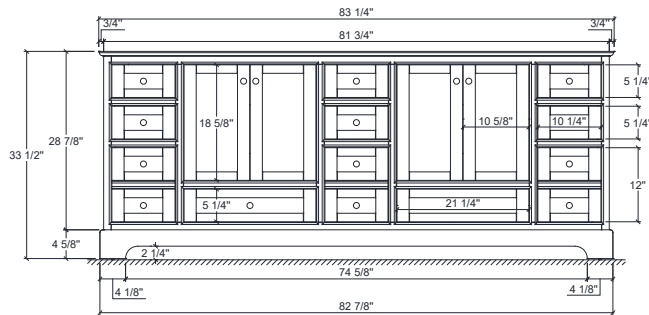

Dimensions

Front

Back

Side

Top

Features

- Solid Wood & Hardwood Construction
- 11 Soft-close Drawers
- 4 Soft-close Doors
- Adjustable leg levelers
- cUPC Undermount Basin

Dimensions:

- 84``X22``X34 1/4``(With Top)
- 83 1/4``X21 5/8``X33 1/2``(Vanity Only)

Vanity Finish:

- Oak
- Black Oak

Countertop:

- White Quartz

Certification:

CARB P2

Countertop & Sink

Dimensions:

Countertop: 84"×22"×0.75"

Rectangle undermount basin: 20 3/8"×15 1/8"×7 1/2"