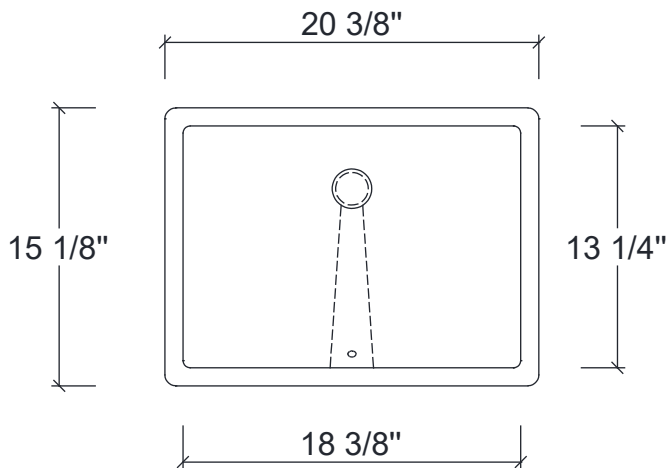

Dimensions

Front

Back

Side

Top

Features

- Solid Wood & Hardwood Construction
- 11 Soft-close Drawers
- 4 Soft-close Doors
- Adjustable leg levelers
- cUPC Undermount Basin

Dimensions:

- 84``X22``X34 1/4``(With Top)
- 83 1/4``X21 5/8``X33 1/2``(Vanity Only)

Vanity Finish:

- Oak
- Black Oak

Countertop:

- White Quartz

Certification:

CARB P2

Countertop & Sink

Dimensions:

Countertop: 84"×22"×0.75"

Rectangle undermount basin: 20 3/8"×15 1/8"×7 1/2"