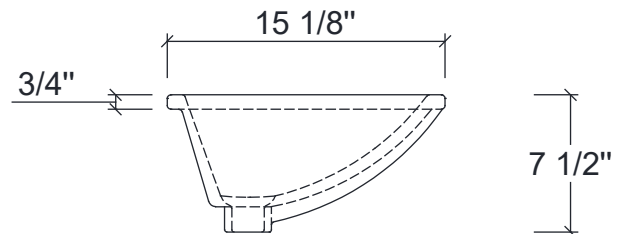

Dimensions

Front

Back

Side

Top

Features

- Solid Wood & Hardwood Construction
- 11 Soft-close Drawers
- 4 Soft-close Doors
- Adjustable leg levelers
- cUPC Undermount Basin

Dimensions:

- 84``X22``X34 1/4``(With Top)
- 83 1/4``X21 5/8``X33 1/2``(Vanity Only)

Vanity Finish:

- Oak
- Black Oak

Countertop:

- White Quartz

Certification:

CARB P2

Countertop & Sink

Dimensions:

Countertop: 84"×22"×0.75"

Rectangle undermount basin: 20 3/8"×15 1/8"×7 1/2"