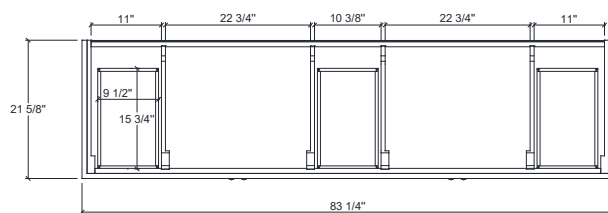

Dimensions

Front

Back

Side

Top

Features

- Solid Wood & Hardwood Construction
- 11 Soft-close Drawers
- 4 Soft-close Doors
- Adjustable leg levelers
- cUPC Undermount Basin

Dimensions:

- 84``X22``X34 1/4``(With Top)
- 83 1/4``X21 5/8``X33 1/2``(Vanity Only)

Vanity Finish:

- Oak
- Black Oak

Countertop:

- White Quartz

Certification:

CARB P2

Countertop & Sink

Dimensions:

Countertop: 84"×22"×0.75"

Rectangle undermount basin: 20 3/8"×15 1/8"×7 1/2"