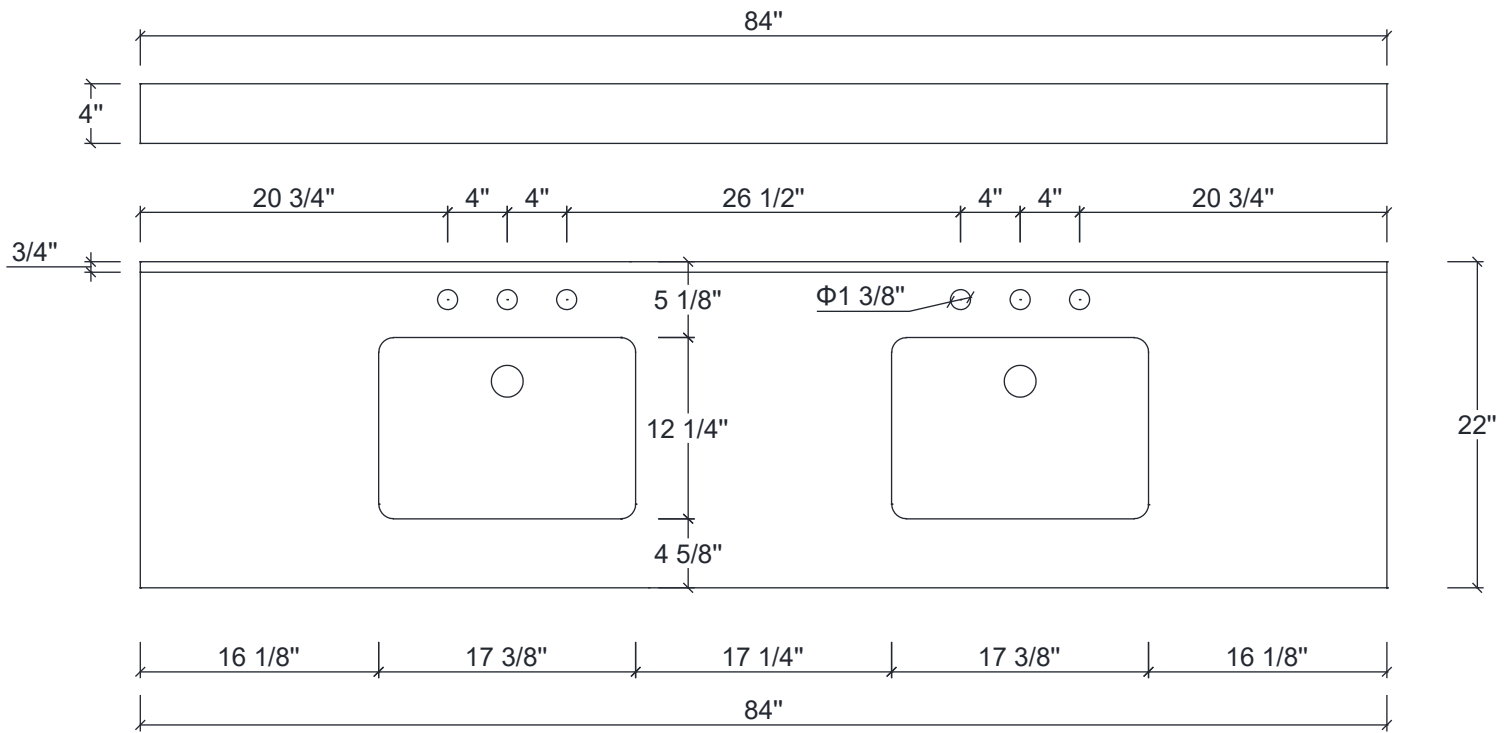

Dimensions

Front

Back

Side

Top

Features

- Solid Wood & Hardwood Construction
- 11 Soft-close Drawers
- 4 Soft-close Doors
- Adjustable leg levelers
- cUPC Undermount Basin

Dimensions:

- 84``X22``X34 1/4``(With Top)
- 83 1/4``X21 5/8``X33 1/2``(Vanity Only)

Vanity Finish:

- Oak
- Black Oak

Countertop:

- White Quartz

Certification:

CARB P2

Countertop & Sink

Dimensions:

Countertop: 84"×22"×0.75"

Rectangle undermount basin: 20 3/8"×15 1/8"×7 1/2"