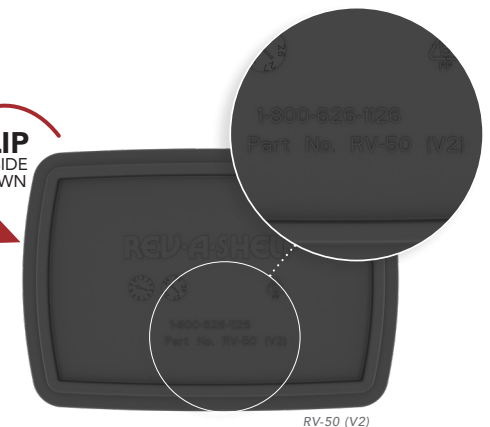

**35**  
**50**  
qt.

**RV-3550-LID**

Compatible with RV-35 and RV-50 (V2) waste containers

*Available Colors:*

**INSTRUCTIONS:** Select a lid which corresponds to your waste container quart size. Insert the underside slots of the lid into the upper edge of your compatible waste container.

**NO TOOLS REQUIRED**

**INSTALL TIME: NONE**

**RV-1024**

FRONT VIEW

**RV-32**

FRONT VIEW

**RV-3550**

SIDE VIEW