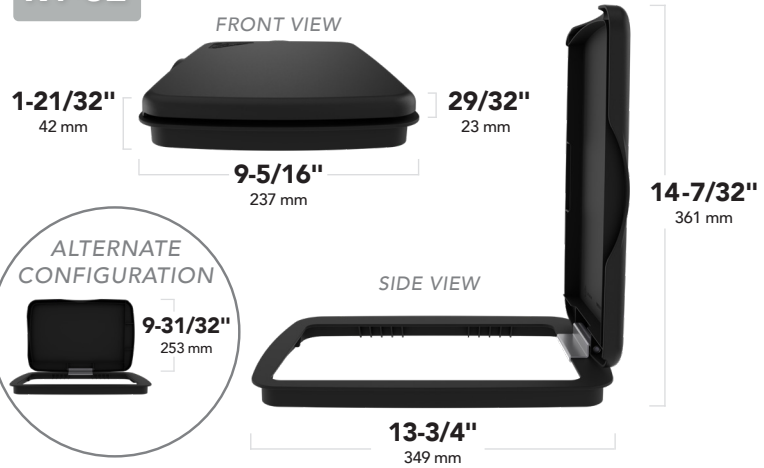

**NO TOOLS REQUIRED**

**INSTALL TIME: NONE**

**RV-1024**

FRONT VIEW

**RV-32**

FRONT VIEW

**RV-3550**

SIDE VIEW