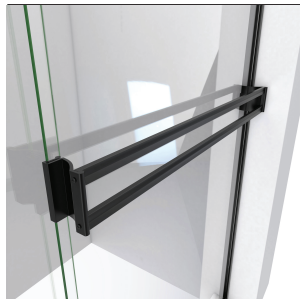

Towel Bar

Important Notes:

IMPORTANT! Before making your shower door selection, make sure walls are finished with tile or other materials, for proper measurements.

Install this product according to the installation manual. Professional installation is recommended.

Aluminum water guards accommodate up to 1/4 in. for out-of-plumb (uneven) walls.

Top and bottom guiderails can be trimmed up to 4 in. for width adjustment.

Drilling into the threshold is optional for installation of this product.

Professional installation recommended.

Important Disclaimers:

- Prior to installation, please ensure that the installation surface is finished, level and solid and will be able to support the total weight of the unit. Also, make sure that the walls are plumb. Irregular installation, surface level or out of square conditions can result in serious problems for your installation.
- Please read Installation Manual thoroughly prior to installing this product.
- Please note that you should consult your local building codes with questions on installation compliance standards. Building and plumbing codes may vary by location, and DreamLine® is not responsible for code compliance standards for your project and will not accept any returns.

The Alliance Pro BG shower door is intended for residential use only. Not suitable for commercial use.