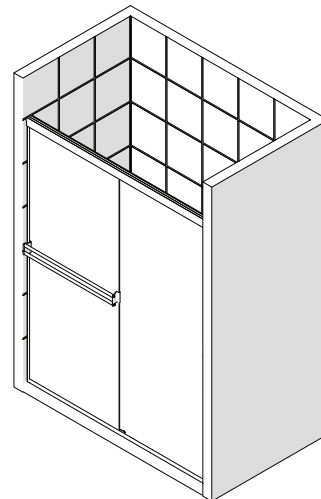

Model SKU#s:

- SDAB60A700VXX01   SDAB60A700VXX06
- SDAB60A700VXX04   SDAB60A700VXX09