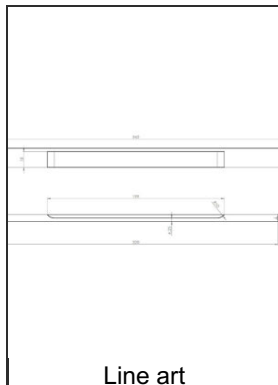

RELATED DOCUMENTS

DISCLAIMER

Although our black finish is achieved through a rigorous process, it may show signs of normal usage faster than other finishes.