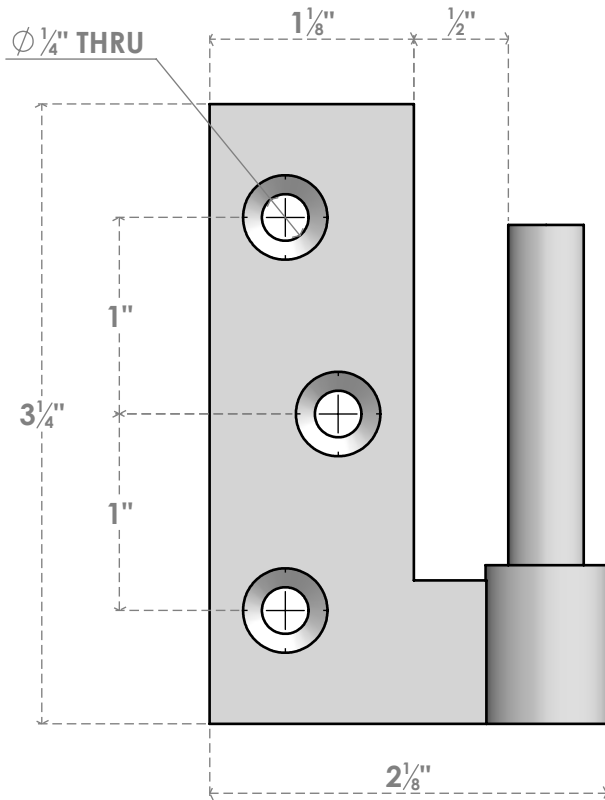

ITEM NUMBER: SHWM050X04JPSSBL

STEELTEK JAMB PINTEL 1/2" OFFSET (SOLD AS PAIR), 304 STAINLESS STEEL, POWDER COATED BLACK

FRONT

ISOMETRIC

TOP

EKENA MILLWORK
2300 WEST MAIN ST.
CLARKSVILLE, TX 75426
TOLL FREE: 866-607-0453
WWW.EKENAMILLWORK.COM

GENERATED DATE : 11/12/2024

NOTES

1. INSTALLATION TO BE COMPLETED IN ACCORDANCE WITH MANUFACTURER'S SPECIFICATIONS.
2. DRAWING MAY NOT BE TO SCALE
3. THIS DRAWING IS INTENDED FOR DESIGN AND PLANNING PURPOSES ONLY.
5. MANUFACTURED FROM 304 STAINLESS STEEL WITH POWDERCOATED BLACK FINISH.
6. ACTUAL DIMENSIONS MAY VARY DUE TO MATERIAL AND MANUFACTURING TOLERANCES