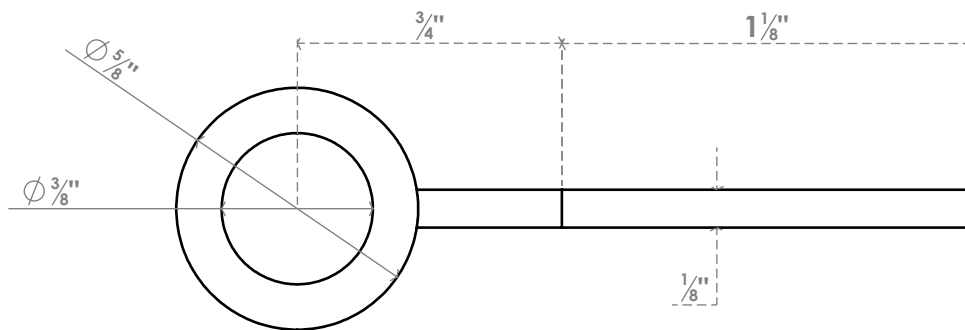

ITEM NUMBER: SHWM050X04JPSSBL

STEELTEK JAMB PINTEL 1/2" OFFSET (SOLD AS PAIR), 304 STAINLESS STEEL, POWDER COATED BLACK

FRONT

ISOMETRIC

TOP

EKENA MILLWORK
2300 WEST MAIN ST.
CLARKSVILLE, TX 75426
TOLL FREE: 866-607-0453
WWW.EKENAMILLWORK.COM