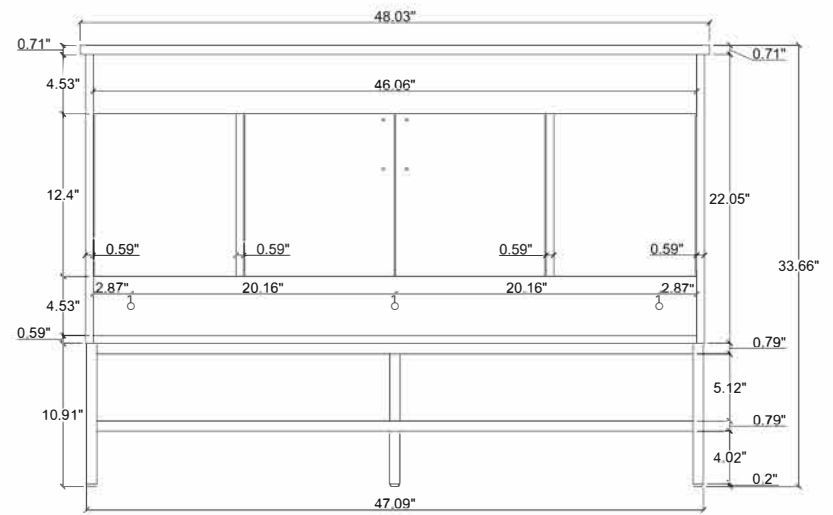

Top view

Side view

Front view

Back view

Parts Number	Picture	Description	qty	Diagram number
		<p>left door (Teak)</p>	2	DR1
		<p>Right door (Teak)</p>	2	DR2
		<p>Pull (set of 4 6.69"(170mm) (Matte Black) Door Pull Screws (8) M4*0.71"(18mm)</p>	1	PL3-901MB
		<p>Hinge(set of 2) Screws (set of 12) M4*0.55"(14mm) (Nickel)</p>	4	Hinge-JY001
		<p>metal leg(set of 2)(Black) meta tube(set of 2)(Black) leg Screws (12) M6*1.18"(30mm) leg Screws (16) M6*0.47"(12mm)</p>	1	VF48848-LEG
		<p>Middle leg (set of 1) (Black) Screws (4) IM6*0.47"(12mm)</p>	1	Middle leg
		<p>Countertop & sink ivory white quartz</p>	1	TP-VF48848VW