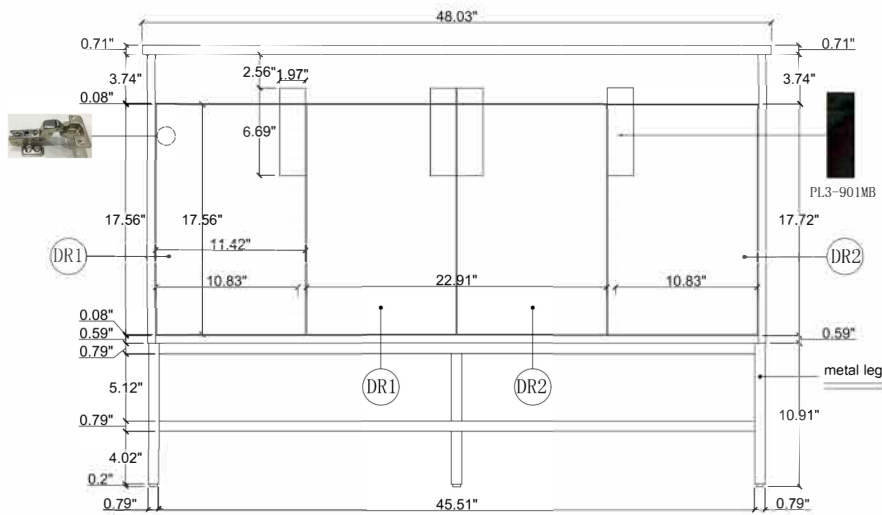

Top view

Side view

Front view

Back view

Parts Number	Picture	Description	qty	Diagram number
		<p>left door (Teak)</p>	2	DR1
		<p>Right door (Teak)</p>	2	DR2
		<p>Pull (set of 4 6.69"(170mm) (Matte Black) Door Pull Screws (8) M4*0.71"(18mm)</p>	1	PL3-901MB
		<p>Hinge(set of 2) Screws (set of 12) M4*0.55"(14mm) (Nickel)</p>	4	Hinge-JY001
		<p>metal leg(set of 2)(Black) meta tube(set of 2)(Black) leg Screws (12) M6*1.18"(30mm) leg Screws (16) M6*0.47"(12mm)</p>	1	VF48848-LEG
		<p>Middle leg (set of 1) (Black) Screws (4) IM6*0.47"(12mm)</p>	1	Middle leg
		<p>Countertop & sink ivory white quartz</p>	1	TP-VF48848VW