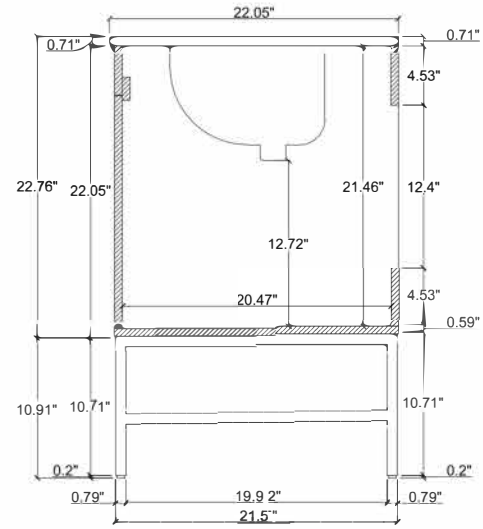

Top view

Side view

Front view

Back view

Parts Number	Picture	Description	qty	Diagram number
		<p>left door (Teak)</p>	2	DR1
		<p>Right door (Teak)</p>	2	DR2
		<p>Pull (set of 4 6.69"(170mm) (Matte Black) Door Pull Screws (8) M4*0.71"(18mm)</p>	1	PL3-901MB
		<p>Hinge(set of 2) Screws (set of 12) M4*0.55"(14mm) (Nickel)</p>	4	Hinge-JY001
		<p>metal leg(set of 2)(Black) meta tube(set of 2)(Black) leg Screws (12) M6*1.18"(30mm) leg Screws (16) M6*0.47"(12mm)</p>	1	VF48848-LEG
		<p>Middle leg (set of 1) (Black) Screws (4) IM6*0.47"(12mm)</p>	1	Middle leg
		<p>Countertop & sink ivory white quartz</p>	1	TP-VF48848VW