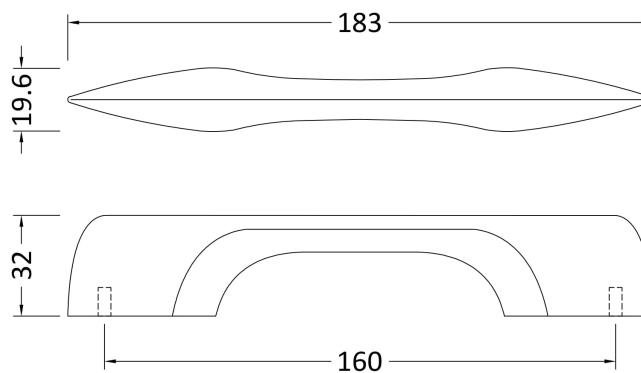

Sales Code: H205

Description: D Shaped Handle 160mm

Product Dimensions

Length (mm):	
Width (mm):	183
Height (mm):	20
Depth (mm):	32
Nett Weight (kg):	0.18

Packaging Dimensions

Height (mm):	30
Width (mm):	20
Depth (mm):	31
Gross Weight (kg):	0.18

Packaging Data

Box Colour:	Polybagged
Box Qty:	1
Label Size:	100 x 50
Label Colour:	White Label
Label Qty:	1

Outer Box Dimensions (If Applicable)

Height (mm):	
Width (mm):	
Length (mm):	
Depth (mm):	
Gross Weight (kg):	
Barcode:	5056211899884

Product Details

Country of Origin:	Turkey
Fitting Instruction:	No
CE Certification:	N/A
Product Material:	Zamac
Heating Element Wattage:	Not Applicable
Colour/Finish:	Black
Product Diameter:	20 mm
Connection Size:	160mm Centres