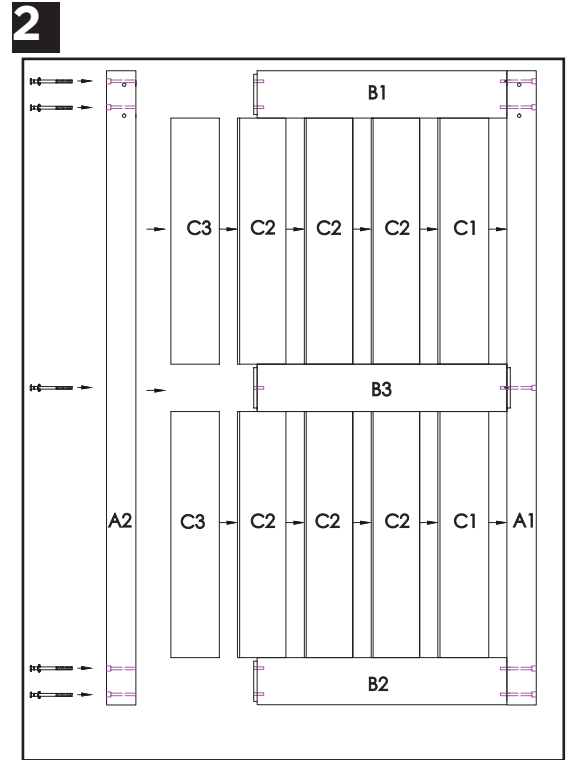

# K-design panel barn door installation guide

 Do not overscrew

Remove the cover of the tape and adhere D1/D2 to the barn door