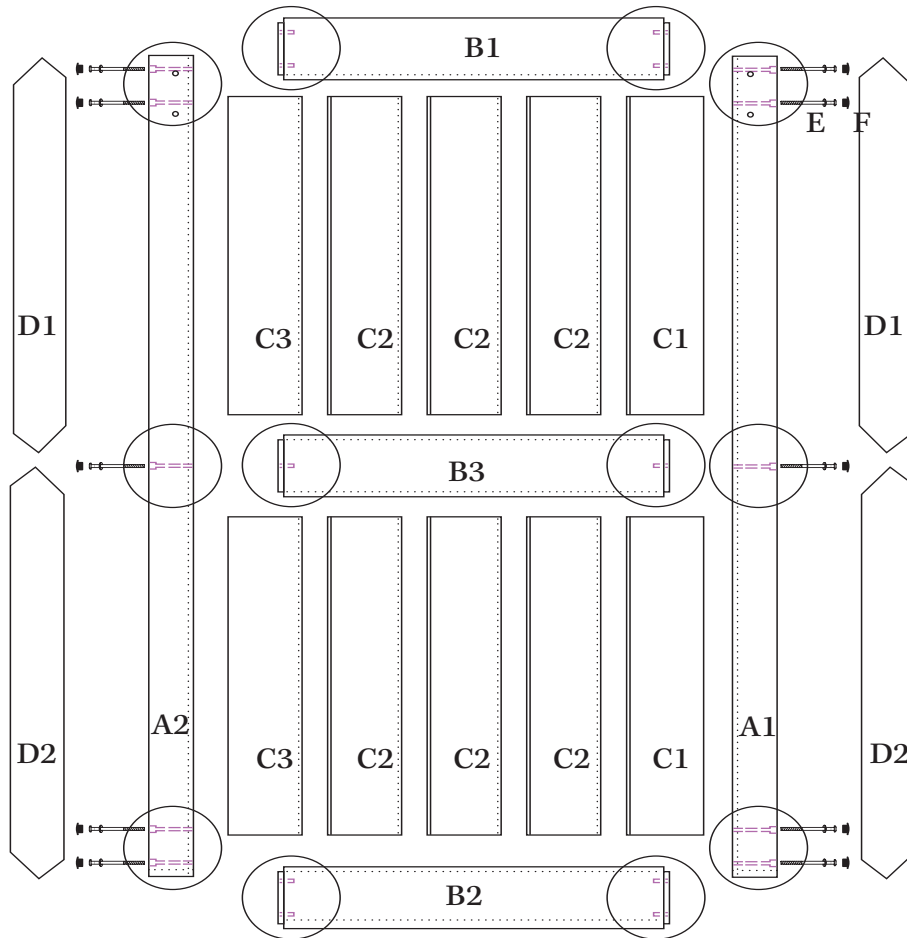

# K-design panel barn door installation guide

 Do not overscrew

Remove the cover of the tape and adhere D1/D2 to the barn door