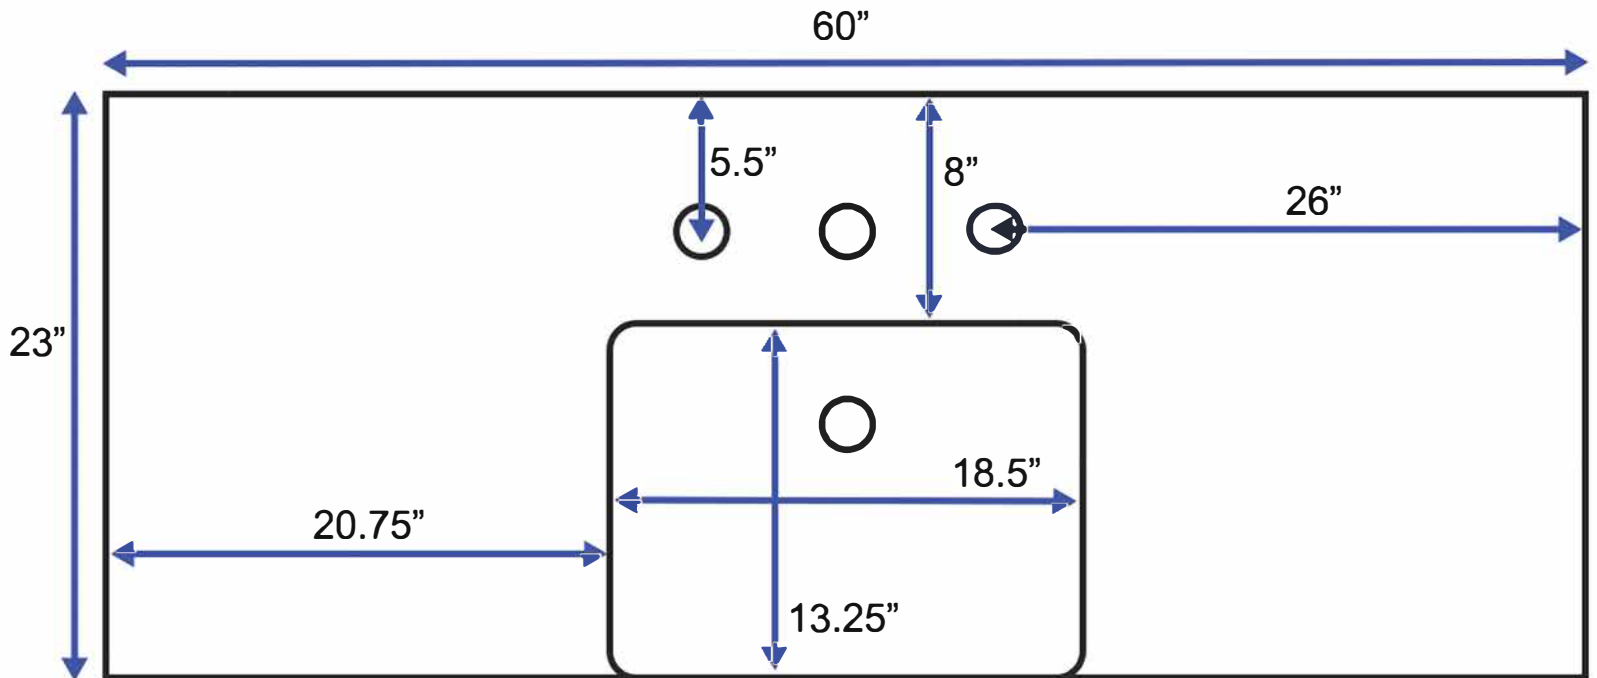

60-inch Single Vanity (Top View)

All measurements are approximate and rounded to the nearest quarter inch.
Please allow for a slight margin of error.