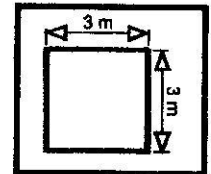

CORONA COFFEE TABLE WITH 2 DRAWERS

Width = 85cm
 Depth = 50cm
 Height = 45cm

- Please check that all fittings are correct before assembling the item.
- Replacement parts can be supplied for any damages to the item.
- Please keep all packaging until the item is assembled as we will require information from this if replacement parts are required.
- If you have any questions regarding the assembly of your item please call 01709 836856 or email admin@mercercsfurniture.co.uk

A		3,5 x 30 mm	06 x
B		6,0 x 25 mm	40 x

C		3,0 x 30 mm	16 x
D			02 x

E			02 x
F			08 x

G		4,0 x 25 mm	32 x
H			32 x

06

G  4,0 x 25 mm 10 x

07

G  4,0 x 25 mm 08 x

08

C  3,0 x 30 mm 16 x
 E  02 x
 D  02 x

09

B  8,0 x 25 mm 04 x
 F  08 x