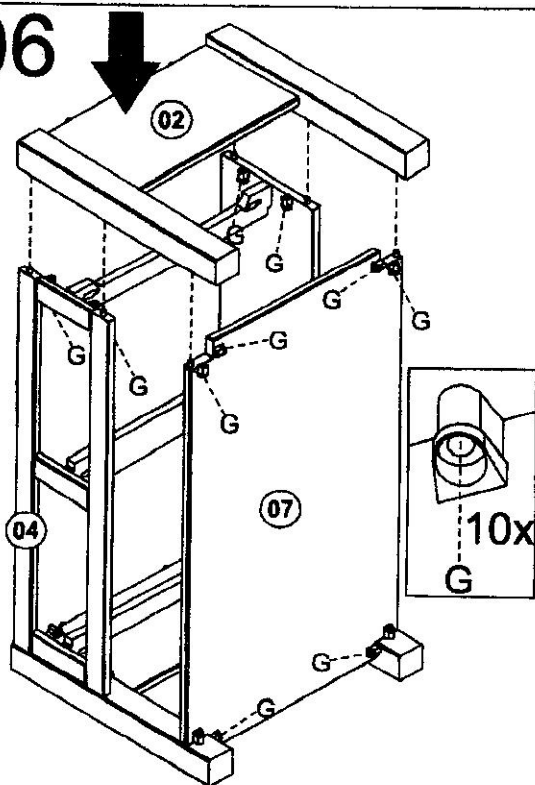

CORONA COFFEE TABLE WITH 2 DRAWERS

Width = 85cm
 Depth = 50cm
 Height = 45cm

- Please check that all fittings are correct before assembling the item.
- Replacement parts can be supplied for any damages to the item.
- Please keep all packaging until the item is assembled as we will require information from this if replacement parts are required.
- If you have any questions regarding the assembly of your item please call 01709 836856 or email admin@mercercsfurniture.co.uk

A		3,5 x 30 mm	06 x
B		6,0 x 25 mm	40 x

C		3,0 x 30 mm	16 x
D			02 x

E			02 x
F			08 x

G		4,0 x 25 mm	32 x
H			32 x

06

G  4,0 x 25 mm 10 x

07

G  4,0 x 25 mm 08 x

08

C  3,0 x 30 mm 16 x
 E  02 x
 D  02 x

09

B  8,0 x 25 mm 04 x
 F  08 x