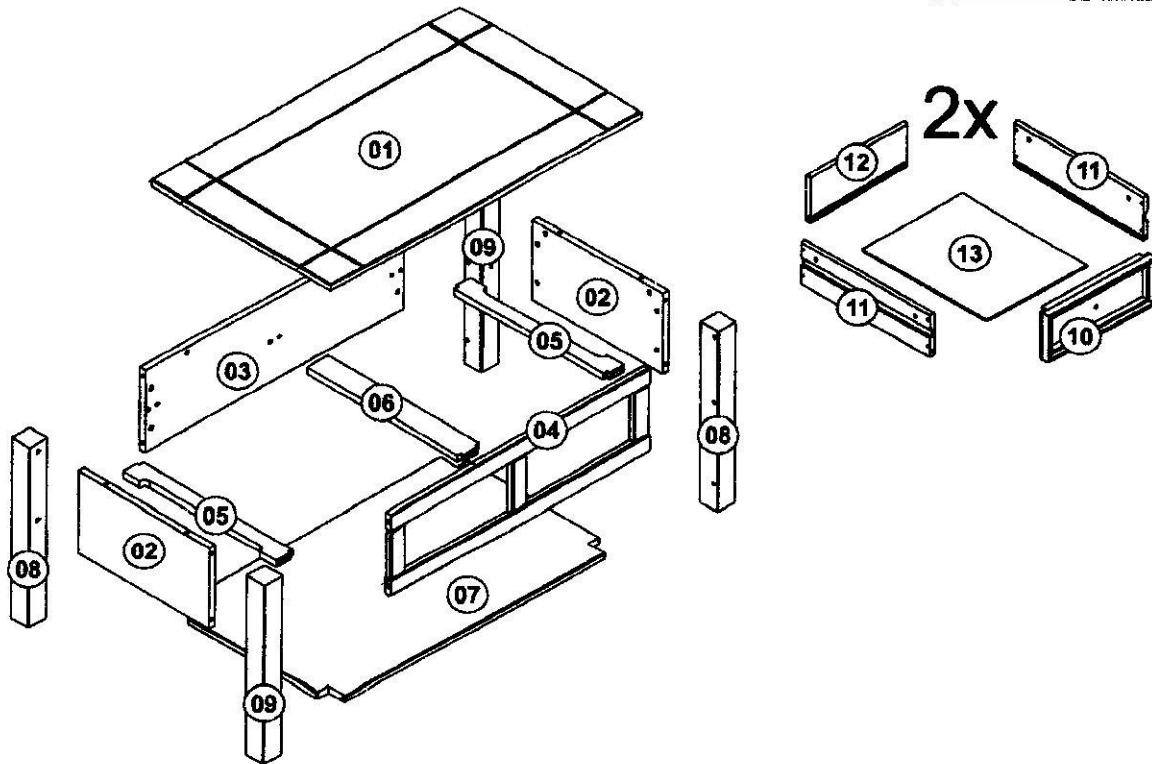

CORONA COFFEE TABLE WITH 2 DRAWERS

Width = 85cm
 Depth = 50cm
 Height = 45cm

- Please check that all fittings are correct before assembling the item.
- Replacement parts can be supplied for any damages to the item.
- Please keep all packaging until the item is assembled as we will require information from this if replacement parts are required.
- If you have any questions regarding the assembly of your item please call 01709 836856 or email admin@mercercsfurniture.co.uk

A		3,5 x 30 mm	06 x
B		6,0 x 25 mm	40 x

C		3,0 x 30 mm	16 x
D			02 x

E			02 x
F			08 x

G		4,0 x 25 mm	32 x
H			32 x

06

G  4,0 x 25 mm 10 x

07

G  4,0 x 25 mm 08 x

08

C  3,0 x 30 mm 16 x
 E  02 x
 D  02 x

09

B  8,0 x 25 mm 04 x
 F  08 x