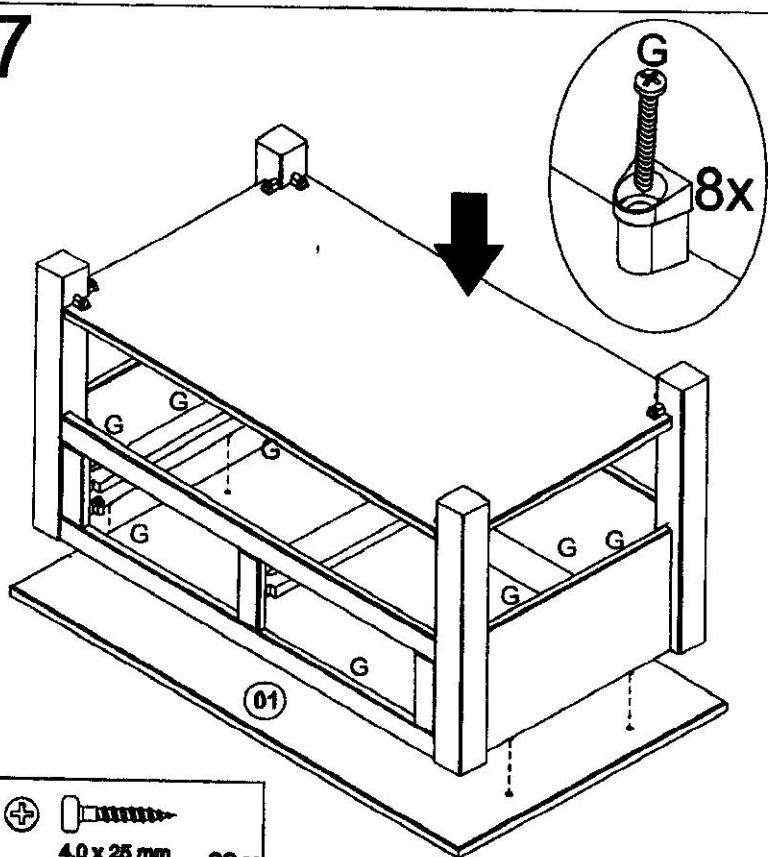

CORONA COFFEE TABLE WITH 2 DRAWERS

Width = 85cm
 Depth = 50cm
 Height = 45cm

- Please check that all fittings are correct before assembling the item.
- Replacement parts can be supplied for any damages to the item.
- Please keep all packaging until the item is assembled as we will require information from this if replacement parts are required.
- If you have any questions regarding the assembly of your item please call 01709 836856 or email admin@mercercsfurniture.co.uk

A		3,5 x 30 mm	06 x
B		6,0 x 25 mm	40 x

C		3,0 x 30 mm	16 x
D			02 x

E			02 x
F			08 x

G		4,0 x 25 mm	32 x
H			32 x

06

G  4,0 x 25 mm 10 x

07

G  4,0 x 25 mm 08 x

08

C  3,0 x 30 mm 16 x
 E  02 x
 D  02 x

09

B  8,0 x 25 mm 04 x
 F  08 x