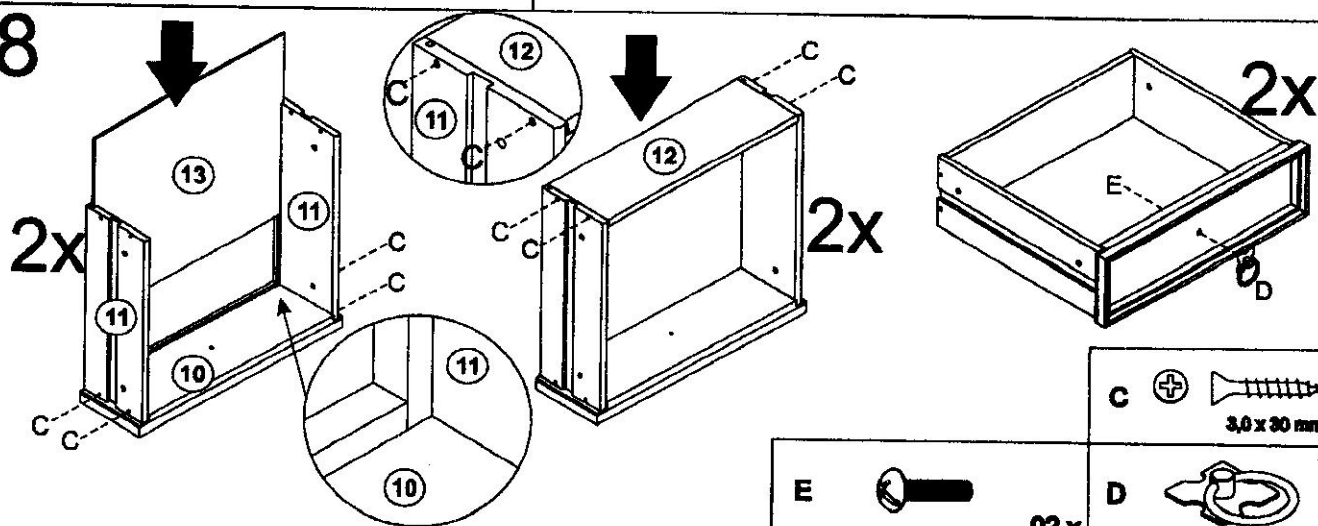

CORONA COFFEE TABLE WITH 2 DRAWERS

Width = 85cm
 Depth = 50cm
 Height = 45cm

- Please check that all fittings are correct before assembling the item.
- Replacement parts can be supplied for any damages to the item.
- Please keep all packaging until the item is assembled as we will require information from this if replacement parts are required.
- If you have any questions regarding the assembly of your item please call 01709 836856 or email admin@mercercsfurniture.co.uk

A		3,5 x 30 mm	06 x
B		6,0 x 25 mm	40 x

C		3,0 x 30 mm	16 x
D			02 x

E			02 x
F			08 x

G		4,0 x 25 mm	32 x
H			32 x

06

G  4,0 x 25 mm 10 x

07

G  4,0 x 25 mm 08 x

08

C  3,0 x 30 mm 16 x
 E  02 x
 D  02 x

09

B  8,0 x 25 mm 04 x
 F  08 x