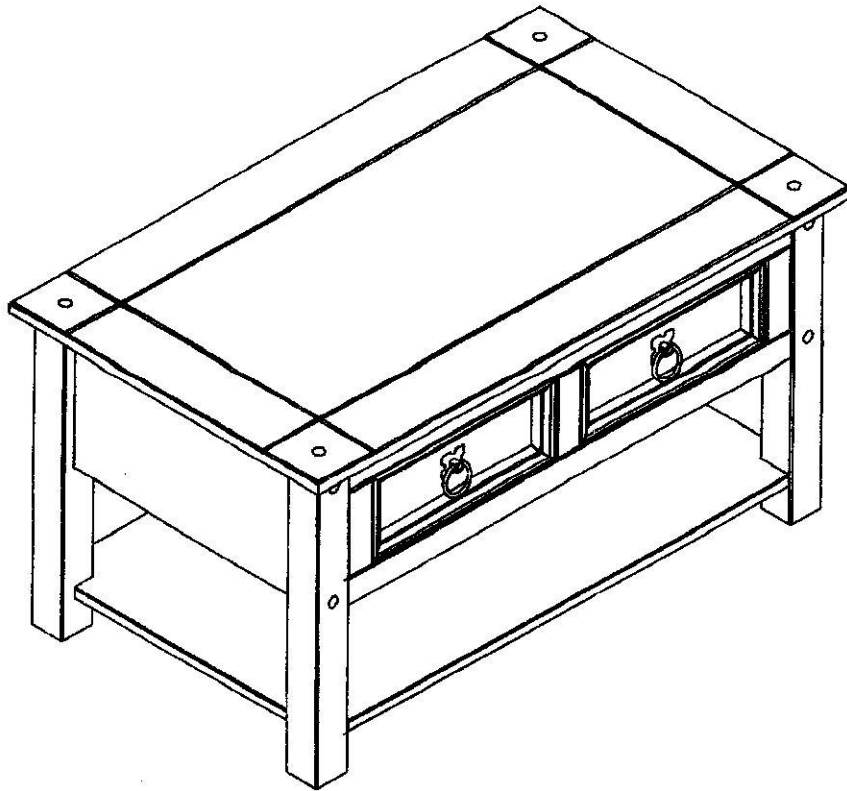

CORONA COFFEE TABLE WITH 2 DRAWERS

Width = 85cm
 Depth = 50cm
 Height = 45cm

- Please check that all fittings are correct before assembling the item.
- Replacement parts can be supplied for any damages to the item.
- Please keep all packaging until the item is assembled as we will require information from this if replacement parts are required.
- If you have any questions regarding the assembly of your item please call 01709 836856 or email admin@mercercsfurniture.co.uk

A		3,5 x 30 mm	06 x
B		6,0 x 25 mm	40 x

C		3,0 x 30 mm	16 x
D			02 x

E			02 x
F			08 x

G		4,0 x 25 mm	32 x
H			32 x

06

G  4,0 x 25 mm 10 x

07

G  4,0 x 25 mm 08 x

08

C  3,0 x 30 mm 16 x
 E  02 x
 D  02 x

09

B  8,0 x 25 mm 04 x
 F  08 x