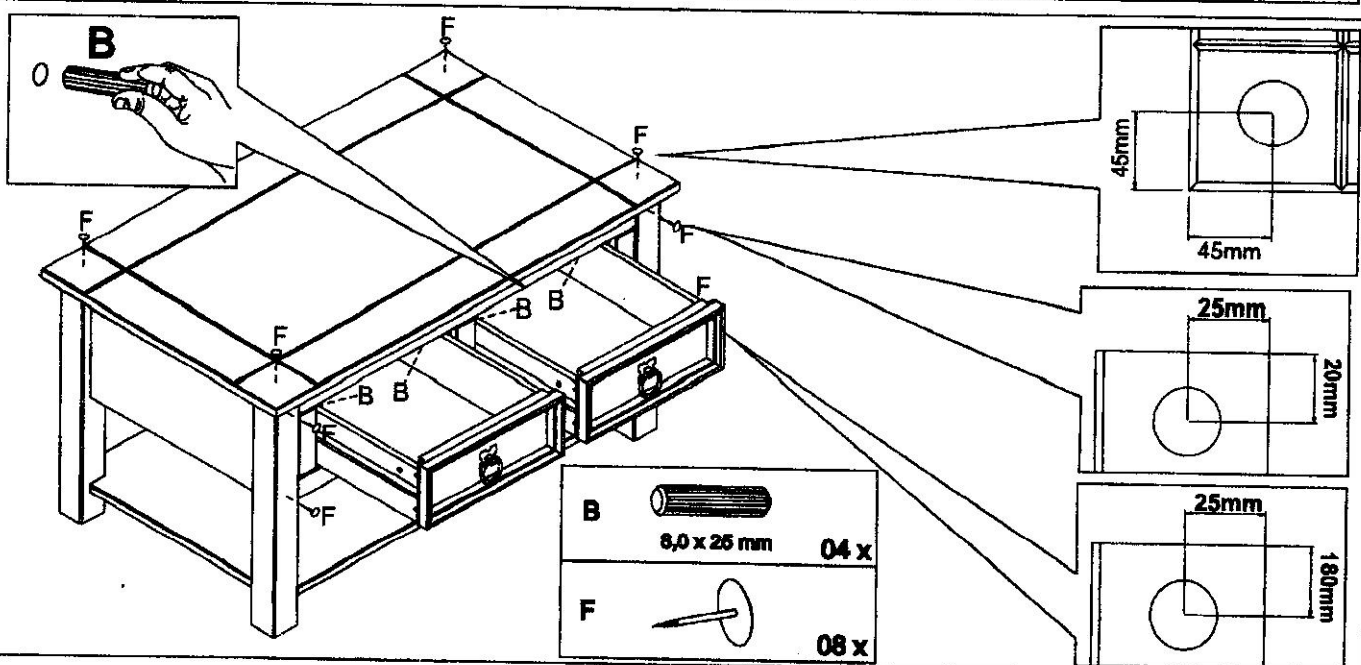

CORONA COFFEE TABLE WITH 2 DRAWERS

Width = 85cm
 Depth = 50cm
 Height = 45cm

- Please check that all fittings are correct before assembling the item.
- Replacement parts can be supplied for any damages to the item.
- Please keep all packaging until the item is assembled as we will require information from this if replacement parts are required.
- If you have any questions regarding the assembly of your item please call 01709 836856 or email admin@mercercsfurniture.co.uk

A		3,5 x 30 mm	06 x
B		6,0 x 25 mm	40 x

C		3,0 x 30 mm	16 x
D			02 x

E			02 x
F			08 x

G		4,0 x 25 mm	32 x
H			32 x

06

G  4,0 x 25 mm 10 x

07

G  4,0 x 25 mm 08 x

08

C  3,0 x 30 mm 16 x
 E  02 x
 D  02 x

09

B  8,0 x 25 mm 04 x
 F  08 x