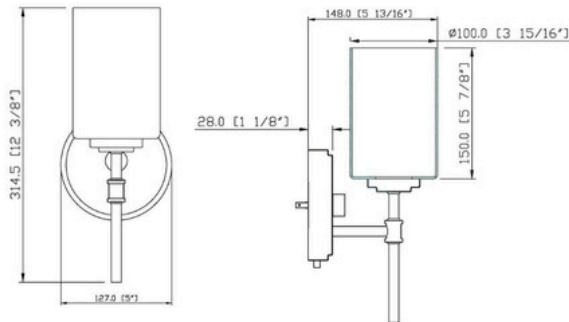

Light Source

Lamp Not Included

Lamp Type: E26

Light Source: ST58

Number of bulbs: 1

Max Wattage/Range: 60W

Voltage: 120

Socket Type: Ceramic

Mounting / Installations

SkyPlug Plug-in Mounting System

Lead Wire Length: 25.59"

Wire Type: 1015 105°C

Location Rating: Damp

Luminaire Support: Max. 50 lbs

SkyPlug: SPU-3L

SkyOutlet: SR-3L