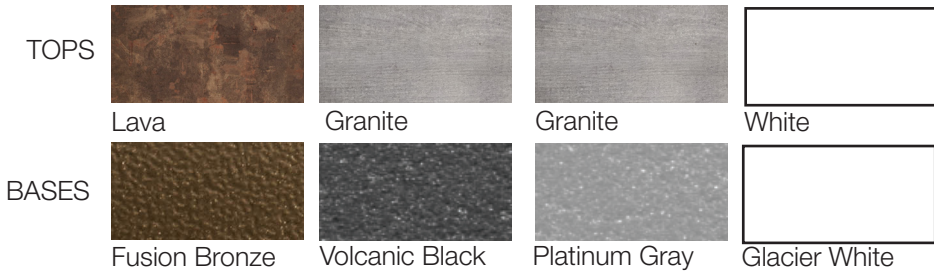

# Sunset 36" Square Table

## Product Specifications

Product Description	Reference Number	Color	UPC Code 014306	Pack Weight Each (lbs.)	Master Pack	Master Pack Volume (cu. ft)
Sunset 36" Square Table	S6602599	Lava/Fusion Bronze	942957	50.16	1	5.55
	S6602288	Granite/Volcanic Black	942933	50.16	1	5.55
	S6602289	Granite/Platinum Gray	942940	50.16	1	5.55
	S6602096	White/Glacier White	942926	50.16	1	5.55

Redefining the American lifestyle, the Sunset aluminum table is sold complete and made of an HPL tabletop and a base that is cast metal designed with a satin finish. Will not rust or get hot in the sun.