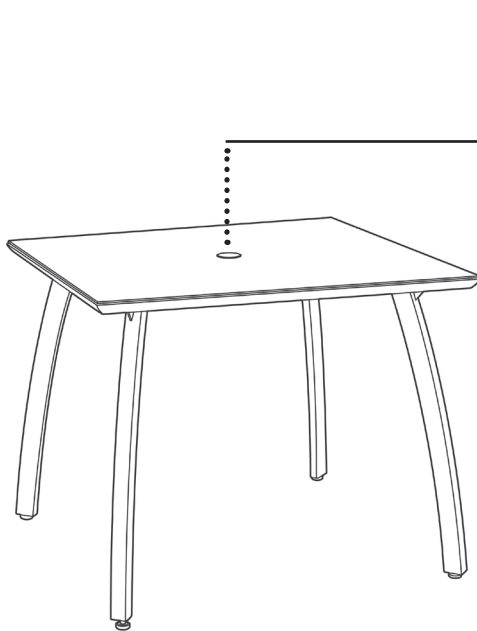

Sunset 36" Square Table

Spare Parts

Umbrella Plug

USSP0287, USSP0288, USSP0289, & USSP0290

Hardware Kit USSP0297

Leg Leveler USSP0266

Reference	Description
USSP0287	SUNSET UMBRELLA PLUG WHITE
USSP0288	SUNSET UMBRELLA PLUG BRONZE
USSP0289	SUNSET UMBRELLA PLUG VOL BK
USSP0290	SUNSET UMBRELLA PLUG PLAT GY
USSP0297	SUNSET TABLE HRDW KIT
USSP0266	SUNSET TABLE LEG LEVELER