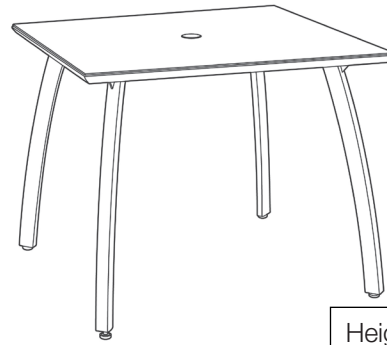

View Product

Height:	29"
Depth:	36"
Width:	36"
Unit Weight:	37.2 lbs

# Sunset 36" Square Table

## Product Specifications

Product Description	Reference Number	Color	UPC Code 014306	Pack Weight Each (lbs.)	Master Pack	Master Pack Volume (cu. ft)
Sunset 36" Square Table	S6602599	Lava/Fusion Bronze	942957	50.16	1	5.55
	S6602288	Granite/Volcanic Black	942933	50.16	1	5.55
	S6602289	Granite/Platinum Gray	942940	50.16	1	5.55
	S6602096	White/Glacier White	942926	50.16	1	5.55

Redefining the American lifestyle, the Sunset aluminum table is sold complete and made of an HPL tabletop and a base that is cast metal designed with a satin finish. Will not rust or get hot in the sun.