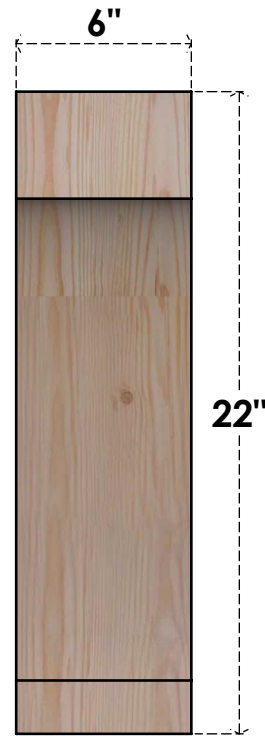

BRC06X10X22IMP00RDF

6"W X 10"D X 22"H IMPERIAL ROUGH SAWN BRACE, DOUGLAS FIR

SIDE

FRONT

EKENA MILLWORK
 2300 WEST MAIN ST.
 CLARKSVILLE, TX 75426
 TOLL FREE: 866-607-0453
 WWW.EKENAMILLWORK.COM

NOTES

1. INSTALLATION TO BE COMPLETED IN ACCORDANCE WITH MANUFACTURER'S SPECIFICATIONS.
2. DRAWING MAY NOT BE TO SCALE
3. THIS DRAWING IS INTENDED FOR DESIGN AND PLANNING PURPOSES ONLY.
4. ALL INFORMATION CONTAINED HEREIN WAS CURRENT AT THE TIME OF DEVELOPMENT BUT MUST BE REVIEWED AND APPROVED BY THE PRODUCT MANUFACTURER TO BE CONSIDERED ACCURATE.
5. PRODUCTS ARE NOT KILN DRIED. THIS ITEM IS UNIQUE AND WILL CONTAIN THE NATURAL VARIATIONS THAT THE WOOD SPECIES OFFERS. THIS MAY RESULT IN VARIATIONS UP TO 1/4"