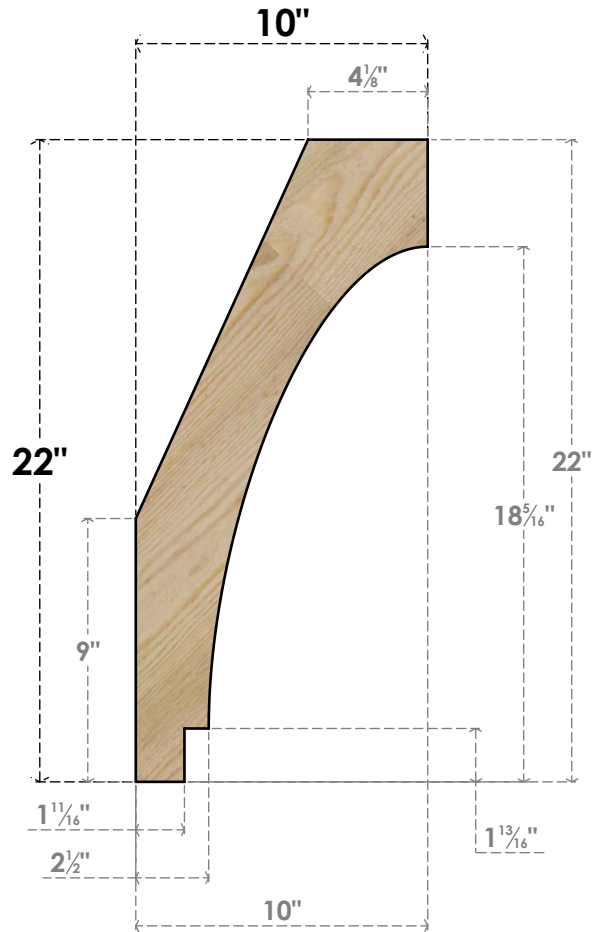

BRC06X10X22IMP00RDF

6"W X 10"D X 22"H IMPERIAL ROUGH SAWN BRACE, DOUGLAS FIR

SIDE

FRONT

EKENA MILLWORK
 2300 WEST MAIN ST.
 CLARKSVILLE, TX 75426
 TOLL FREE: 866-607-0453
 WWW.EKENAMILLWORK.COM

NOTES

1. INSTALLATION TO BE COMPLETED IN ACCORDANCE WITH MANUFACTURER'S SPECIFICATIONS.
2. DRAWING MAY NOT BE TO SCALE
3. THIS DRAWING IS INTENDED FOR DESIGN AND PLANNING PURPOSES ONLY.
4. ALL INFORMATION CONTAINED HEREIN WAS CURRENT AT THE TIME OF DEVELOPMENT BUT MUST BE REVIEWED AND APPROVED BY THE PRODUCT MANUFACTURER TO BE CONSIDERED ACCURATE.
5. PRODUCTS ARE NOT KILN DRIED. THIS ITEM IS UNIQUE AND WILL CONTAIN THE NATURAL VARIATIONS THAT THE WOOD SPECIES OFFERS. THIS MAY RESULT IN VARIATIONS UP TO 1/4"