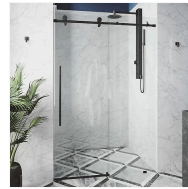

Volare 60x76
Reversible Sliding...