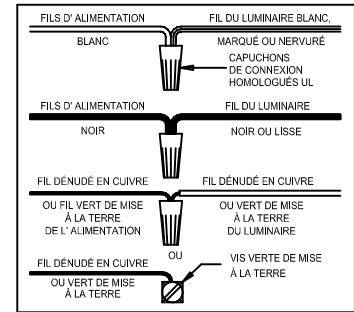

Instructions d'Assemblage et Installation

Mise en garde: Lire les instructions avec soin et couper le courant au disjoncteur central avant de commencer l'installation.

*****
AVERTISSEMENT - S'il y a d'autres mécanismes régulateurs qui s'emploient avec ce dispositif, suivre soigneusement les instructions pour satisfaire aux exigences NEC. Si vous avez des questions, consulter un électricien qualifié.
AVERTISSEMENT - Ce produit contient des composants chimiques qui selon L'état de Californie provoquent un cancer, des infirmités de naissance et (ou) du mal au système reproductif. Il faut laver les mains soigneusement après avoir installé, manipulé, nettoyé, ou autrement touché ce produit.
MISE EN GARDE - Le verre est toujours fragile; maniez le(s) composant(s) et/ou l' (les) ampoule(s) avec prudence.
*****