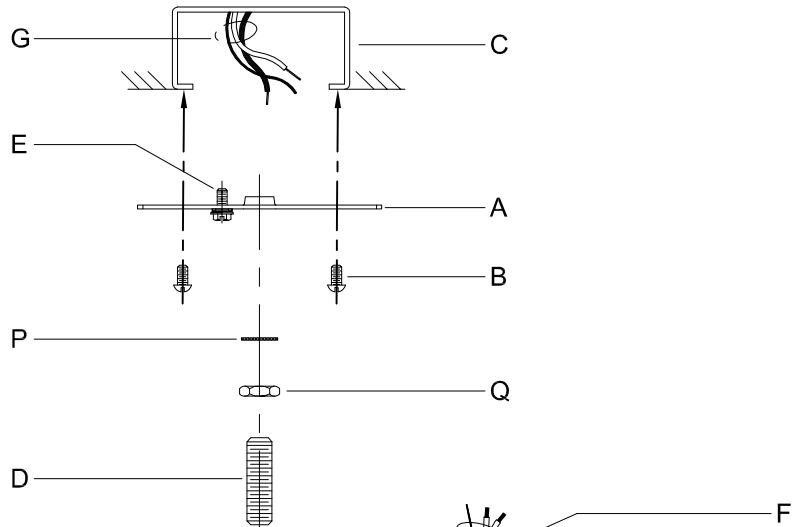

Assembly & Installation Instructions

CAUTION: Read instructions carefully and turn electricity off at main circuit breaker panel before beginning installation.

WARNING - If any Special Control Devices are used with this Fixture, Follow the Instructions Carefully to assure full compliance with N.E.C. requirements. If there are any questions, contact a Qualified Electrical Contractor.
WARNING - This product contains chemicals known to the State of California to cause cancer, birth defects and /or other reproductive harm. Thoroughly wash hands after installing, handling, cleaning, or otherwise touching this product.
CAUTION - All glass is fragile, use care when handling Glass component(s) and or Lamp(s).

ASSEMBLY STEPS:
PASOS PARA ENSAMBLAR:
MODE D'ASSEMBLAGE:

1. D,E → A
2. P,Q → D
3. B,A → C
4. F → G
5. H,J → D
6. L → K
7. S → N
8. R → N
9. M,N → H

ADJUST HEIGHT WITH "D"
 Q → A (TO LOCK)
 AJUSTA LA ALTURA CON "D"
 Q → A (APRETAR)
 RÉGLEZ LA HAUTEUR AVEC "D"
 Q → A (À VERROUILLER)