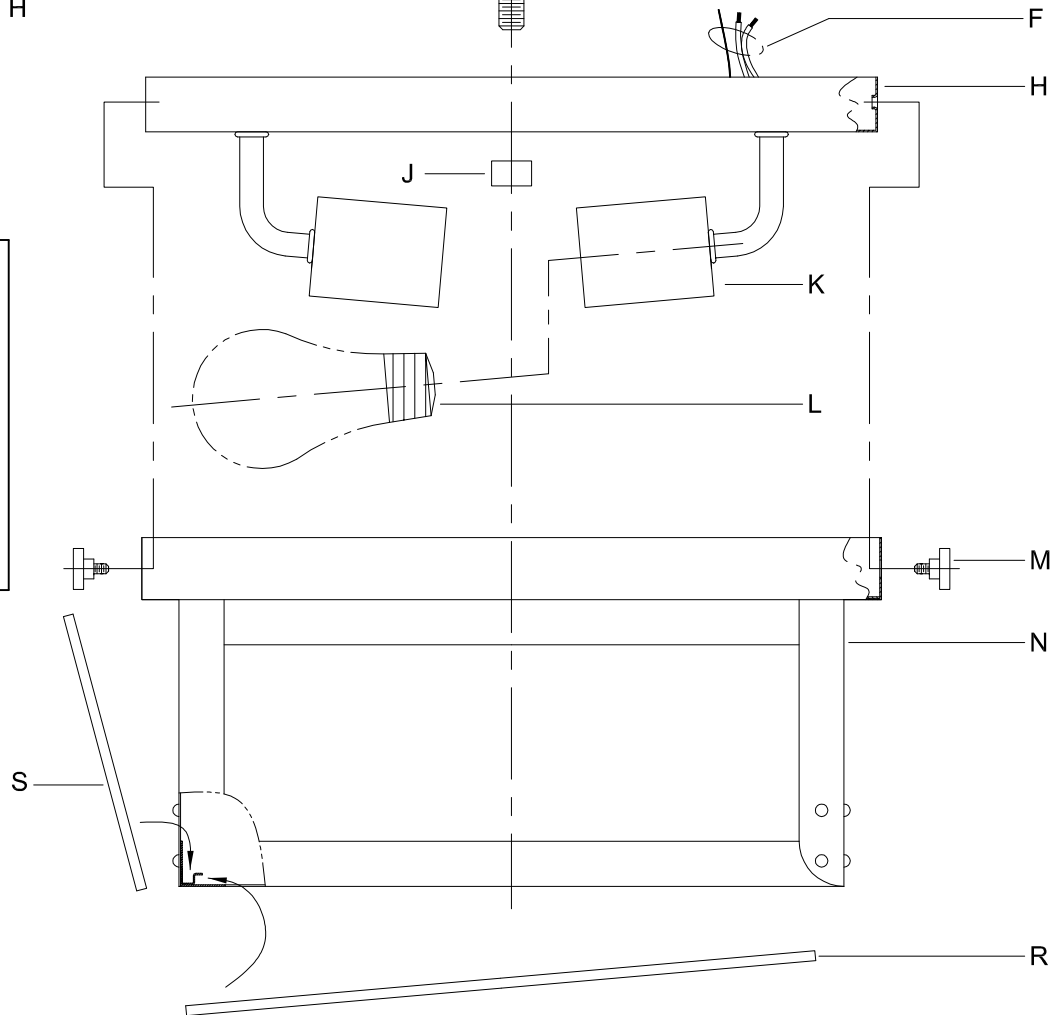

**B, C, G & L
(NOT FURNISHED)
(NO INCLUIDA)
(NON FOURNIE)**