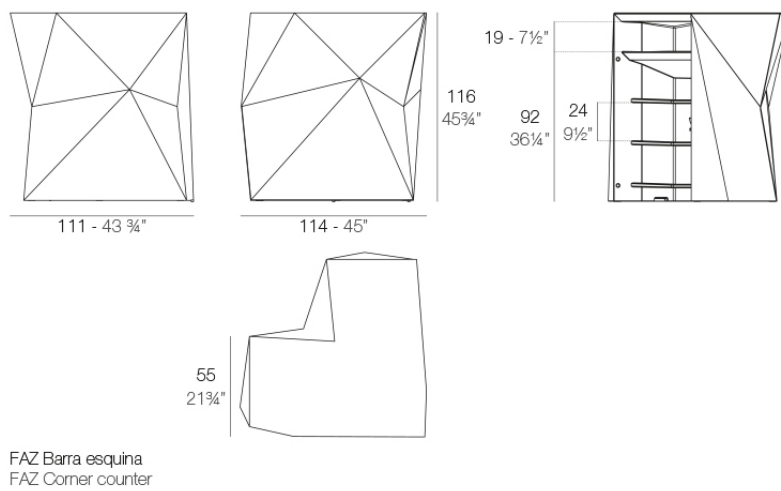

Products / Counters / Faz Corner Bar

Faz corner bar

by Ramón Esteve

Faz is a modular collection of outdoor furniture and planters designed by Ramón Esteve for Vondom. He is the architect of harmony, serenity, timelessness and universality, and he has created mineral and emphatic shapes that make Faz a design that contextualizes with homes and installations. An ambience, encircling as a result of the blissful combination of the material and lighting, so that the sole sensation would be its fusion.

Info

Description

Made of polyethylene resin by rotational moulding. 100% Recyclable. Item suitable for indoor and outdoor use. Available in different finishes.

Weight: 45.51 Kg

Combinations

2 X 54113
1 X 54114
3 X 54112
1 X 54111