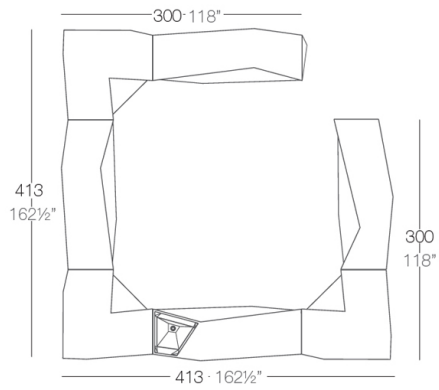

Info

Description

Made of polyethylene resin by rotational moulding. 100% Recyclable. Item suitable for indoor and outdoor use. Available in different finishes.

Weight: 45.51 Kg

Combinations

2 X 54113
1 X 54114
3 X 54112
1 X 54111