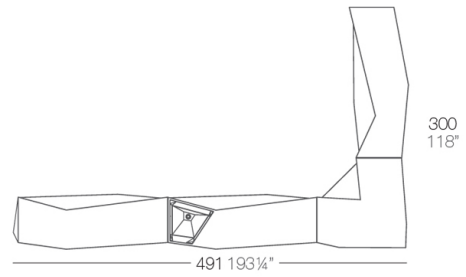

Info

Description

Made of polyethylene resin by rotational moulding. 100% Recyclable. Item suitable for indoor and outdoor use. Available in different finishes.

Weight: 45.51 Kg

Combinations

2 X 54113
1 X 54114
3 X 54112
1 X 54111

1 X 54113
1 X 54114
1 X 54112
1 X 54111

4 X 54113
2 X 54114
4 X 54112

Accessories

- **SHELVES**

2-HPL Flat shelf set. Black or white edge.

- **STAINLESS STEEL**

Stainless steel

- **PACK SOUND BLUETOOTH SYSTEM**