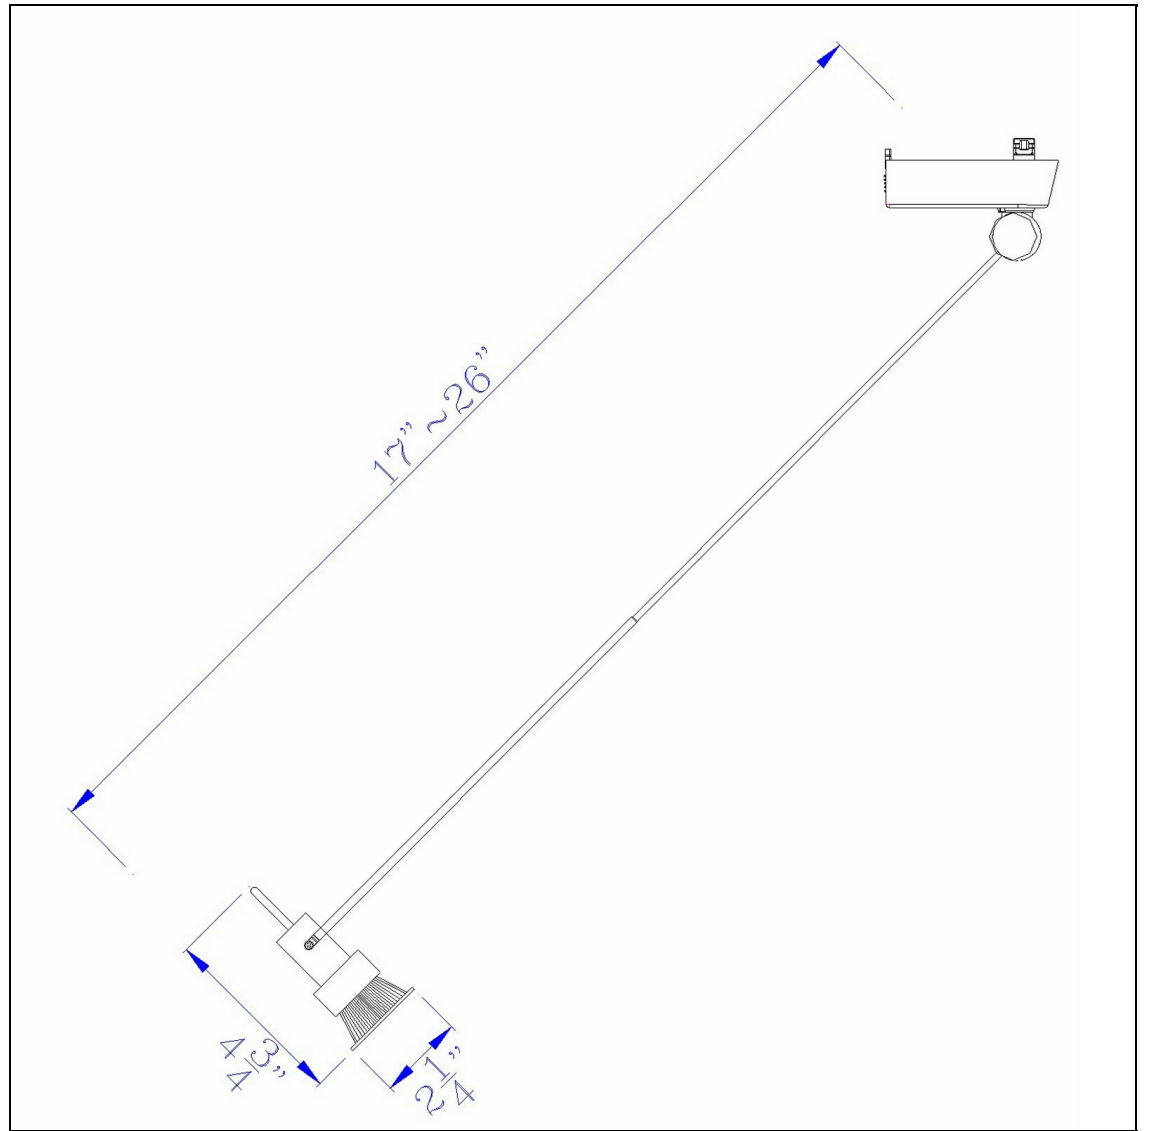

Product No. **HT-671-CH**

Description

8W dimmable integrated LED track fixture,  
550 lumen, 90 CRI  
Durable Metal Construction  
Dimmable with Lutron Brand Dimmers:  
DVCL-153P, SCL-153P,AYCL-153P,CTCL-  
153P,DVCL-253P,DVSCLL-253P,SE  
550 Lumen Output  
3000K Light Temperature  
355 Degree Rotation  
36 Degree Beam  
Dimmable with Lutron Brand Dimmers:  
DVCL-153P, SCL-153P,AYCL-153P,CTCL-  
153P,DVCL-253P,DVSCLL-253P,SE  
26" Height Metal Track in Chrome Finish

Technical Specifications

<b>UPC</b>	020193067284	<b>Carton 1 Dimensions</b>	6.00 x 17.80 x 19.50
<b>Wattage</b>	LED8W	<b>Carton 2 Dimensions</b>	0.00 x 0.00 x 19.50
<b>CRI</b>	90	<b>Package Dimensions</b>	L: 19.50 W: 17.80 H: 6.00
<b>Lumen</b>	550		
<b>Switch Type</b>	Hardwired		
<b>Bulb Base</b>	Integrated Led		
<b>Number of Lights</b>	1		
<b>Color</b>	Chrome		