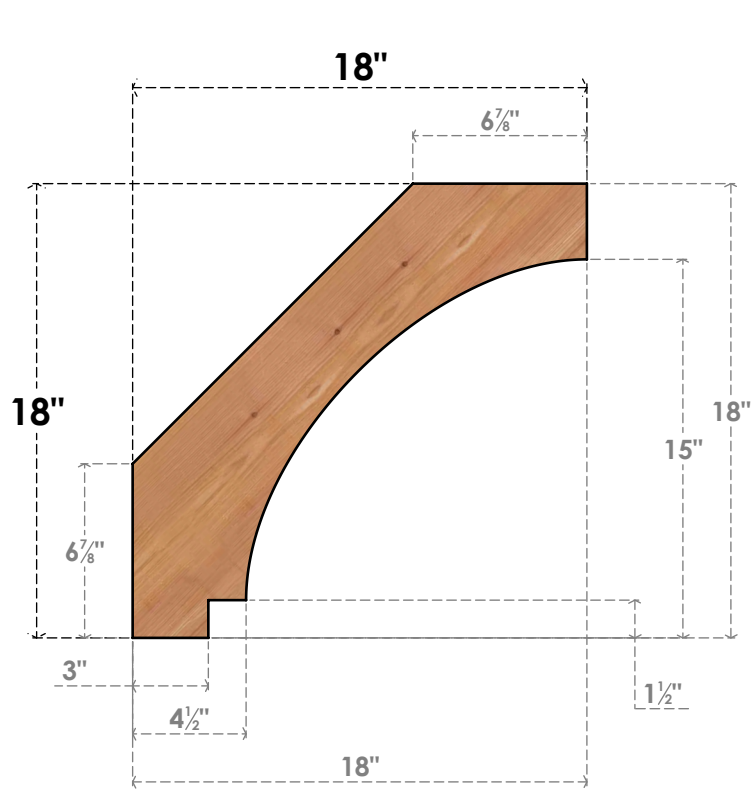

# BRC04X18X18IMP00SWR

3 1/2"W X 18"D X 18"H IMPERIAL SMOOTH BRACE, WESTERN RED CEDAR

**SIDE**

**FRONT**

EKENA MILLWORK  
2300 WEST MAIN ST.  
CLARKSVILLE, TX 75426  
TOLL FREE: 866-607-0453  
WWW.EKENAMILLWORK.COM

**NOTES**

1. INSTALLATION TO BE COMPLETED IN ACCORDANCE WITH MANUFACTURER'S SPECIFICATIONS.
2. DRAWING MAY NOT BE TO SCALE
3. THIS DRAWING IS INTENDED FOR DESIGN AND PLANNING PURPOSES ONLY.
4. ALL INFORMATION CONTAINED HEREIN WAS CURRENT AT THE TIME OF DEVELOPMENT BUT MUST BE REVIEWED AND APPROVED BY THE PRODUCT MANUFACTURER TO BE CONSIDERED ACCURATE.
5. PRODUCTS ARE NOT KILN DRIED. THIS ITEM IS UNIQUE AND WILL CONTAIN THE NATURAL VARIATIONS THAT THE WOOD SPECIES OFFERS. THIS MAY RESULT IN VARIATIONS UP TO 1/4"