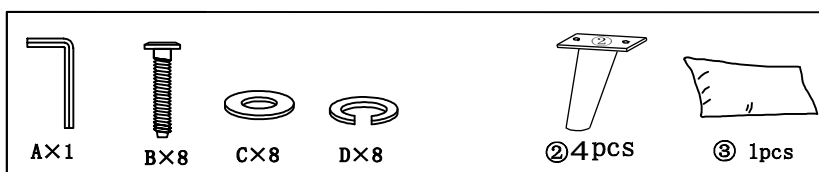

HOMEDETAIL

Assembly Guide (Item Code 51715/51716 /51717/51720/51721)

Before You Begin:

- ✓ Please take a moment to read through this leaflet and follow the simple step-by-step guide.
- ✓ Carefully check that you have all parts before starting assembly.
- ✓ Keep fixtures & fittings out of children's reach and ensure children stay away from the construction area.
- ✓ Retain these instructions for future reference. Most of the time, you will find the parts stored underside the sofa bed. Please turn the sofa bed upside down to locate the Zig or Velcro.
- ✓ In the unlikely event of an issue with your product, please provide the PO number, item code, and part number.
- ✓ Do not discard the packaging until the contents have been fully assembled.
- ✓ Exercise caution when moving the furniture and avoid dragging the sofa bed, as this may damage both the furniture and the flooring.
- ✓ New product odors are perfectly normal and a natural part of the manufacturing process. Allow some time for your new piece of furniture to settle, and the odor will disappear naturally.
- ✓ The lighting, size, and existing décor of a room may cause the product color to appear different from the website images.

If you have any questions, please contact our customer service team for help.

ASSEMBLY INSTRUCTION

51715/51716
/51717/5172
0/51721

Spare Parts List

5*25*66mm
A×1

φ8*20mm
B×8

φ8*17mm
C×8

M8
D×8

② 4pcs

③ 1pcs

④ 1pcs

Box 1/1

①

2

3

4