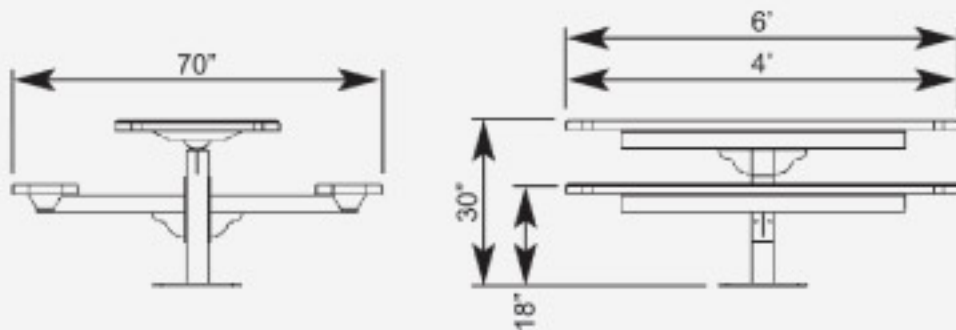

337SM-P6

Description

The heavy duty pedestal table has a 4" square center post and 3" square arm posts. Table comes in 4' and 6' lengths. Also ADA compliant. Available in inground or surface mount.

Frame

- 4" x 4" Square Main Post
- 3" x 3" Square Arm Post
- All MIG Welded Frame

Hardware

- All Stainless Steel

Frame Options

- For Inground Add (S) - i.e.(337S)
- For Surface Mount Add (SM) - i.e.(337SM)
- See Page 95 For Coating Options

Planking Options

- See Page 97 For Thermoplastic Colors

Dimensions

Part #	Plank Depiction	Length
337-V4 	<u>DIAMOND</u> 	4'
337-V6 		6'
337-VR4 	<u>DIAMOND ROLLED</u> 	4'
337-VR6 		6'
337-P4 	<u>PERFORATED</u> 	4'
337-P6 		6'
337-PR4 	<u>PERFORATED ROLLED</u> 	4'
337-PR6 		6'