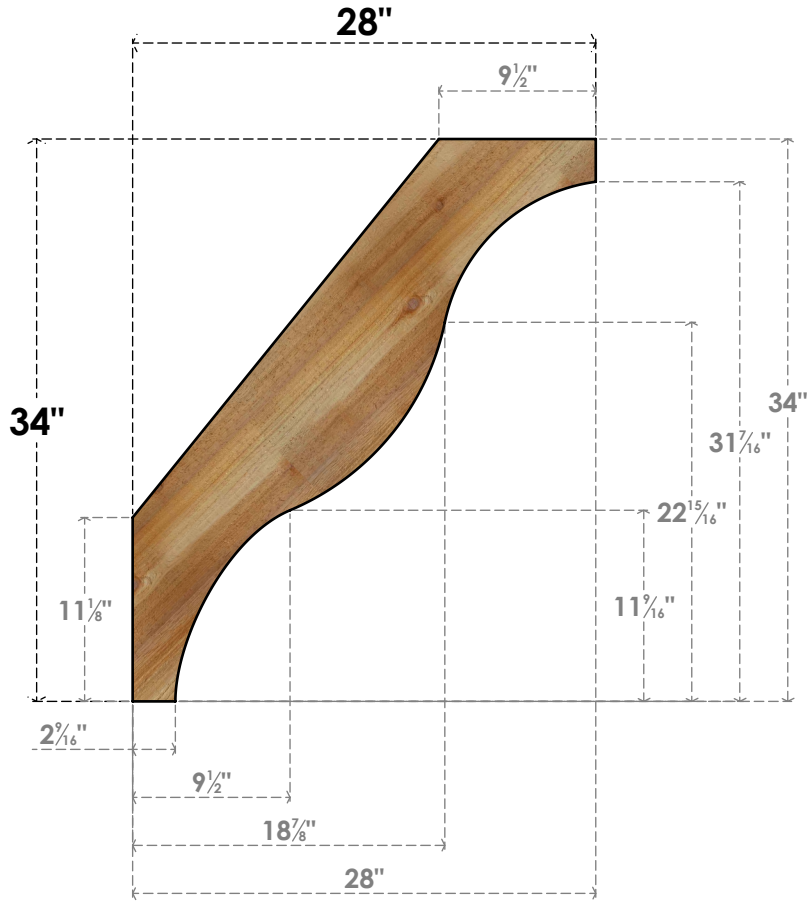

BRC06X28X34FST00RWR

6"W X 28"D X 34"H FUNSTON ROUGH SAWN BRACE, WESTERN RED CEDAR

SIDE

FRONT

EKENA MILLWORK
 2300 WEST MAIN ST.
 CLARKSVILLE, TX 75426
 TOLL FREE: 866-607-0453
 WWW.EKENAMILLWORK.COM

NOTES

1. INSTALLATION TO BE COMPLETED IN ACCORDANCE WITH MANUFACTURER'S SPECIFICATIONS.
2. DRAWING MAY NOT BE TO SCALE
3. THIS DRAWING IS INTENDED FOR DESIGN AND PLANNING PURPOSES ONLY.
4. ALL INFORMATION CONTAINED HEREIN WAS CURRENT AT THE TIME OF DEVELOPMENT BUT MUST BE REVIEWED AND APPROVED BY THE PRODUCT MANUFACTURER TO BE CONSIDERED ACCURATE.
5. PRODUCTS ARE NOT KILN DRIED. THIS ITEM IS UNIQUE AND WILL CONTAIN THE NATURAL VARIATIONS THAT THE WOOD SPECIES OFFERS. THIS MAY RESULT IN VARIATIONS UP TO 1/4"