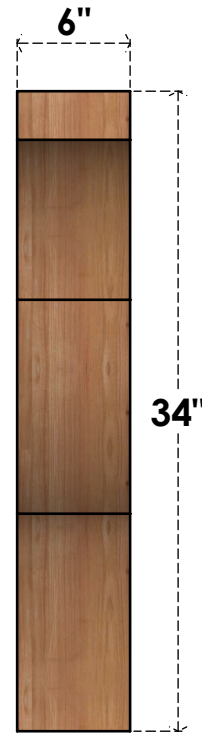

BRC06X28X34FST00RWR

6"W X 28"D X 34"H FUNSTON ROUGH SAWN BRACE, WESTERN RED CEDAR

SIDE

FRONT

EKENA MILLWORK
 2300 WEST MAIN ST.
 CLARKSVILLE, TX 75426
 TOLL FREE: 866-607-0453
 WWW.EKENAMILLWORK.COM

NOTES

1. INSTALLATION TO BE COMPLETED IN ACCORDANCE WITH MANUFACTURER'S SPECIFICATIONS.
2. DRAWING MAY NOT BE TO SCALE
3. THIS DRAWING IS INTENDED FOR DESIGN AND PLANNING PURPOSES ONLY.
4. ALL INFORMATION CONTAINED HEREIN WAS CURRENT AT THE TIME OF DEVELOPMENT BUT MUST BE REVIEWED AND APPROVED BY THE PRODUCT MANUFACTURER TO BE CONSIDERED ACCURATE.
5. PRODUCTS ARE NOT KILN DRIED. THIS ITEM IS UNIQUE AND WILL CONTAIN THE NATURAL VARIATIONS THAT THE WOOD SPECIES OFFERS. THIS MAY RESULT IN VARIATIONS UP TO 1/4"