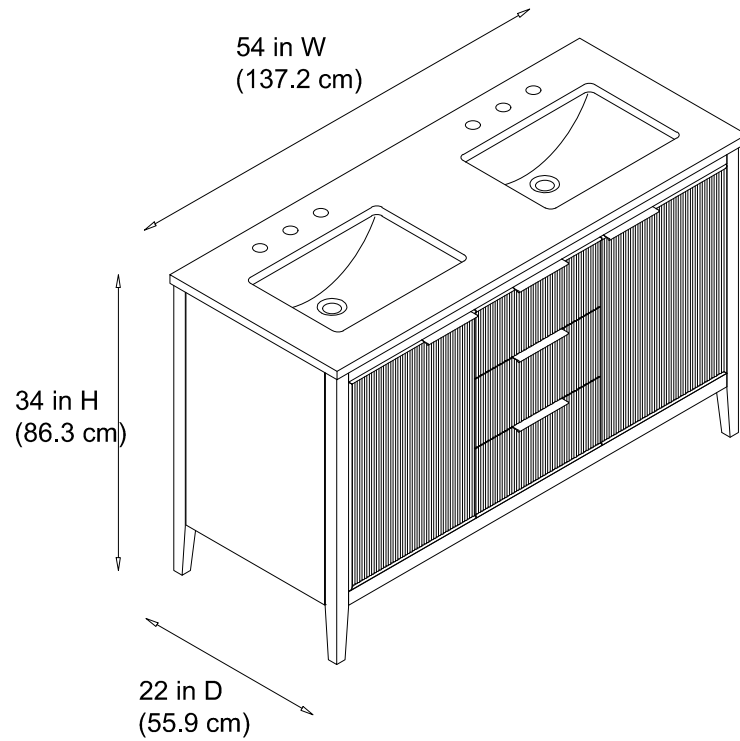

54-D" Bathroom Vanity

54 in. W x 22 in. D x 34 in. H
(137.2 cm x 55.9 cm x 86.3 cm)

Top View

Back View