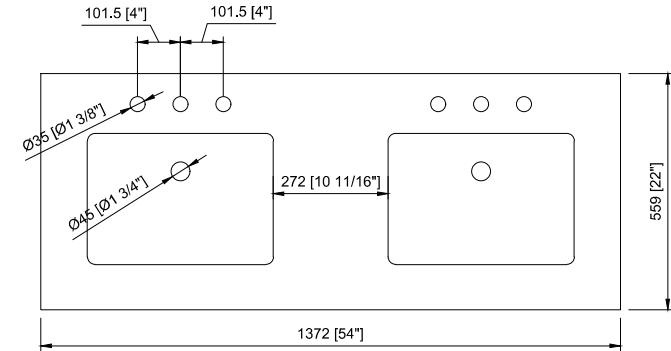

54-D" Bathroom Vanity

54 in. W x 22 in. D x 34 in. H
(137.2 cm x 55.9 cm x 86.3 cm)

Top View

Back View