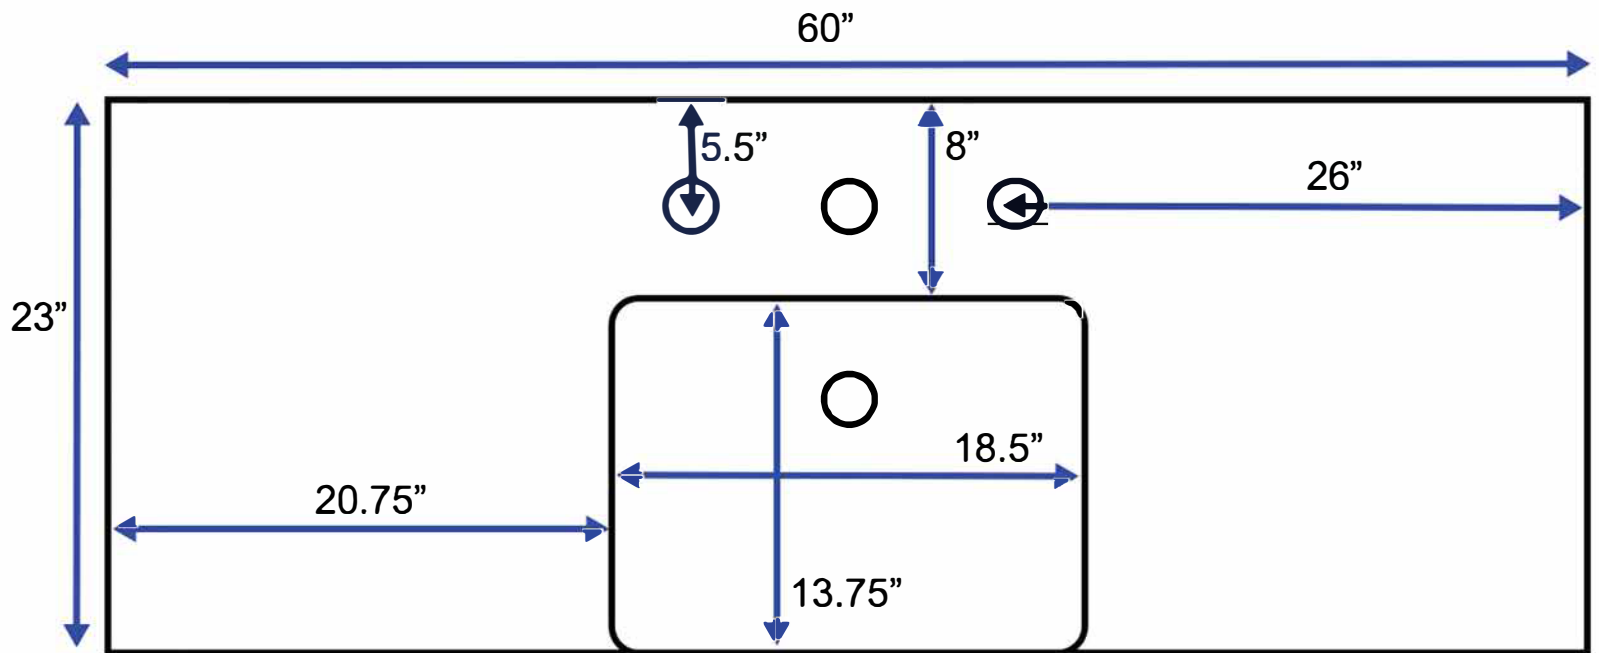

60-inch Single Vanity (Top View)

All measurements are approximate and rounded to the nearest quarter inch.
Please allow for a slight margin of error.