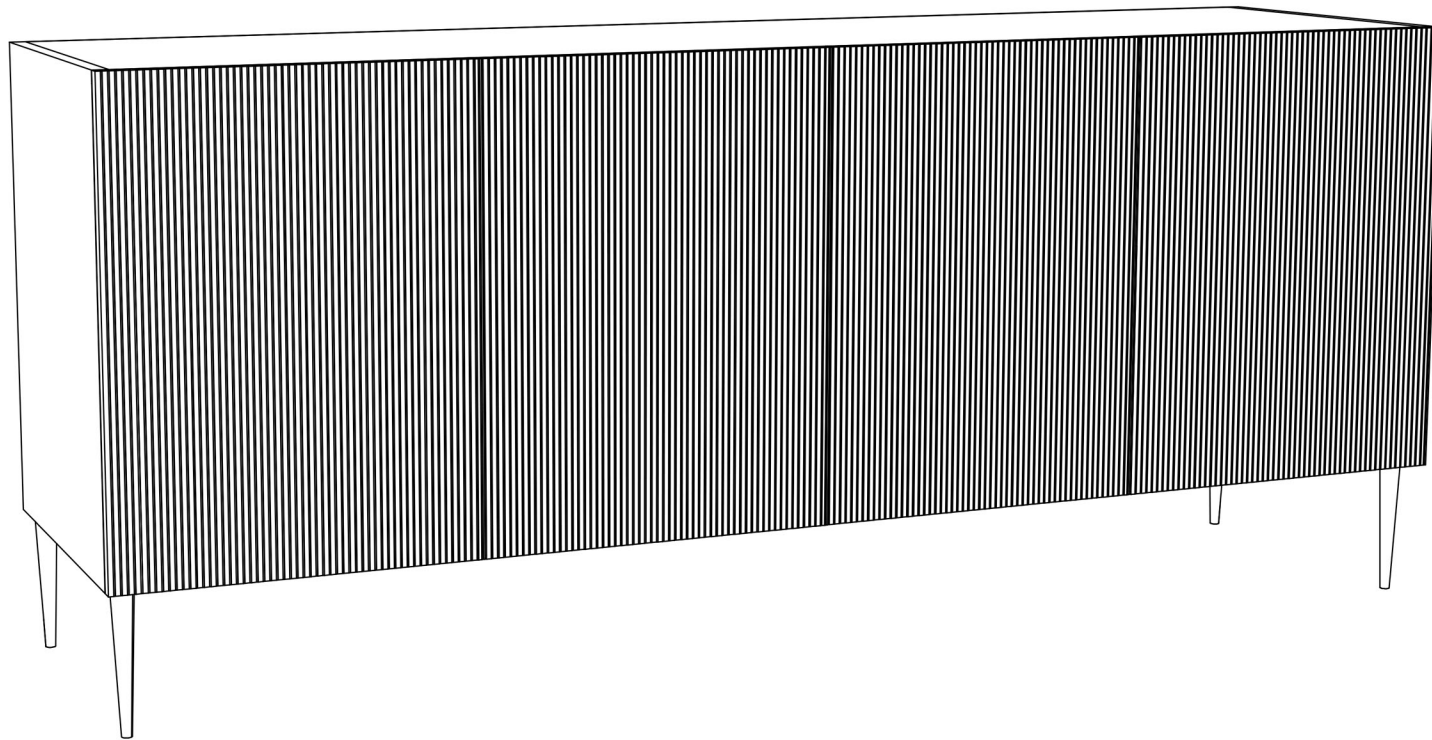

ASSEMBLY INSTRUCTIONS.

BROGAN SIDEBOARD

THANK YOU FOR YOUR PURCHASE!

PARTS AND HARDWARE.

PARTS LIST

No.	DESCRIPTION	IMAGE	QTY
1.	CABINET		01
2.	LEGS		04

HARDWARE LIST

No.	DESCRIPTION	IMAGE	QTY
3.	ALLEN KEY BOLT		12
4.	FLAT WASHER		12
5.	ALLEN KEY		01

NOTES.

Thank you for purchasing this quality product! Be sure to check all packing material carefully for small part that may have come loose inside the carton during shipping.

Caution: The item is heavy, assembly should be performed by two people.