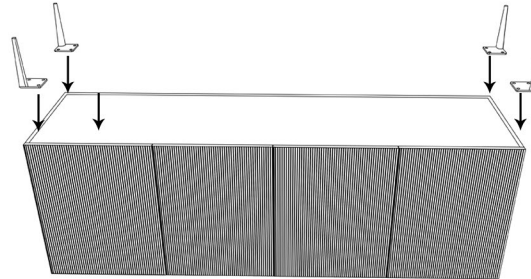

PARTS AND HARDWARE.

PARTS LIST

No.	DESCRIPTION	IMAGE	QTY
1.	CABINET		01
2.	LEGS		04

HARDWARE LIST

No.	DESCRIPTION	IMAGE	QTY
3.	ALLEN KEY BOLT		12
4.	FLAT WASHER		12
5.	ALLEN KEY		01

NOTES.

Thank you for purchasing this quality product! Be sure to check all packing material carefully for small part that may have come loose inside the carton during shipping.

Caution: The item is heavy, assembly should be performed by two people.

STEP-1