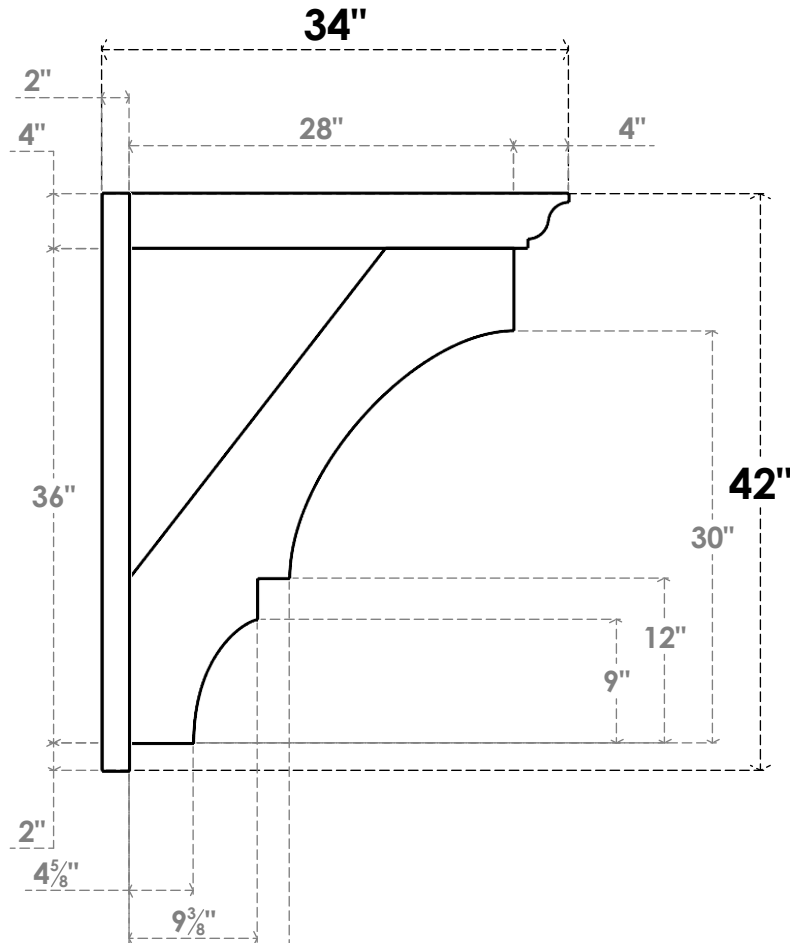

ITEM NUMBER: OUTUROC040X060X34000X42000X040X020X040BOA04RCPR

4"W TOP X 6"W BACK X 34"D X 42"H X 4"T TOP X 2"T BACK TIMBERTHANE ROUGH CEDAR BALBOA FAUX WOOD OPEN OUTLOOKER, TRADITIONAL TOP AND BLOCK BACK, 4"W CLOSED BRACE, PRIMED TAN

SIDE PROFILE

FRONT PROFILE

ISOMETRIC

GENERATED DATE : 07/05/2023

EKENA MILLWORK
2300 WEST MAIN ST.
CLARKSVILLE, TX 75426
TOLL FREE: 866-607-0453
WWW.EKENAMILLWORK.COM

NOTES

1. INSTALLATION TO BE COMPLETED IN ACCORDANCE WITH MANUFACTURER'S SPECIFICATIONS.
2. DRAWING MAY NOT BE TO SCALE
3. THIS DRAWING IS INTENDED FOR DESIGN AND PLANNING PURPOSES ONLY.
4. ALL INFORMATION CONTAINED HEREIN WAS CURRENT AT THE TIME OF DEVELOPMENT BUT MUST BE REVIEWED AND APPROVED BY THE PRODUCT MANUFACTURER TO BE CONSIDERED ACCURATE.
5. TIMBERTHANE ARCHITECTURAL PRODUCTS ARE MADE FROM HIGH DENSITY URETHANE AND COME FACTORY PRIMED