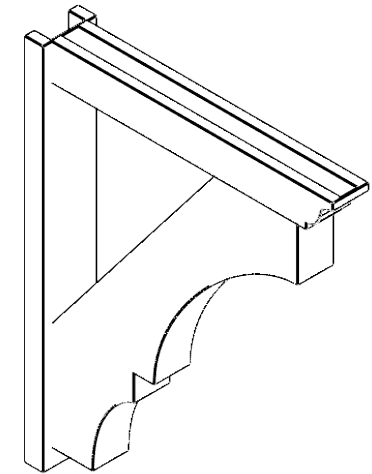

ITEM NUMBER: OUTUROC040X060X34000X42000X040X020X040BOA04RCPR

4"W TOP X 6"W BACK X 34"D X 42"H X 4"T TOP X 2"T BACK TIMBERTHANE ROUGH CEDAR BALBOA FAUX WOOD OPEN OUTLOOKER, TRADITIONAL TOP AND BLOCK BACK, 4"W CLOSED BRACE, PRIMED TAN

SIDE PROFILE

FRONT PROFILE

ISOMETRIC

GENERATED DATE : 07/05/2023

EKENA MILLWORK
2300 WEST MAIN ST.
CLARKSVILLE, TX 75426
TOLL FREE: 866-607-0453
WWW.EKENAMILLWORK.COM

NOTES

1. INSTALLATION TO BE COMPLETED IN ACCORDANCE WITH MANUFACTURER'S SPECIFICATIONS.
2. DRAWING MAY NOT BE TO SCALE
3. THIS DRAWING IS INTENDED FOR DESIGN AND PLANNING PURPOSES ONLY.
4. ALL INFORMATION CONTAINED HEREIN WAS CURRENT AT THE TIME OF DEVELOPMENT BUT MUST BE REVIEWED AND APPROVED BY THE PRODUCT MANUFACTURER TO BE CONSIDERED ACCURATE.
5. TIMBERTHANE ARCHITECTURAL PRODUCTS ARE MADE FROM HIGH DENSITY URETHANE AND COME FACTORY PRIMED