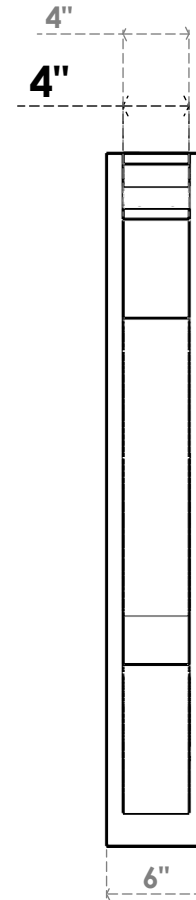

ITEM NUMBER: OUTUROC040X060X34000X42000X040X020X040BOA04RCPR

4"W TOP X 6"W BACK X 34"D X 42"H X 4"T TOP X 2"T BACK TIMBERTHANE ROUGH CEDAR BALBOA FAUX WOOD OPEN OUTLOOKER, TRADITIONAL TOP AND BLOCK BACK, 4"W CLOSED BRACE, PRIMED TAN

SIDE PROFILE

FRONT PROFILE

ISOMETRIC

GENERATED DATE : 07/05/2023

EKENA MILLWORK
2300 WEST MAIN ST.
CLARKSVILLE, TX 75426
TOLL FREE: 866-607-0453
WWW.EKENAMILLWORK.COM

NOTES

1. INSTALLATION TO BE COMPLETED IN ACCORDANCE WITH MANUFACTURER'S SPECIFICATIONS.
2. DRAWING MAY NOT BE TO SCALE
3. THIS DRAWING IS INTENDED FOR DESIGN AND PLANNING PURPOSES ONLY.
4. ALL INFORMATION CONTAINED HEREIN WAS CURRENT AT THE TIME OF DEVELOPMENT BUT MUST BE REVIEWED AND APPROVED BY THE PRODUCT MANUFACTURER TO BE CONSIDERED ACCURATE.
5. TIMBERTHANE ARCHITECTURAL PRODUCTS ARE MADE FROM HIGH DENSITY URETHANE AND COME FACTORY PRIMED