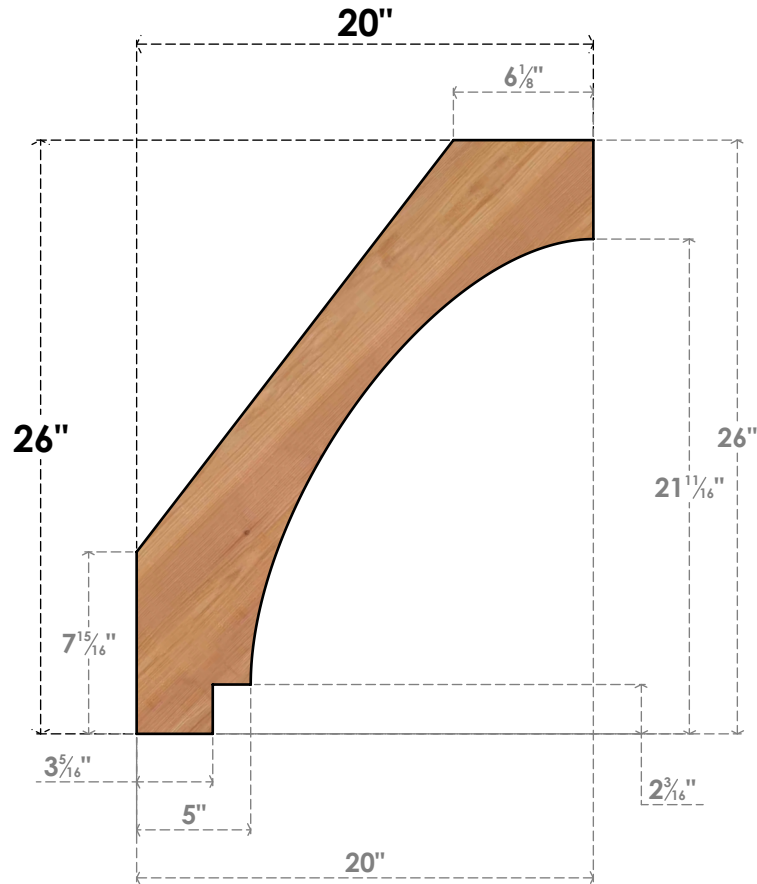

BRC06X20X26IMP00SWR

5 1/2"W X 20"D X 26"H IMPERIAL SMOOTH BRACE, WESTERN RED CEDAR

SIDE

FRONT

EKENA MILLWORK
 2300 WEST MAIN ST.
 CLARKSVILLE, TX 75426
 TOLL FREE: 866-607-0453
 WWW.EKENAMILLWORK.COM

NOTES