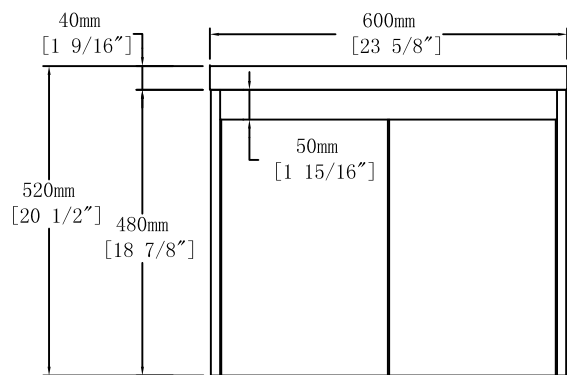

Top View

Front View

Side View

Item NO.

BV B120 A24 GWH

Version

V1

Project