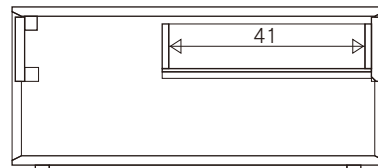

Measurements

Dimension : 80 cm / 80 cm / 35 cm
Weight : 41 kg

Packaging

Box : 82 cm / 82 cm / 37cm
Weight : 43 kg
Volume : 0,249 cbm

*Also available in Teak

Ethnicraft

Technical Drawing

CLOSE VIEW

FRONT VIEW

SIDE VIEW

INSIDE VIEW

FRONT VIEW

SIDE VIEW

Lifestyle image