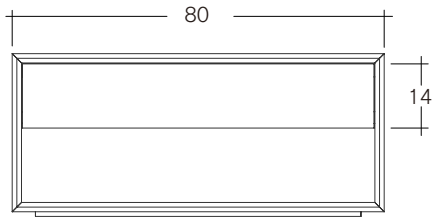

Measurements

Dimension : 80 cm / 80 cm / 35 cm
Weight : 41 kg

Packaging

Box : 82 cm / 82 cm / 37cm
Weight : 43 kg
Volume : 0,249 cbm

*Also available in Teak

Ethnicraft

Technical Drawing

CLOSE VIEW

FRONT VIEW

SIDE VIEW

INSIDE VIEW

FRONT VIEW

SIDE VIEW

Lifestyle image