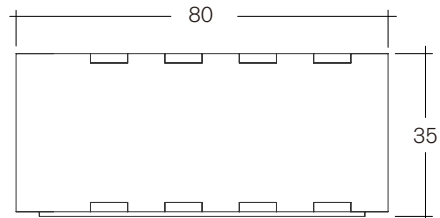

Measurements

Dimension : 80 cm / 80 cm / 35 cm
Weight : 41 kg

Packaging

Box : 82 cm / 82 cm / 37cm
Weight : 43 kg
Volume : 0,249 cbm

*Also available in Teak

Ethnicraft

Technical Drawing

CLOSE VIEW

FRONT VIEW

SIDE VIEW

INSIDE VIEW

FRONT VIEW

SIDE VIEW

Lifestyle image