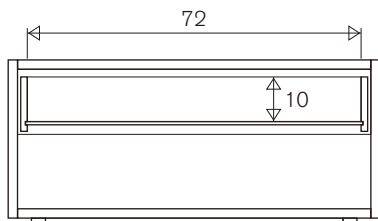

Measurements

Dimension : 80 cm / 80 cm / 35 cm
Weight : 41 kg

Packaging

Box : 82 cm / 82 cm / 37cm
Weight : 43 kg
Volume : 0,249 cbm

*Also available in Teak

Ethnicraft

Technical Drawing

CLOSE VIEW

FRONT VIEW

SIDE VIEW

INSIDE VIEW

FRONT VIEW

SIDE VIEW

Lifestyle image