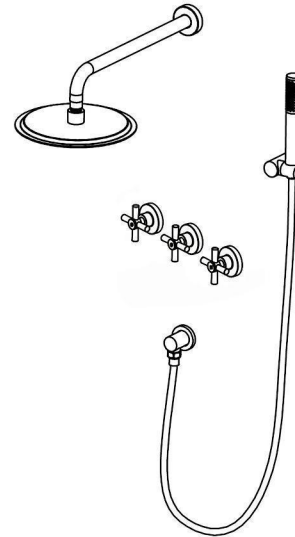

DC

Designer Collection

User's Manual

INSTALLATION STEPS

5. Mount Holder for top sprayer, outlet for top sprayer and holder for handheld sprayer. Convolve teflon taperround screw.

6. Mount Top sprayer and Handheld sprayer.

The image shown here is indicative only, you can install the height according to your needs.

CLEANING CARE

In order to keep the appearance of product clean, bright and good performance, please take care of the product as follows;

1. Rinse with water only and dry with soft cotton cloth;
2. Use mild liquid and colorless glass cleaner to remove surface dirt and scale film, or use polish without abrasive effect;
3. Do not use abrasive detergent, polish, emery cloth, paper towel or scraper, etc;
4. Do not use acid cleaner, or cleaner and soap with insoluble gran etc;
5. In the process of use, mud may accumulate in the bubbler and make the water flow show, The bubbler can be unscrewed, rinsed with water, and then installed back in place.