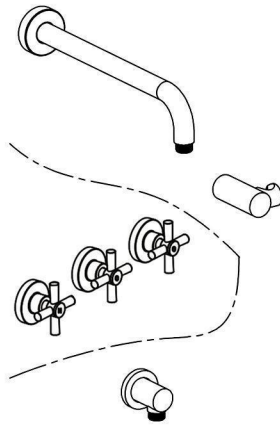

DC

Designer Collection

User's Manual

INSTALLATION STEPS

5. Mount Holder for top sprayer, outlet for top sprayer and holder for handheld sprayer. Convolve teflon taperround screw.

6. Mount Top sprayer and Handheld sprayer.

The image shown here is indicative only, you can install the height according to your needs.

CLEANING CARE

In order to keep the appearance of product clean, bright and good performance, please take care of the product as follows;