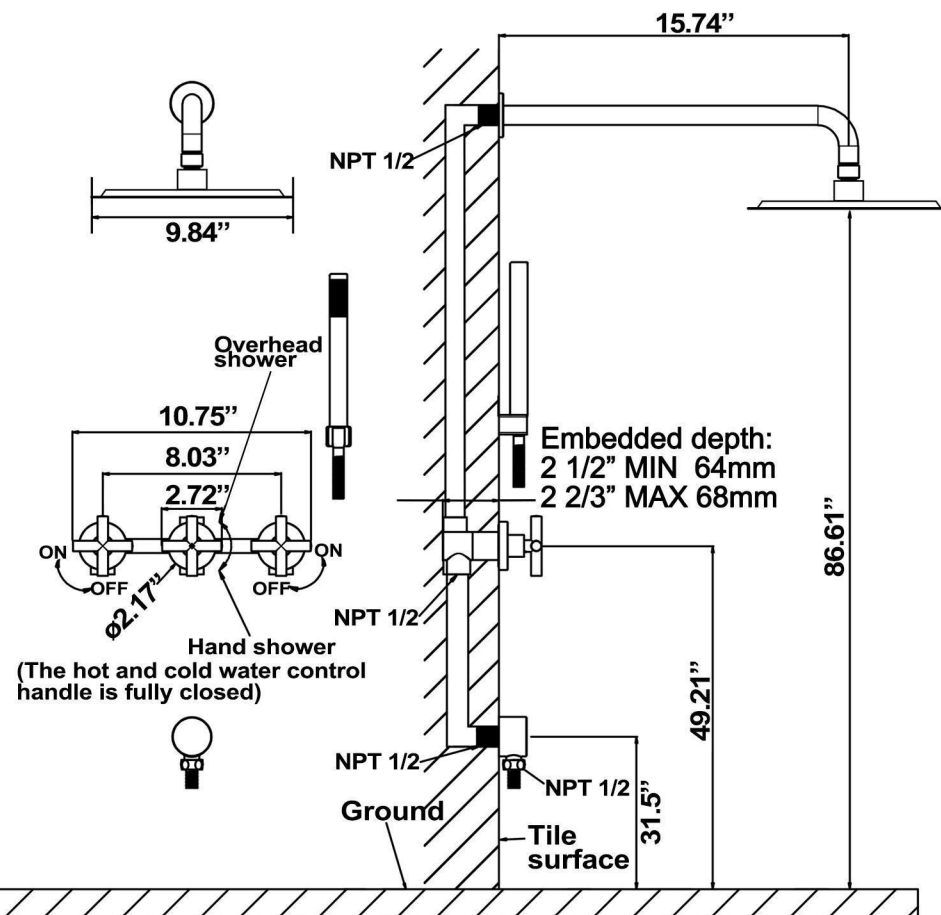

DC

Designer Collection

User's Manual

INSTALLATION STEPS

5. Mount Holder for top sprayer, outlet for top sprayer and holder for handheld sprayer. Convolve teflon taperround screw.

6. Mount Top sprayer and Handheld sprayer.

The image shown here is indicative only, you can install the height according to your needs.

CLEANING CARE

In order to keep the appearance of product clean, bright and good performance, please take care of the product as follows;