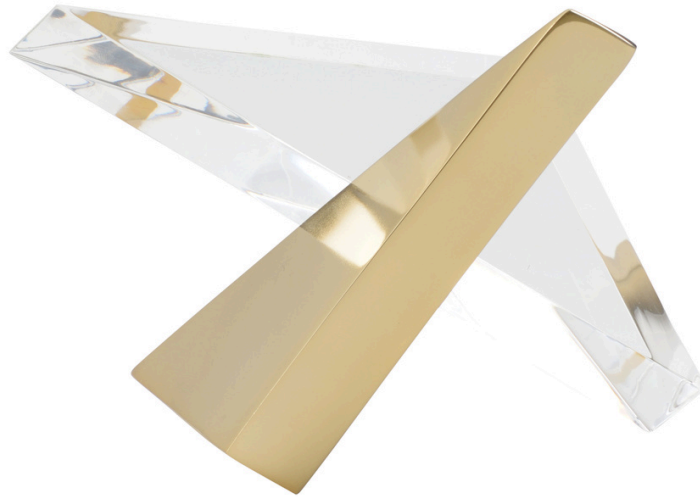

WILDWOOD CHELSEA HOUSE

302596 • Zana Sculpture

5.25h x 8.25w x 8.25d

Acrylic

Clear/Polished Brass

Zana Sculpture is a geometric tabletop accent that enhances any space. a mixture of clear acrylic and polished brass metal combine to create this playful design.