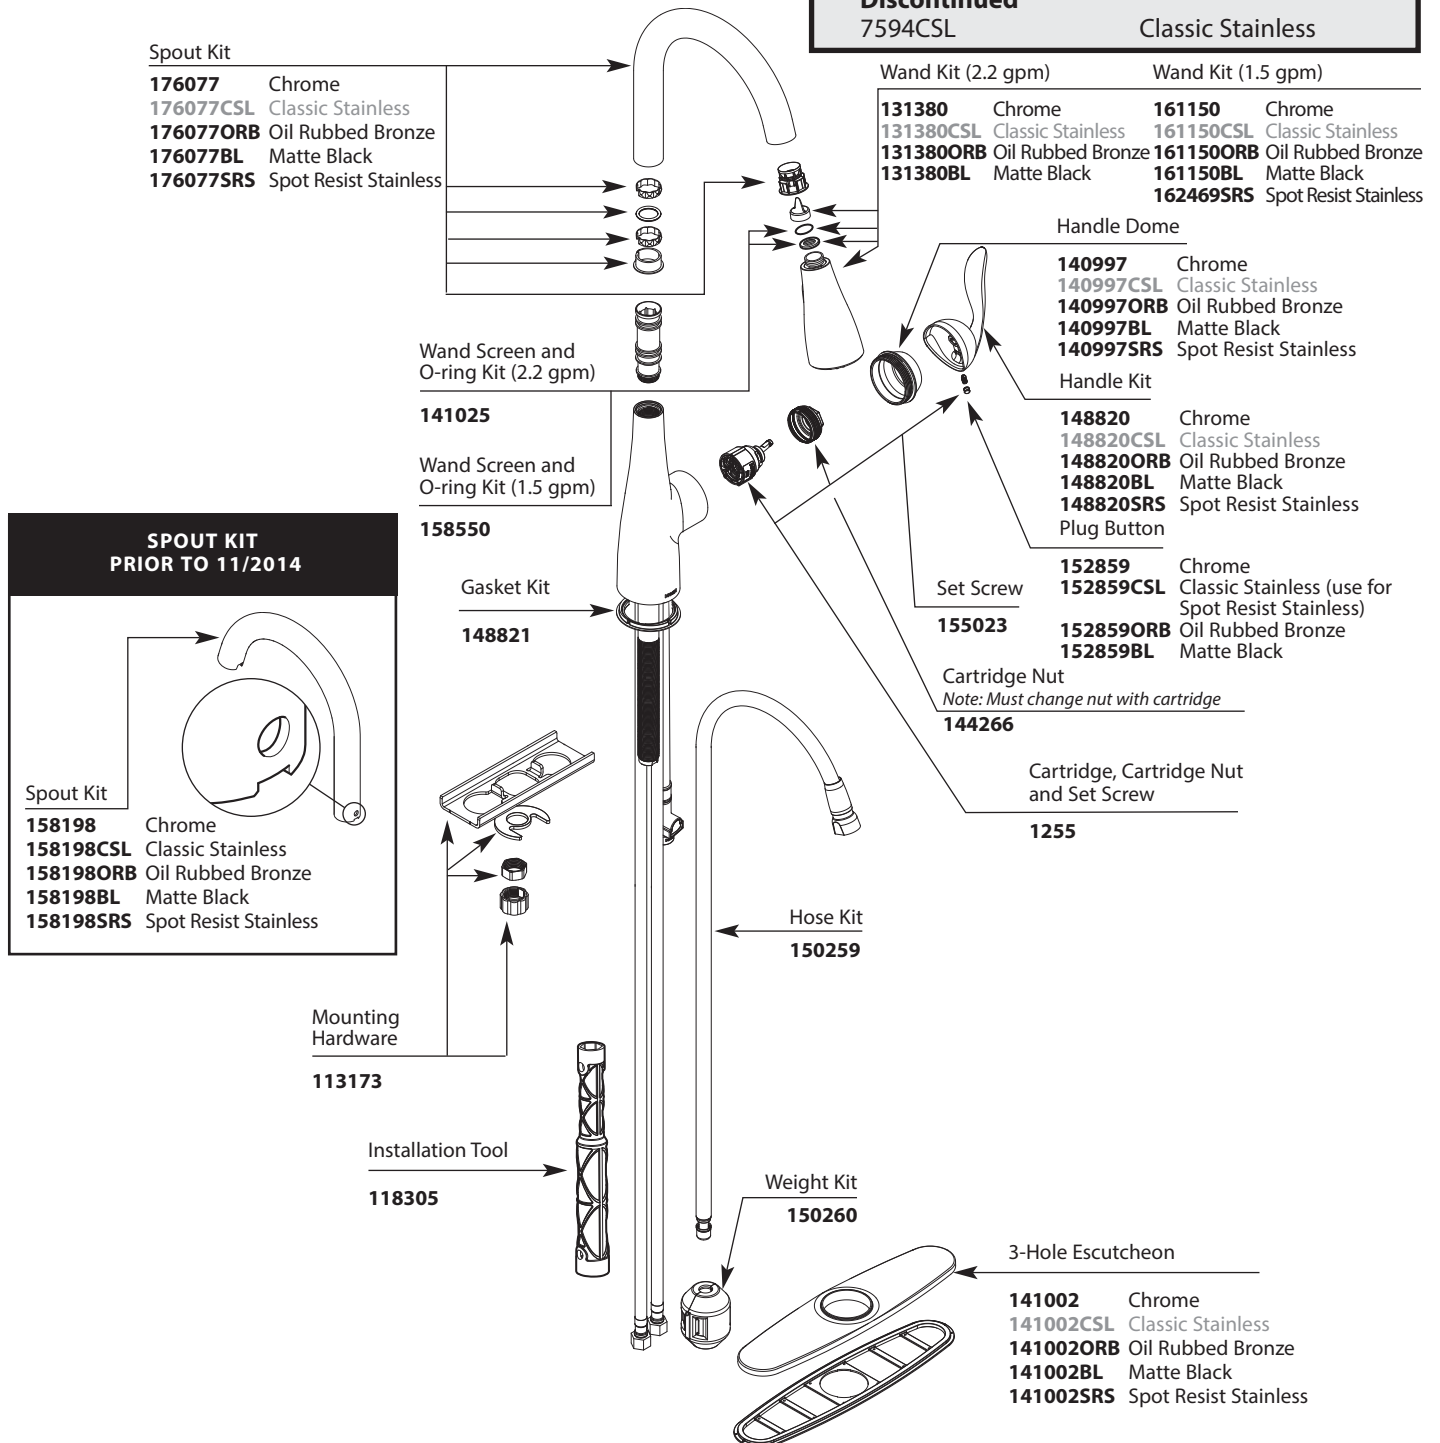

Buy it for looks. Buy it for life.®

■ Order by Part Number

*There is more than 1 version of this model.
Page down to identify the version you have.*

Illustrated Parts

ARBOR™ Single-Handle High Arc Pulldown Kitchen Faucet	
MODELS	FINISH
7594C	Chrome
7594ORB	Oil Rubbed Bronze
7594BL	Matte Black
7594SRS	Spot Resist Stainless
Discontinued 7594CSL	Classic Stainless

Buy it for looks. Buy it for life.®

■ Order by Part Number

Illustrated Parts

ARBOR™ Single-Handle High Arc Pulldown Kitchen Faucet	
MODELS	FINISH
7594C	Chrome
7594CSL	Classic Stainless
7594ORB	Oil Rubbed Bronze
7594BL	Matte Black
7594SRS	Spot Resist Stainless