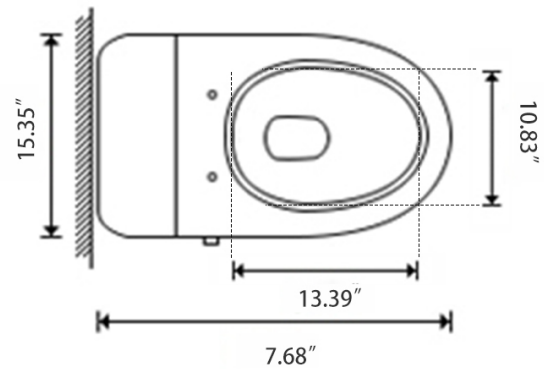

Dimension/Specification

Sku RX-T05W