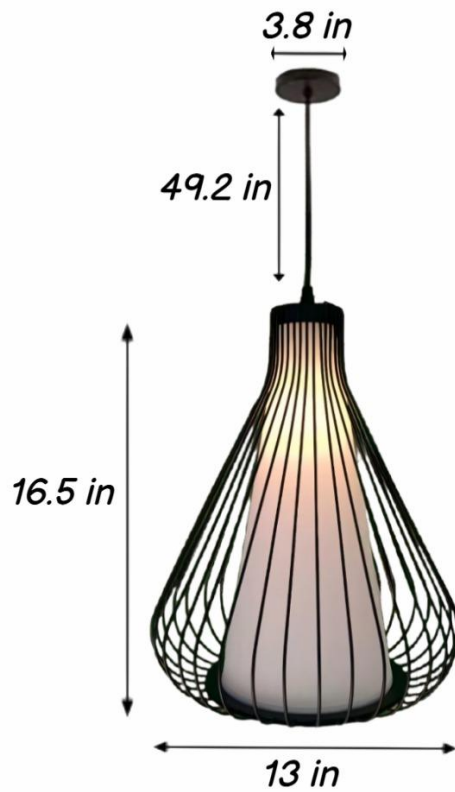

PRODUCT INFORMATION

E26 X 1

(including 4W warm light bulb)

57 in

Product Information:

Lamp head model: E26, 60 watt bulb

Material: wrought iron+fabric

Lamp body: Black wrought iron

Lampshade: white fabric

Features: Adjustable lamp head height