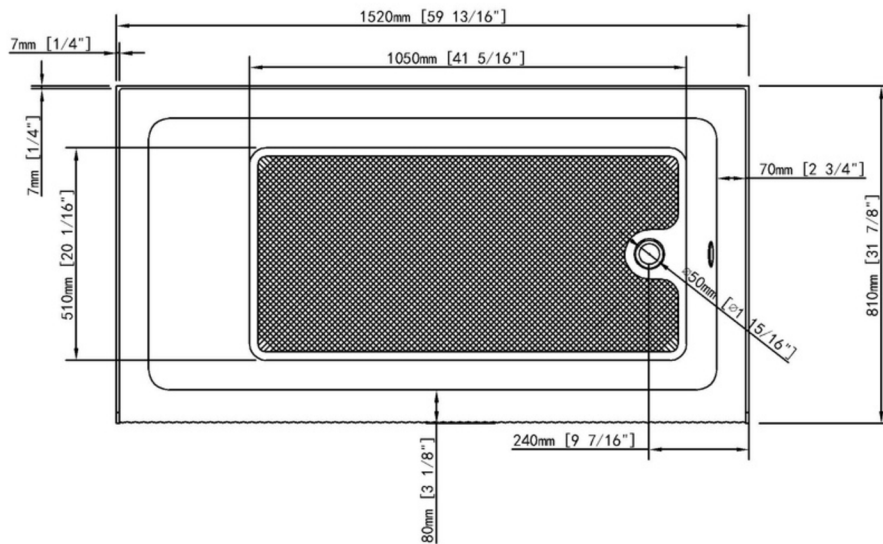

BLISS-R

60" X 32" Rectangular 3-Wall Alcove Bathtub
GLOSSY WHITE

CONDRIIS

For bulk purchase or check out other models
please contact: