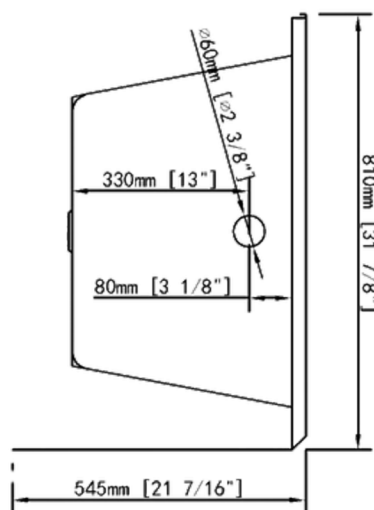

BLISS-R

60" X 32" Rectangular 3-Wall Alcove Bathtub
GLOSSY WHITE

CONDRIIS

For bulk purchase or check out other models
please contact: