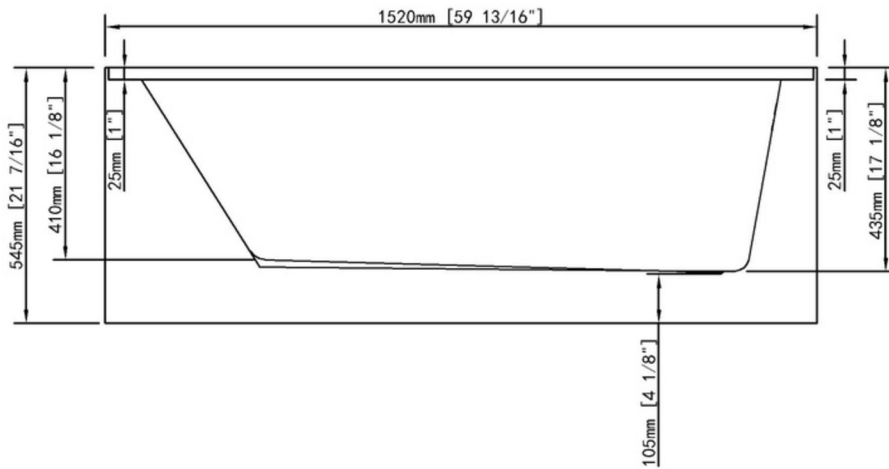

BLISS-R

60" X 32" Rectangular 3-Wall Alcove Bathtub
GLOSSY WHITE

CONDRIIS

For bulk purchase or check out other models
please contact: