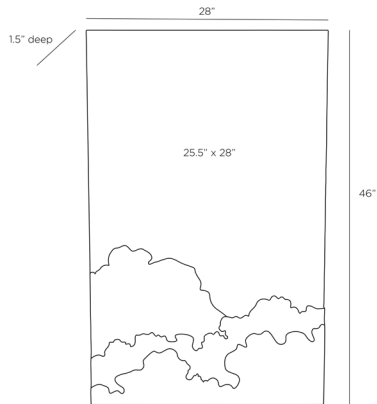

ARTERIO RS

STORM CLOUDS MIRROR

BARRY DIXON

GDWMI01
H: 46 IN, W: 28 IN, D: 1.5 IN
Bronze
Contract Suitable As Is

A new mirror we just haven't seen before. The mixed metal finishes on the cloud silhouette base hold the antiqued mirror together. The low horizon line of the bronze and antique brass base leaves unencumbered reflection for the upper area. Artwork as well as a useful piece, use in a powder room or over a hallway console to magnify space and light. The mirror is fitted with a cleat for hanging. Finishes will vary.

APPEARANCE

Material	Iron, Mirror
Finish	Antique, Antique Brass
Finish Will Vary	true
Top Coat/Sealant	false

DIMENSIONS

Mirror Size	H: 25.5 IN, W: 28 IN
-------------	----------------------

SHIPPING

Shipping Requirements	TruckShip
Product Weight	45 LBS
Gross Weight 1	64 LBS
Shipping Box 1	H: 49.21 IN, L: 30.71 IN, W: 5.91 IN

ADDITIONAL INFO

Features	T-Screw Hardware Included
Hanger Position	Vertical Only
Hanger Type	Security Cleat
Hanger Size	18"

CONTRACT

Contract Suitable	true
-------------------	------