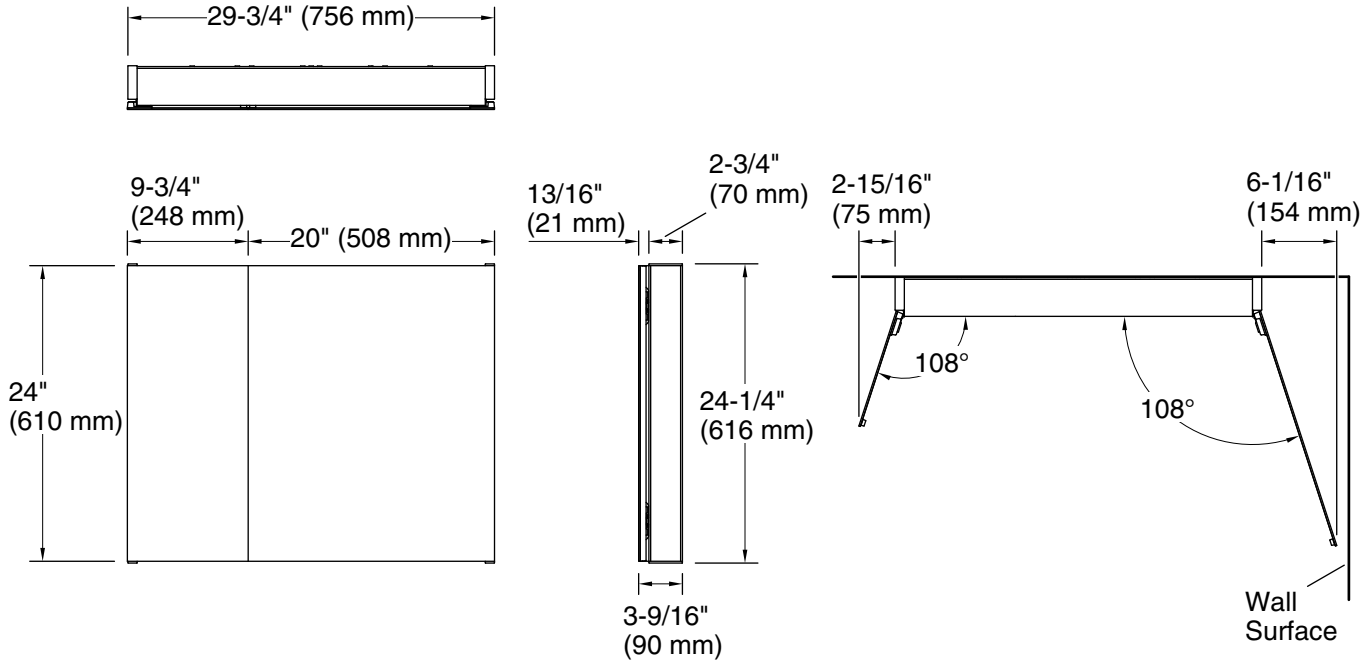

Features

- Innovative staggered shelf layout fits tall and short items.
- Deep shelves hold large containers.
- Low-profile design hugs the wall for a clean look.
- Mirror-front door with reflective mirrored interior.
- Three fixed shelves—one full width and two partial.
- Two-way adjustable hinges with 108° opening capability for easy cabinet access.

Material

- Rustproof aluminum.

Installation

- Easy surface-mount installation—no wall cutting.
- Reversible: install as left- or right-hinge swing.
- Includes mounting hardware.
- Includes two reversible side panel kits (White and Grey) to match your decor.

Color	Code	Description
-------	------	-------------

	DA1	Dark Anodized Aluminum
---	-----	------------------------

Technical Information

All product dimensions are nominal.

Mirror type: Wall-mount

Notes

Install this product according to the installation instructions.

When determining the height of the cabinet, ensure the mirrored door will clear all obstacles (such as a faucet). A minimum distance of 3" (76 mm) is required.

This cabinet is designed for either right or left door swing. Check for obstructions.