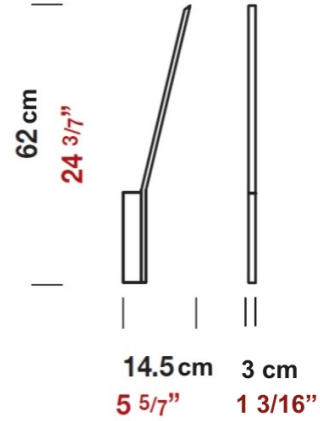

Date: _____ Project: _____
Fixture Type: _____ Specifier/Rep: _____

Certified by Standards
us CSA certified, listed to UL & CSA

Exact Measurements: Metric

Model:	D8-3310
New:	Yes
Installation:	Surface - Wall
Light Color:	Warm White
Color Temperature:	3000K
Nominal Lumen:	1200lm
Fixture Finish:	Black
Lamp Type:	LED
Total Wattage:	11W
Lamp Voltage:	120Vac
IP Rating:	IP20
Width:	3cm / 1 3/16"
Length:	14.5cm/ 5 5/7"
Height:	62cm / 24 3/7"
Power Supply:	Integral LED driver (700mA) (Dimming and 277V options available with remote driver upon request)

Additional Details

This fixture is compatible with J-Box Concealer kit. See Accessories.

Accessories

J-Box Concealer - [D8-9041] -- 104mm / 4 1/8"

Alternative Finish Models

Ypsilon - Wall - Surface - [D8-3309] -- 14.5cm / 5 5/7" - 11W - LED - 3000K - White