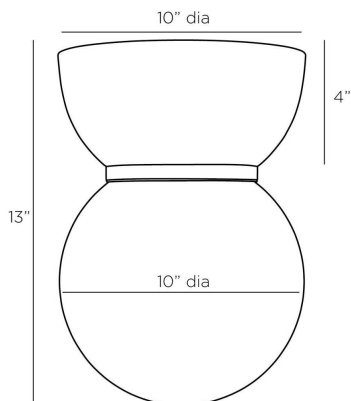

# ARTERIO RS

## BRYN FLUSH MOUNT

DFC09

H: 13 IN, Dia: 10.00 IN

Matte Swirl

Matte swirl glass lends a lively effect to our spherical flush mount. Anchored by a tapered mount with an English bronze steel band accent, it resembles an upside-down snow globe. Damp-rated, although limited covered outdoor conditions may affect finish. Finish will vary.

### DIMENSIONS

Canopy	H: 4 IN, Dia: 10.00 IN
--------	------------------------

### SHIPPING

Product Weight	13.7 lbs
Gross Weight 1	16.9 lbs
Shipping Box 1	H: 18.7 IN, L: 23.4 IN, W: 14.3 IN