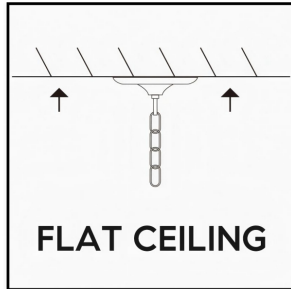

PRODUCT DIMENSIONS

EASY TO INSTALL

110V

60W 60W MAX VOLTAGE