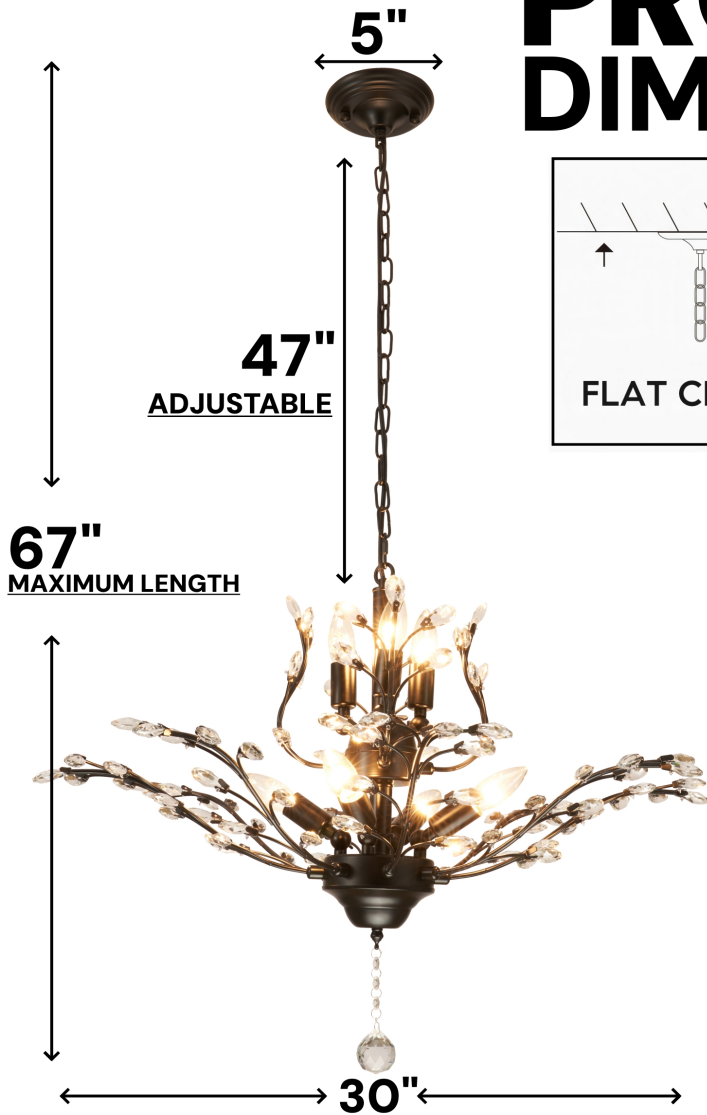

PRODUCT DIMENSIONS

EASY TO INSTALL

110V

60W 60W MAX VOLTAGE