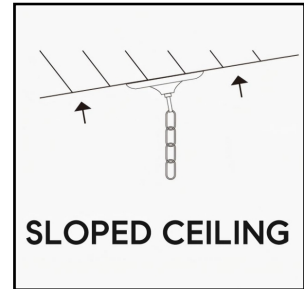

PRODUCT DIMENSIONS

EASY TO INSTALL

110V

60W 60W MAX VOLTAGE