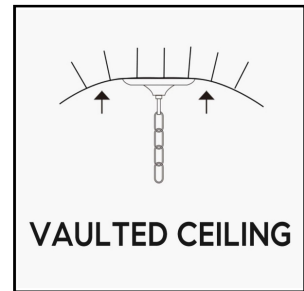

PRODUCT DIMENSIONS

EASY TO INSTALL

110V

60W 60W MAX VOLTAGE